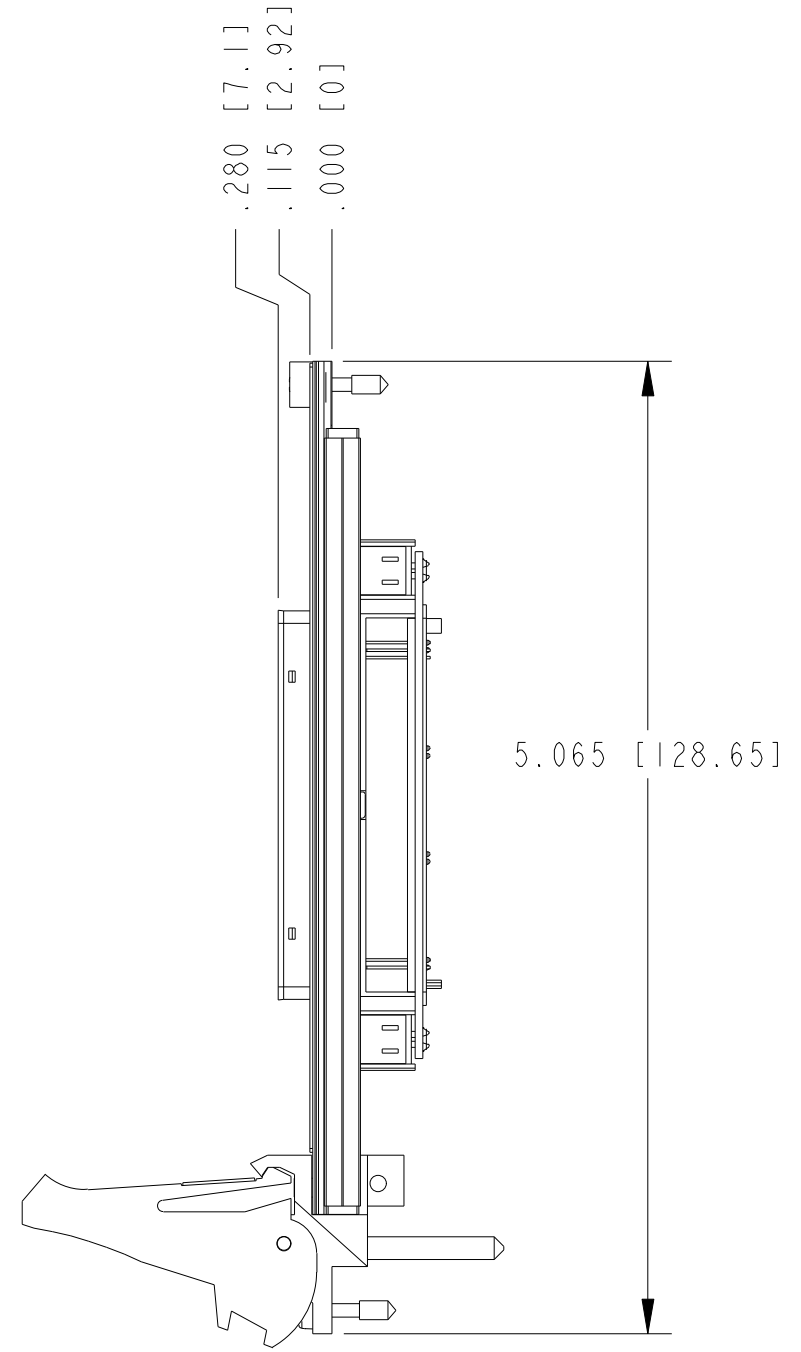

 1-800-915-6216

 www.apexwaves.com

 sales@apexwaves.com

All trademarks, brands, and brand names are the property of their respective owners.

Request a Quote

 **CLICK HERE**

PXI-2530

 SCREWS SHOWN FOR REFERENCE ONLY.
 NOTES: UNLESS OTHERWISE SPECIFIED.

CUSTOMER DRAWING

UNLESS OTHERWISE SPECIFIED DIMENSIONS ARE IN INCHES AND [MILLIMETERS].		 NATIONAL INSTRUMENTS® AUSTIN, TEXAS	
DO NOT SCALE DRAWING		TITLE	
THIRD ANGLE PROJECTION		PXI-2530	
SIZE	CODE IDENT NO.	MM/DD/YYYY	
B	7U296	9/2/09	
SCALE: 1/1		SHEET OF	