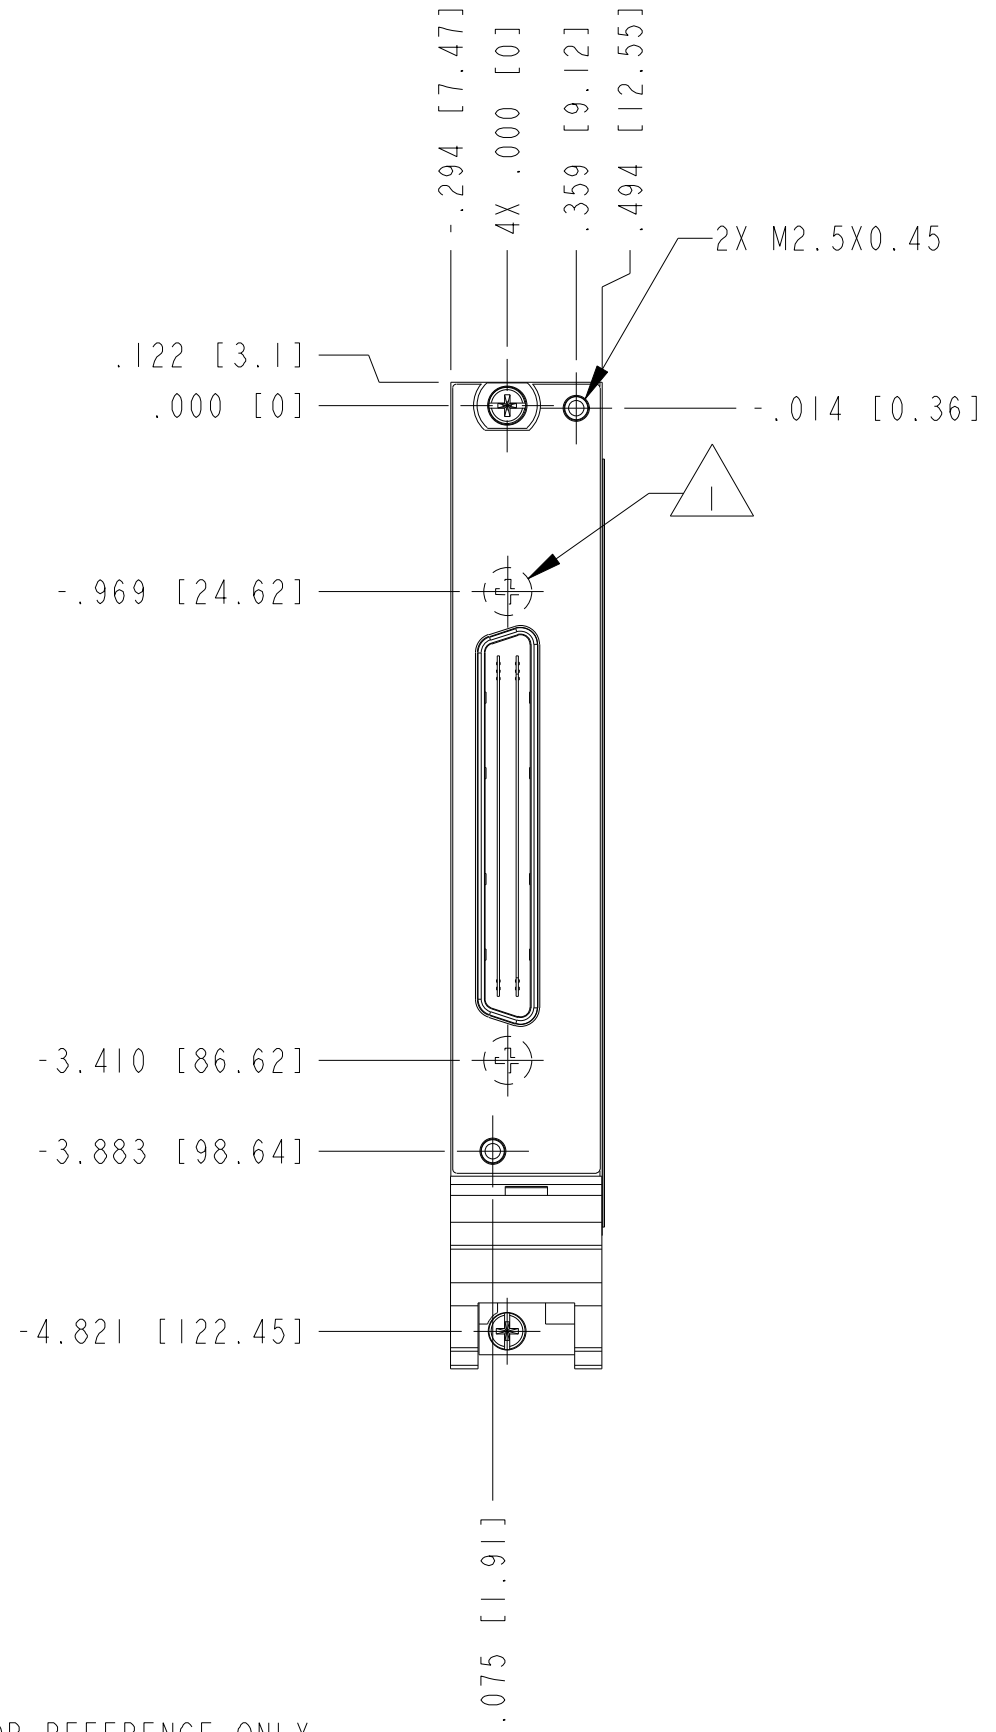

 1-800-915-6216

 www.apexwaves.com

 sales@apexwaves.com

All trademarks, brands, and brand names are the property of their respective owners.

Request a Quote

 **CLICK HERE**

PXI-2530

 SCREWS SHOWN FOR REFERENCE ONLY.
 NOTES: UNLESS OTHERWISE SPECIFIED.

CUSTOMER DRAWING

UNLESS OTHERWISE SPECIFIED DIMENSIONS ARE IN INCHES AND [MILLIMETERS].		 NATIONAL INSTRUMENTS® AUSTIN, TEXAS	
DO NOT SCALE DRAWING		TITLE	
THIRD ANGLE PROJECTION		PXI-2530	
SIZE	CODE IDENT NO.	MM/DD/YYYY	
B	7U296	9/2/09	
SCALE: 1/1		SHEET OF	