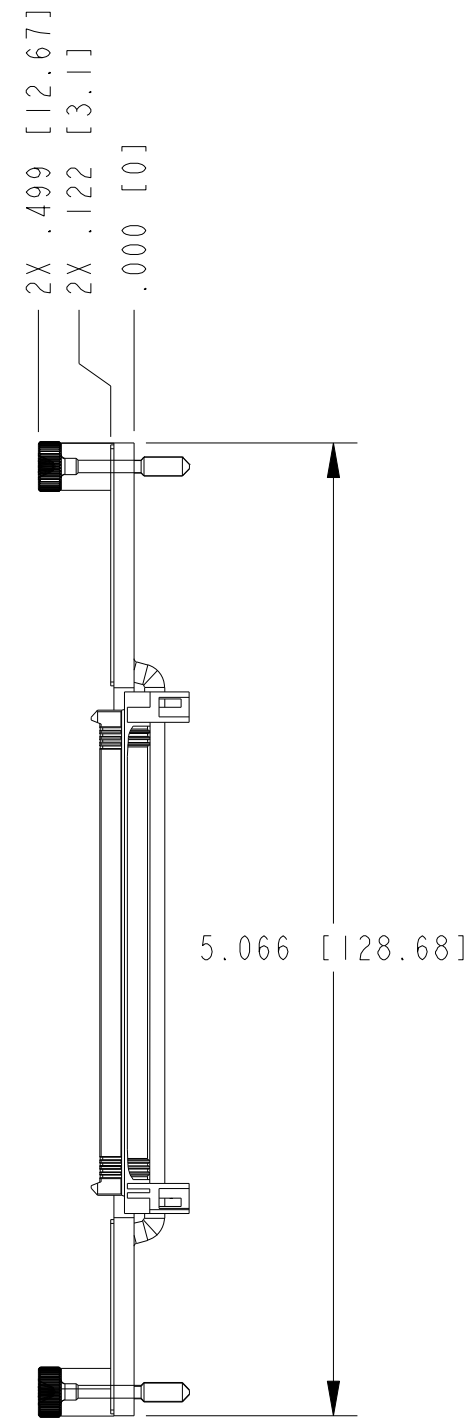

 **CLICK HERE**

**PXI-2531**

CUSTOMER DRAWING

UNLESS OTHERWISE SPECIFIED DIMENSIONS ARE IN INCHES AND [MILLIMETERS].		<b>NATIONAL INSTRUMENTS®</b> AUSTIN, TEXAS	
DO NOT SCALE DRAWING		TITLE  PXI-2531	
THIRD ANGLE PROJECTION		CODE IDENT NO. MM/DD/YYYY 7U296 05/27/2010	
		SIZE B	SCALE: 1/1
		SHEET	OF