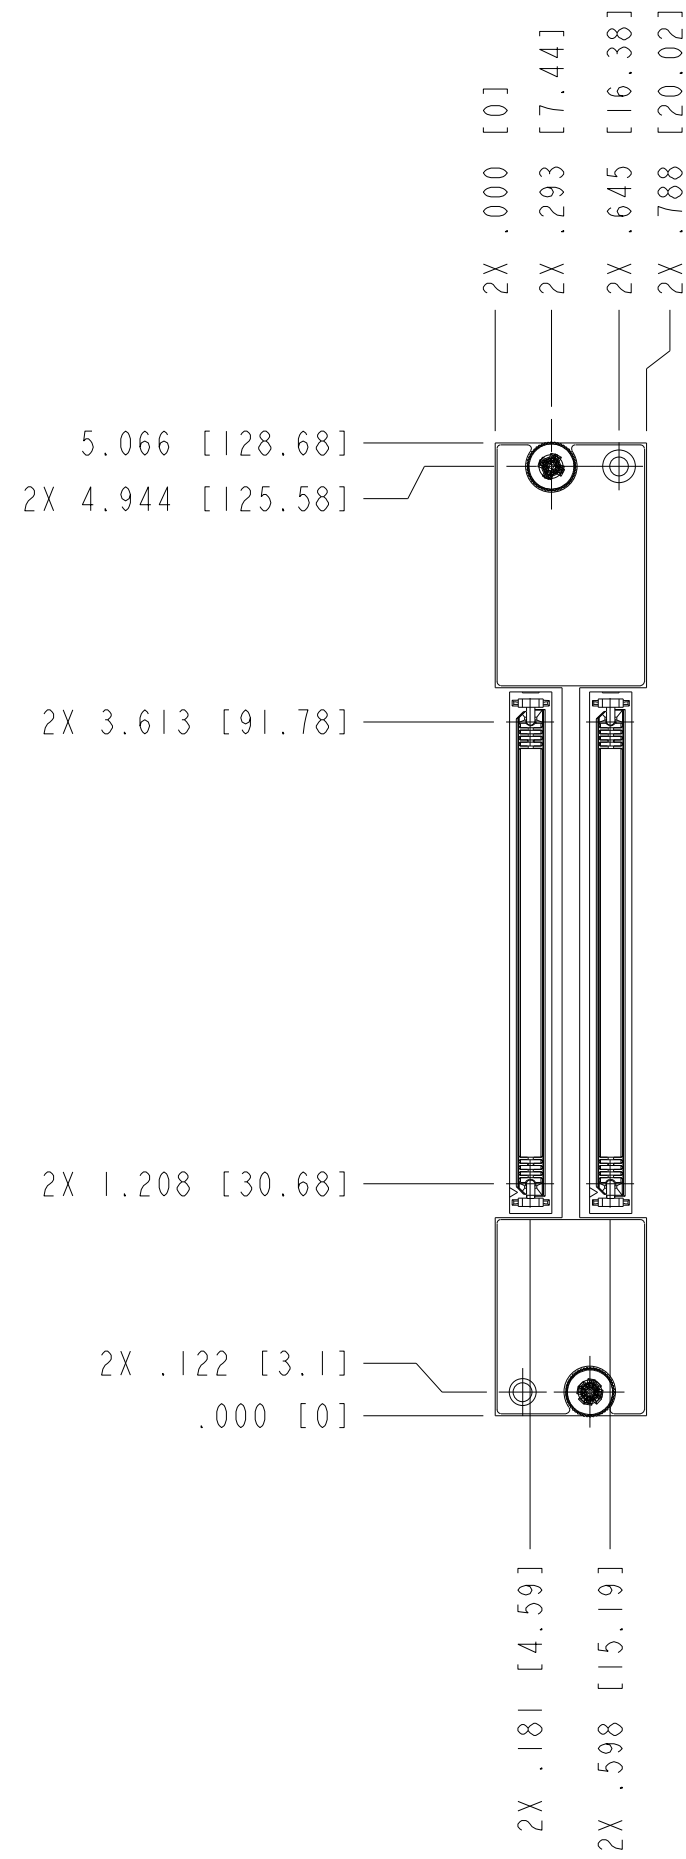

 **CLICK HERE**

**PXI-2531**

CUSTOMER DRAWING

UNLESS OTHERWISE SPECIFIED DIMENSIONS ARE IN INCHES AND [MILLIMETERS].		<b>NATIONAL INSTRUMENTS®</b> AUSTIN, TEXAS	
DO NOT SCALE DRAWING		TITLE  PXI-2531	
THIRD ANGLE PROJECTION		CODE IDENT NO. MM/DD/YYYY 7U296 05/27/2010	
		SIZE B	SCALE: 1/1
		SHEET	OF