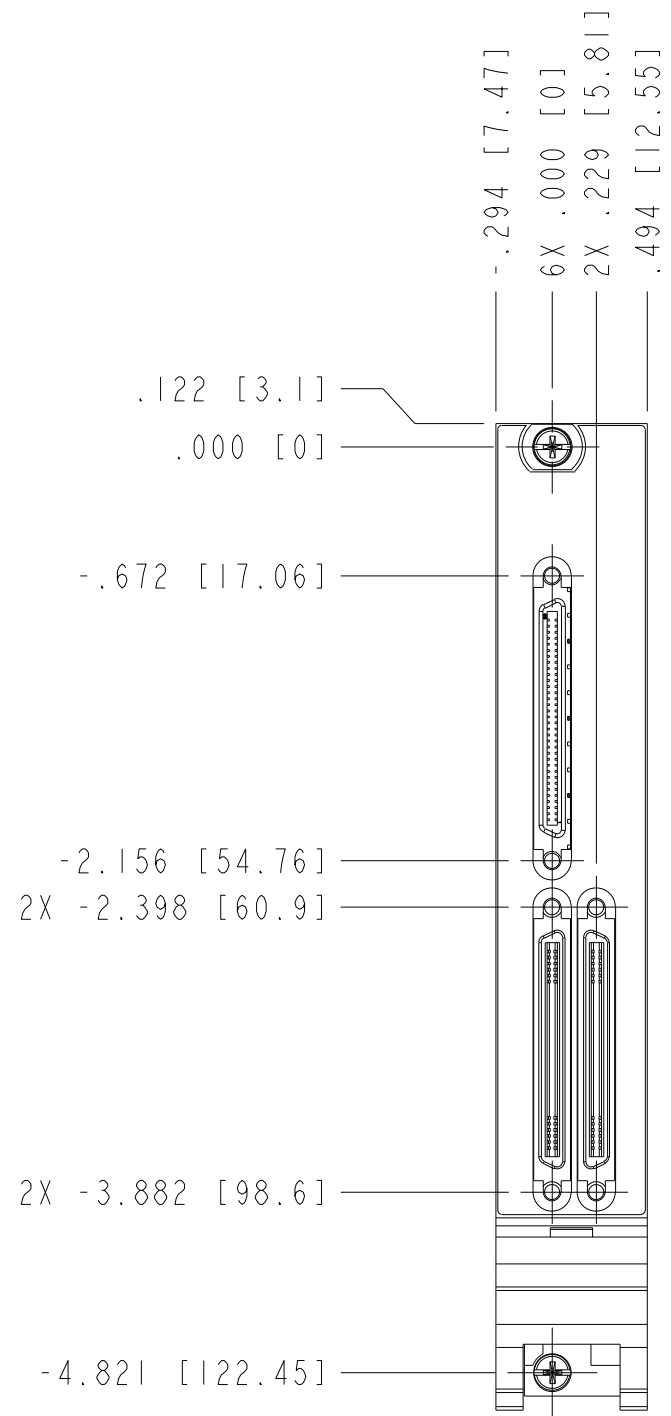

CUSTOMER DRAWING

UNLESS OTHERWISE SPECIFIED DIMENSIONS ARE IN INCHES AND [MILLIMETERS].		NATIONAL INSTRUMENTS® AUSTIN, TEXAS	
DO NOT SCALE DRAWING		TITLE	
THIRD ANGLE PROJECTION		PXI-2536	
SIZE	CODE IDENT NO.	MM/DD/YYYY	
B	7U296	10/06/09	
SCALE: 1/1		SHEET | OF |