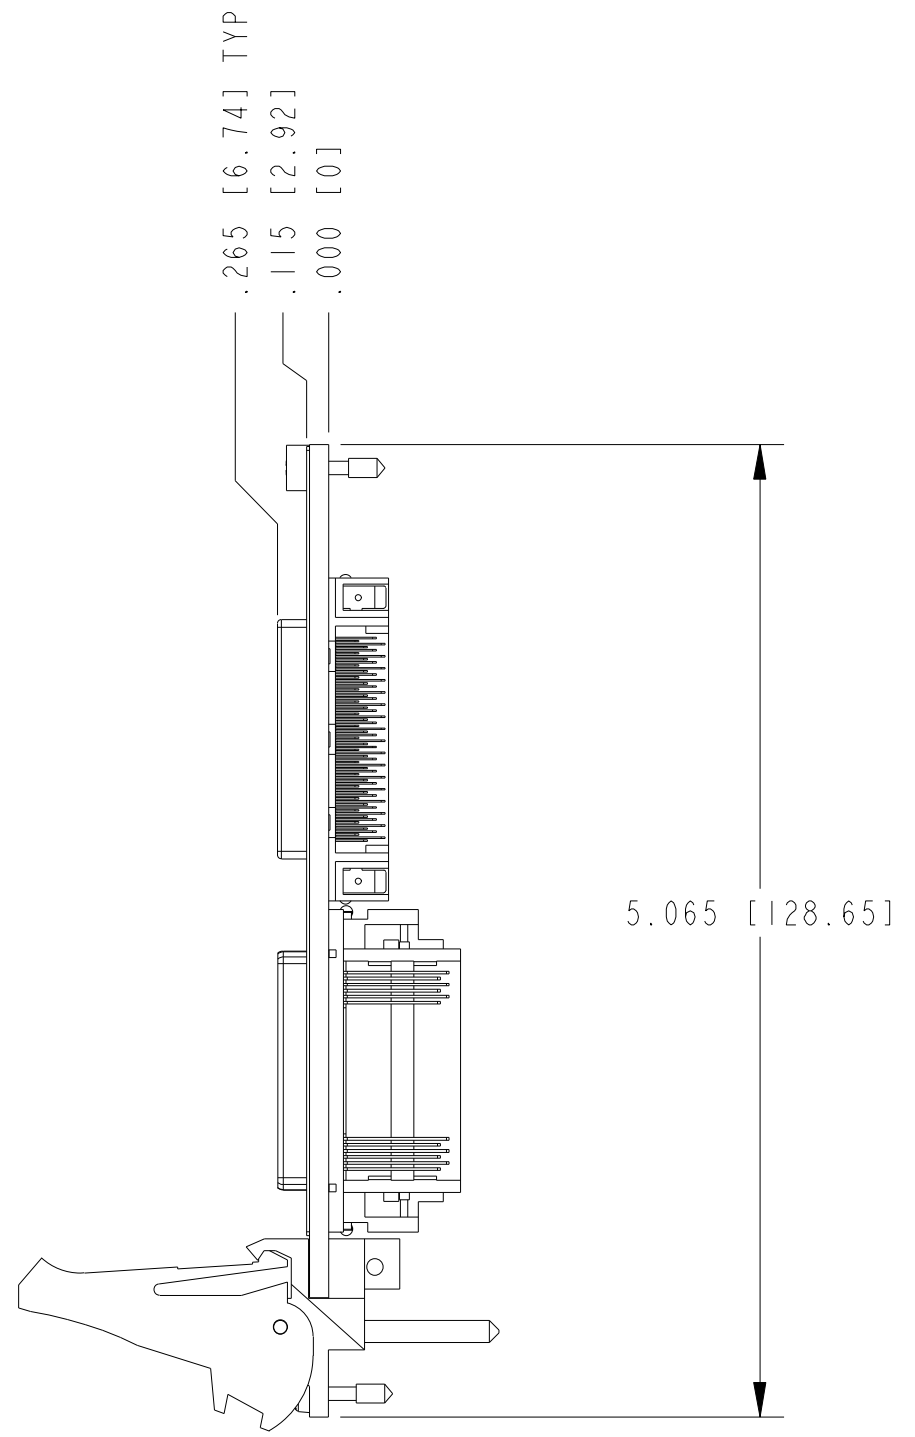

CUSTOMER DRAWING

UNLESS OTHERWISE SPECIFIED DIMENSIONS ARE IN INCHES AND [MILLIMETERS].		NATIONAL INSTRUMENTS® AUSTIN, TEXAS	
DO NOT SCALE DRAWING		TITLE	
THIRD ANGLE PROJECTION		PXI-2536	
SIZE	CODE IDENT NO.	MM/DD/YYYY	
B	7U296	10/06/09	
SCALE: 1/1		SHEET | OF |