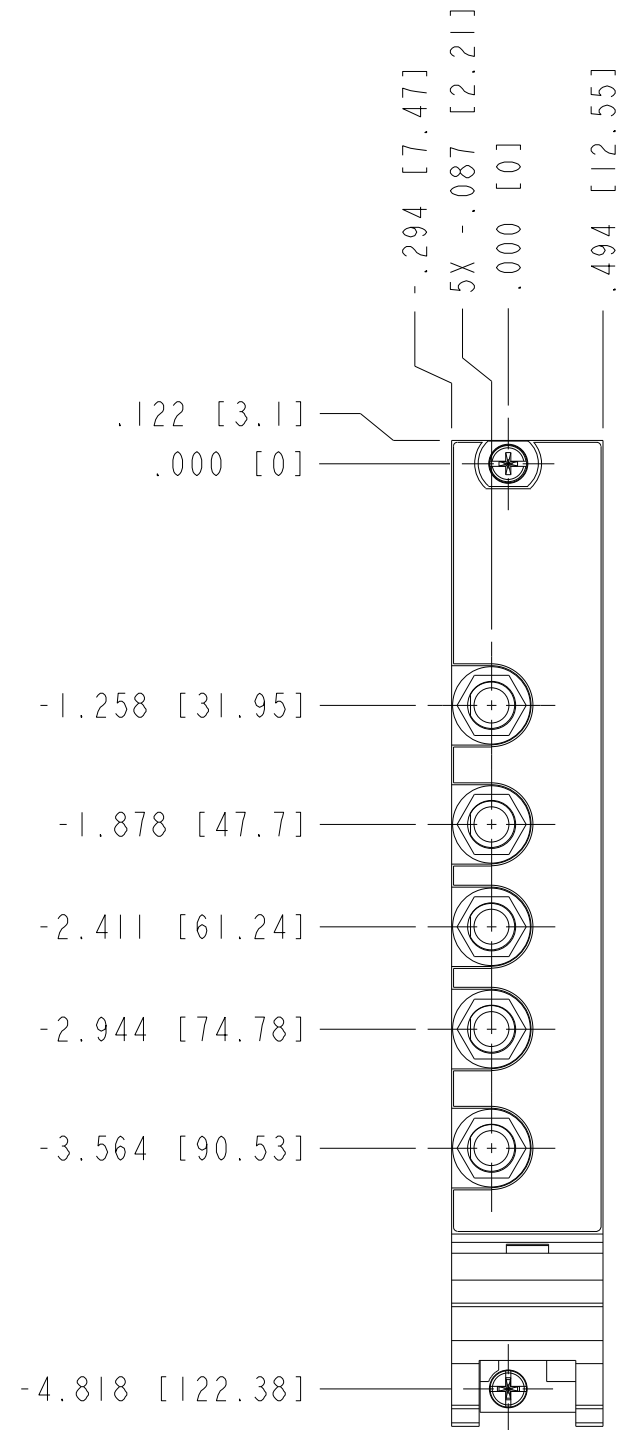

CUSTOMER DRAWING

UNLESS OTHERWISE SPECIFIED DIMENSIONS ARE IN INCHES AND [MILLIMETERS].		NATIONAL INSTRUMENTS® AUSTIN, TEXAS	
DO NOT SCALE DRAWING		TITLE PXI-2545	
THIRD ANGLE PROJECTION		SIZE CODE IDENT NO. MM/DD/YYYY B 7U296 11/10/09	
		SCALE: 1/1	SHEET | OF |