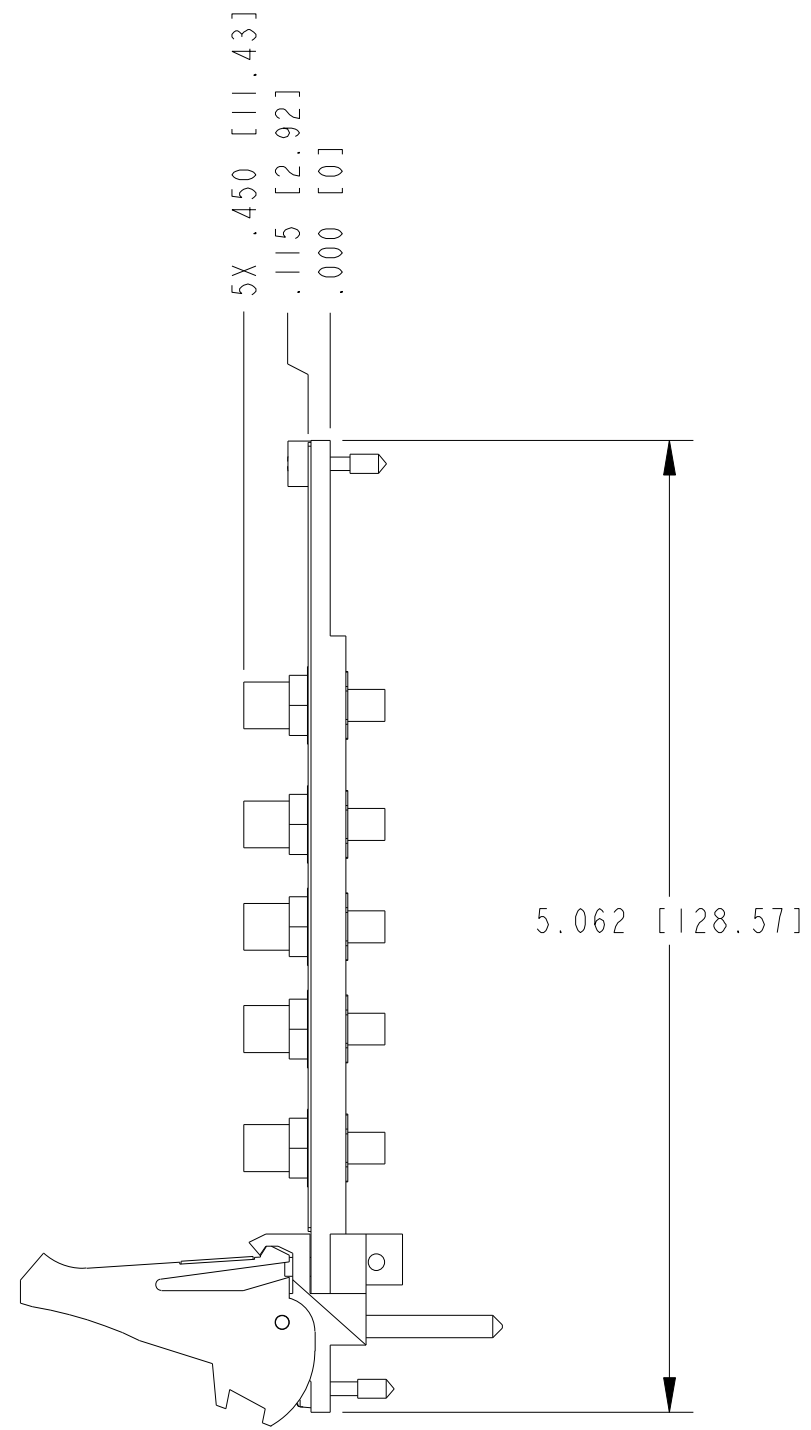

CUSTOMER DRAWING

UNLESS OTHERWISE SPECIFIED DIMENSIONS ARE IN INCHES AND [MILLIMETERS].		NATIONAL INSTRUMENTS® AUSTIN, TEXAS	
DO NOT SCALE DRAWING		TITLE PXI-2545	
THIRD ANGLE PROJECTION		SIZE CODE IDENT NO. MM/DD/YYYY B 7U296 11/10/09	
		SCALE: 1/1	SHEET | OF |