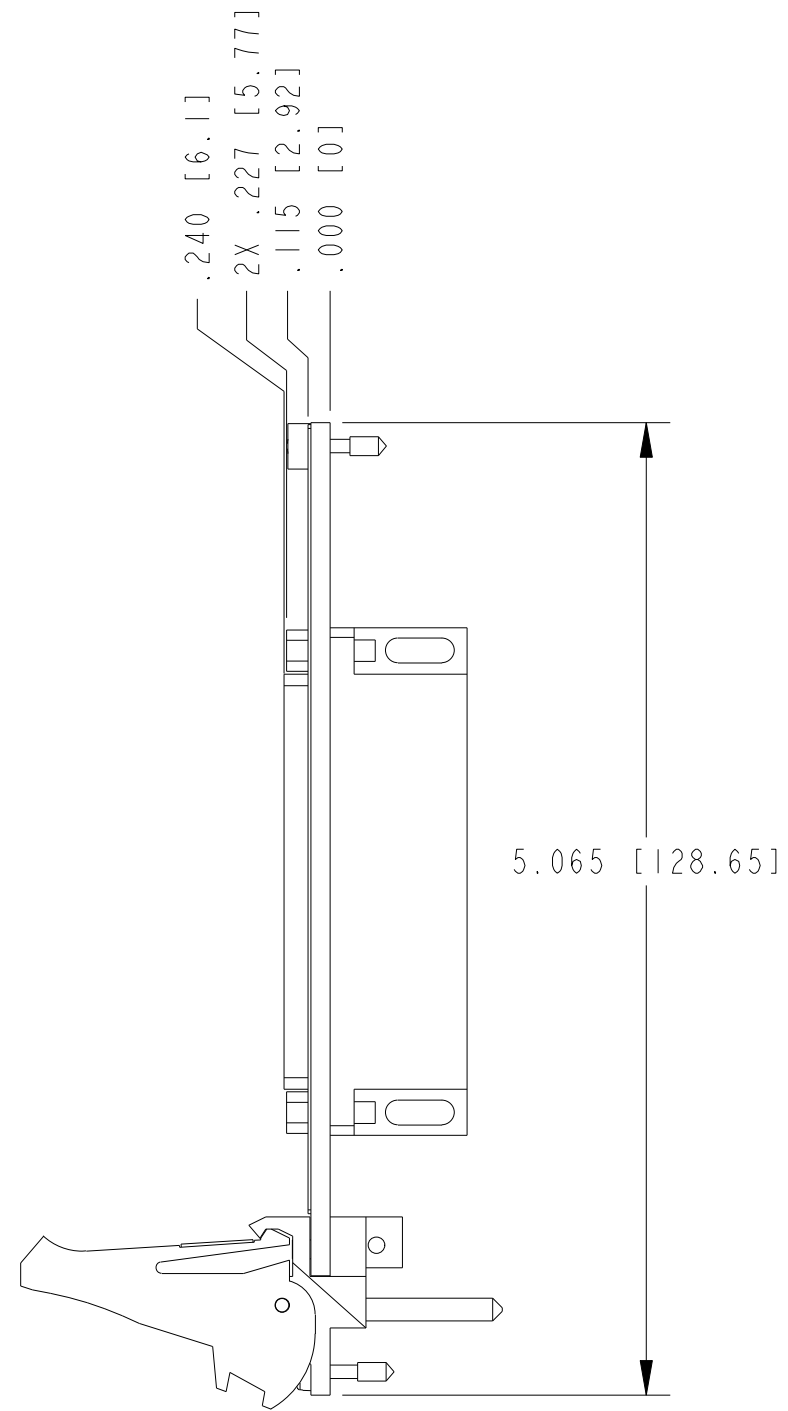

CUSTOMER DRAWING

UNLESS OTHERWISE SPECIFIED DIMENSIONS ARE IN INCHES AND [MILLIMETERS].		NATIONAL INSTRUMENTS® AUSTIN, TEXAS	
DO NOT SCALE DRAWING		TITLE	
THIRD ANGLE PROJECTION		PXI-2567	
SIZE	CODE IDENT NO.	MM/DD/YYYY	
B	7U296	9/8/09	
SCALE: 1/1		SHEET	OF