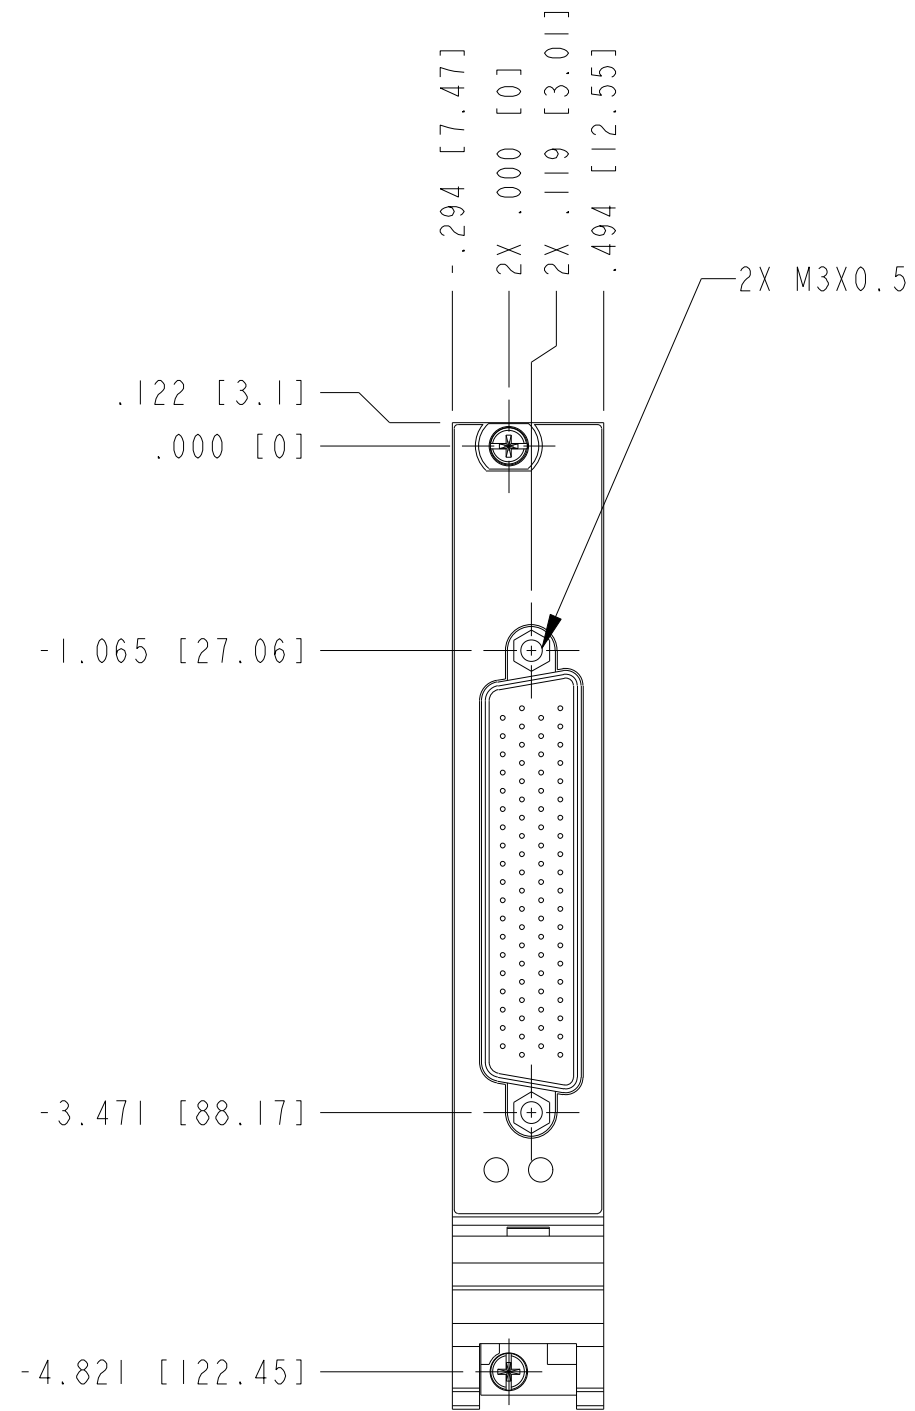

CUSTOMER DRAWING

UNLESS OTHERWISE SPECIFIED DIMENSIONS ARE IN INCHES AND [MILLIMETERS].		NATIONAL INSTRUMENTS® AUSTIN, TEXAS	
DO NOT SCALE DRAWING		TITLE	
THIRD ANGLE PROJECTION		PXI-2567	
SIZE	CODE IDENT NO.	MM/DD/YYYY	
B	7U296	9/8/09	
SCALE: 1/1		SHEET	OF