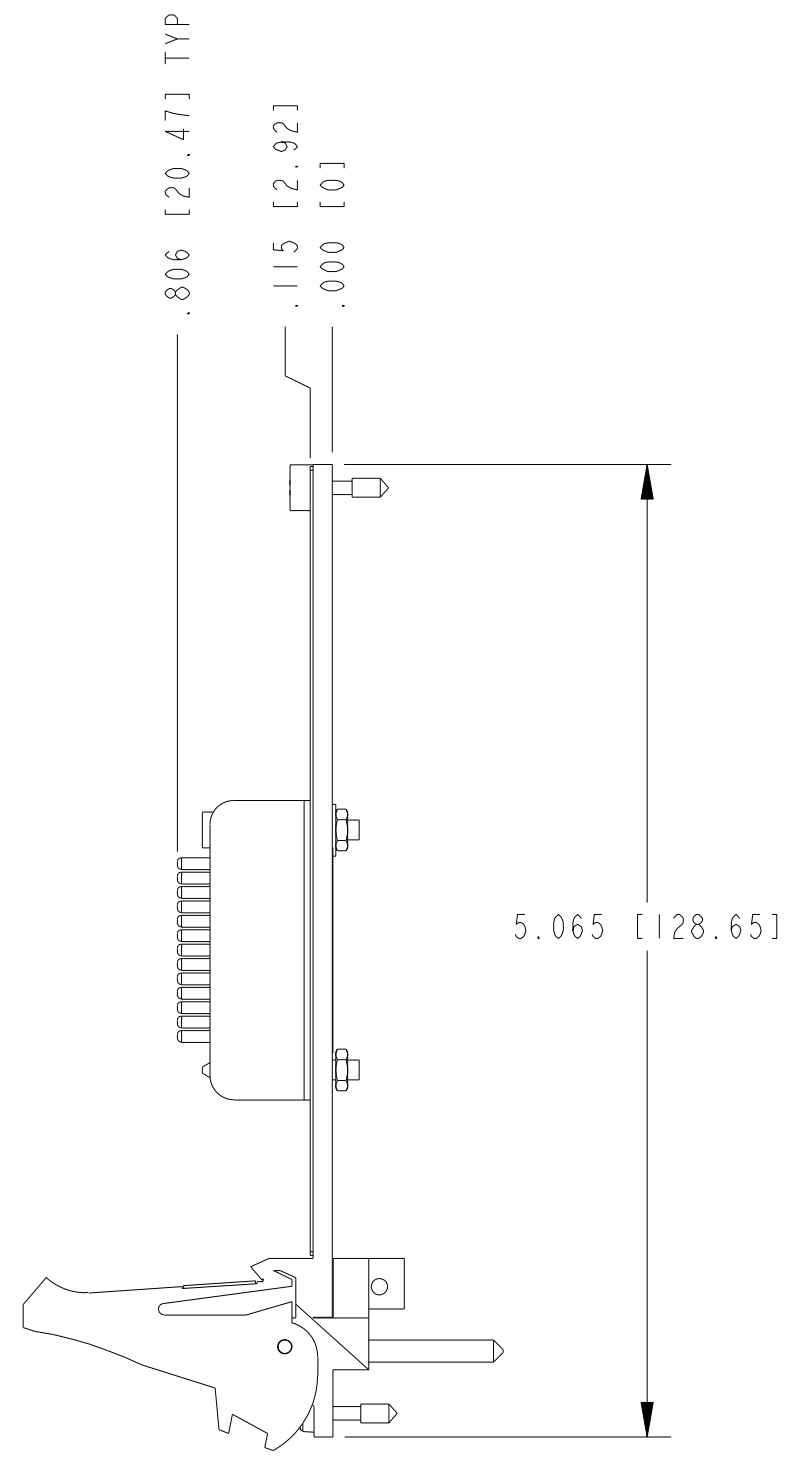

 **CLICK HERE**

**PXI-2585**

CUSTOMER DRAWING

UNLESS OTHERWISE SPECIFIED DIMENSIONS ARE IN INCHES AND [MILLIMETERS].		 NATIONAL INSTRUMENTS® AUSTIN, TEXAS	
DO NOT SCALE DRAWING		TITLE	
THIRD ANGLE PROJECTION		PXI-2585	
SIZE	CODE IDENT NO.	MM/DD/YYYY	
B	7U296	11/9/09	
SCALE: 1/1		SHEET   OF	