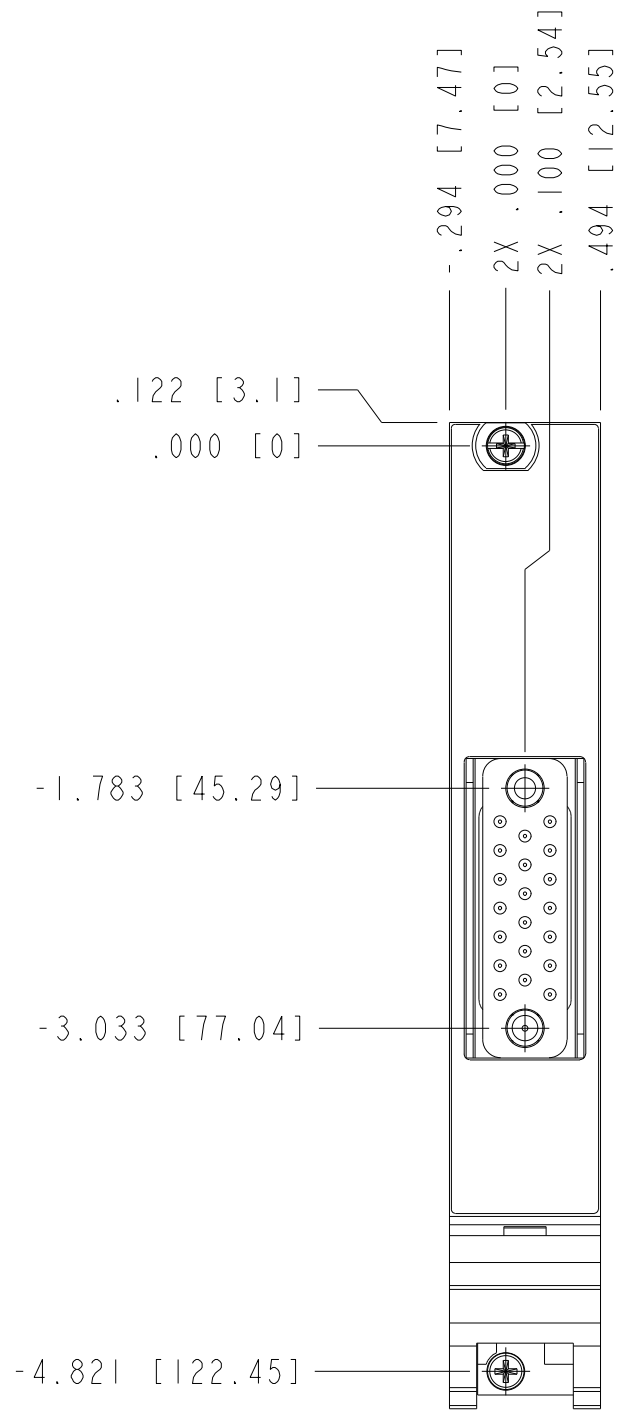

 **CLICK HERE**

**PXI-2585**

CUSTOMER DRAWING

UNLESS OTHERWISE SPECIFIED DIMENSIONS ARE IN INCHES AND [MILLIMETERS].		 NATIONAL INSTRUMENTS® AUSTIN, TEXAS	
DO NOT SCALE DRAWING		TITLE	
THIRD ANGLE PROJECTION		PXI-2585	
SIZE	CODE IDENT NO.	MM/DD/YYYY	
B	7U296	11/9/09	
SCALE: 1/1		SHEET   OF	