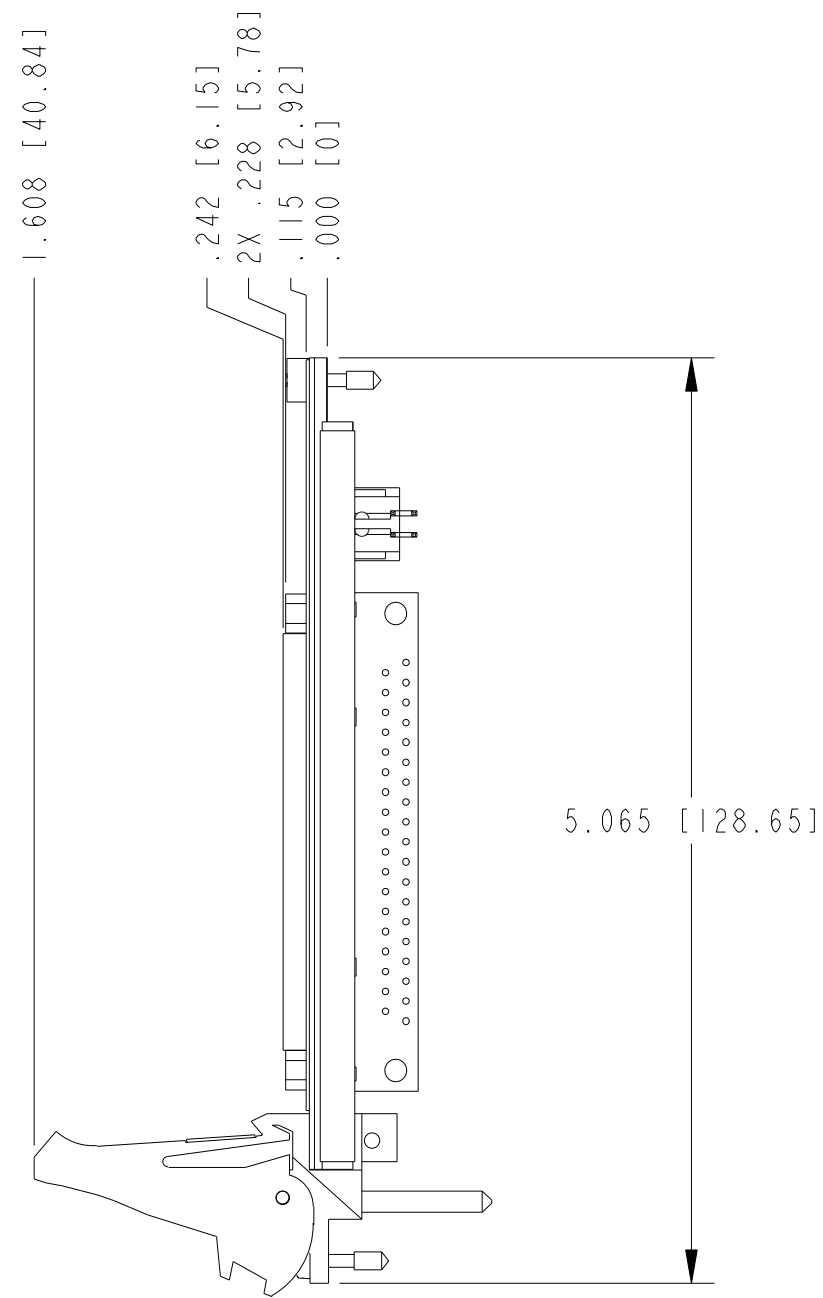

CUSTOMER DRAWING

UNLESS OTHERWISE SPECIFIED DIMENSIONS ARE IN INCHES AND [MILLIMETERS].		NATIONAL INSTRUMENTS®		AUSTIN, TEXAS
DO NOT SCALE DRAWING		TITLE PXI-272X		
THIRD ANGLE PROJECTION		SIZE CODE IDENT NO. MM/DD/YYYY B 7U296 8/13/12		
		SCALE: 1/1	SHEET	OF