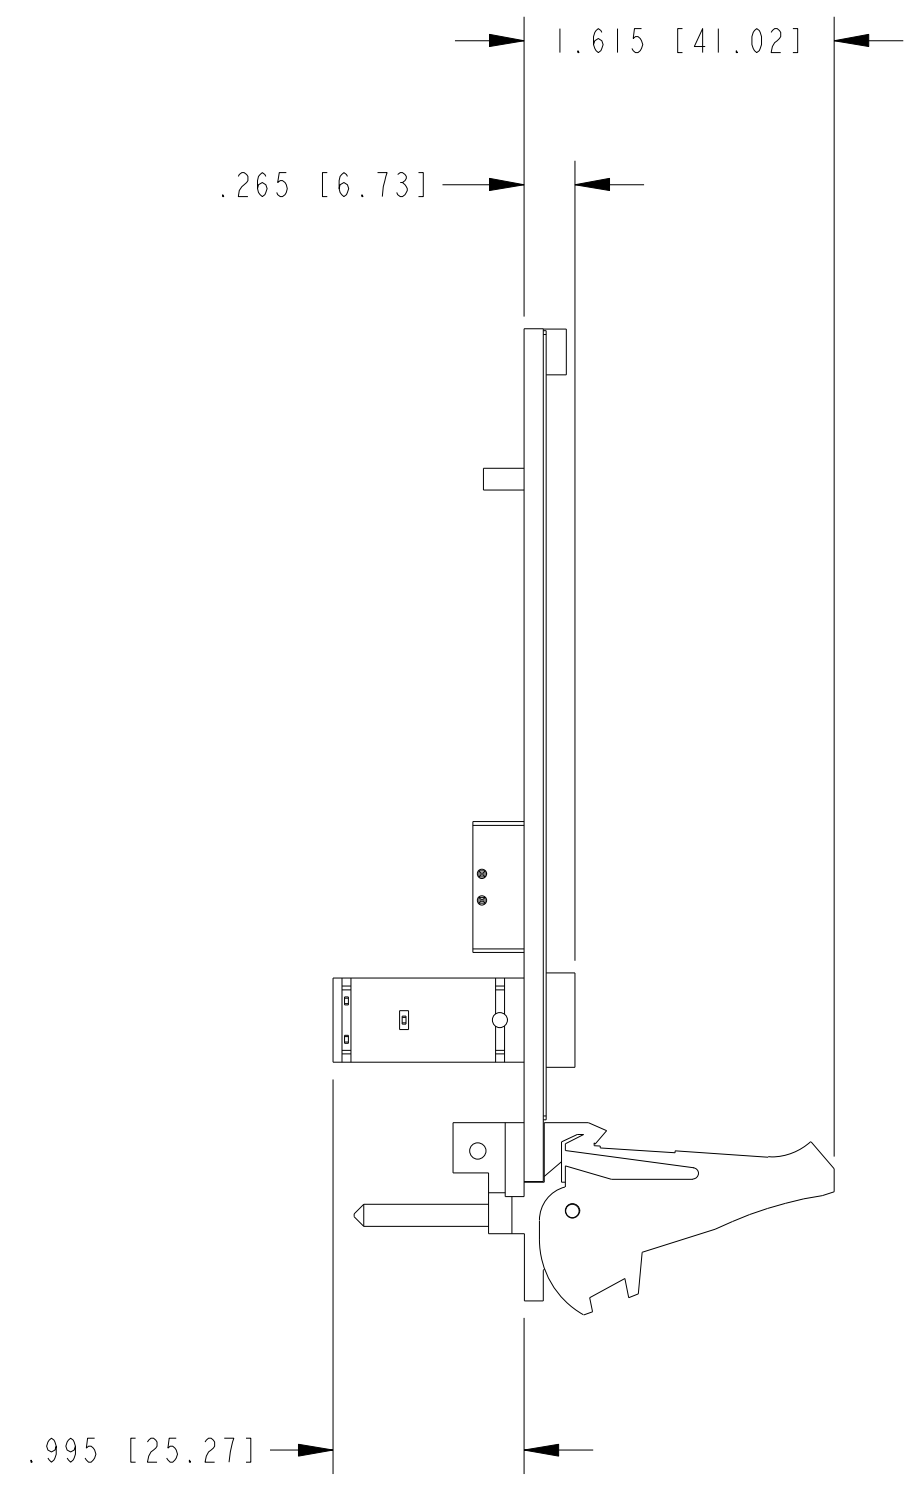

3

2

1

COPYRIGHT ©2008
NATIONAL INSTRUMENTS CORPORATION AND ITS LICENSORS. ALL RIGHTS RESERVED.

CUSTOMER DRAWING

UNLESS OTHERWISE SPECIFIED
DIMENSIONS ARE IN INCHES AND
[MILLIMETERS].

DO NOT SCALE DRAWING

THIRD ANGLE PROJECTION

NATIONAL INSTRUMENTS® AUSTIN, TEXAS

TITLE
NI PXI-4110 TRIPLE-OUTPUT
PROGRAMMABLE DC POWER SUPPLY

SIZE	CODE	IDENT NO.	MM/DD/YYYY
C	7U	296	05/30/08
SCALE:	1/1	SHEET	1 OF 1

4

3

2

1