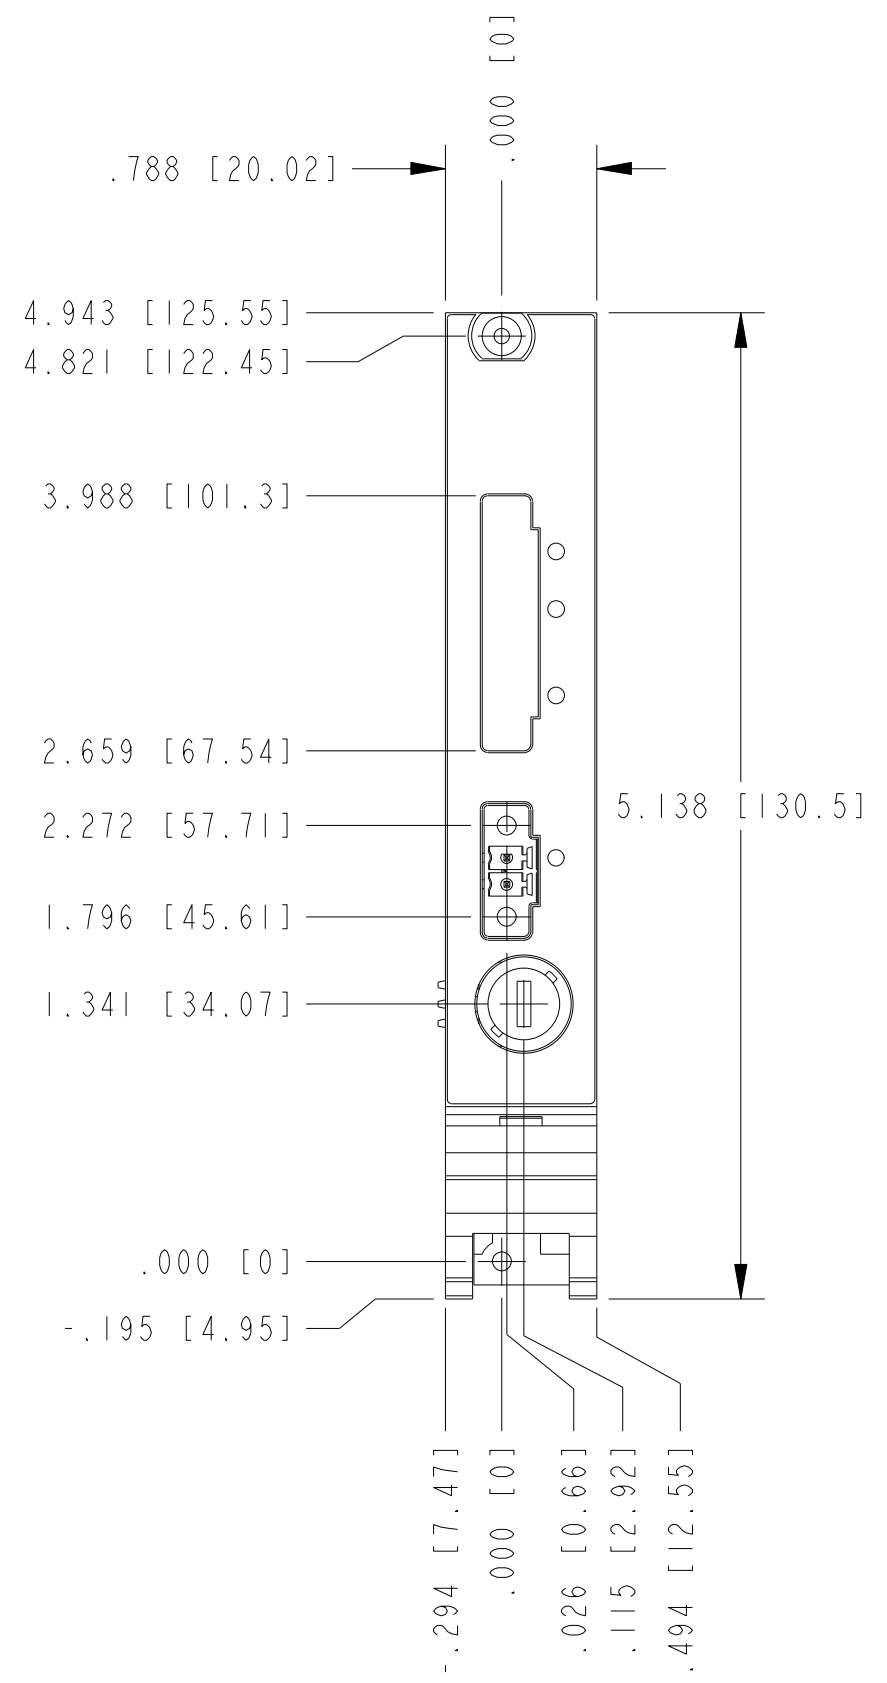

3

2

1

COPYRIGHT ©2008
NATIONAL INSTRUMENTS CORPORATION AND ITS LICENSORS. ALL RIGHTS RESERVED.

CUSTOMER DRAWING

UNLESS OTHERWISE SPECIFIED
DIMENSIONS ARE IN INCHES AND
[MILLIMETERS].

DO NOT SCALE DRAWING

THIRD ANGLE PROJECTION

NATIONAL INSTRUMENTS® AUSTIN, TEXAS

TITLE
NI PXI-4110 TRIPLE-OUTPUT
PROGRAMMABLE DC POWER SUPPLY

SIZE	CODE	IDENT NO.	MM/DD/YYYY
C	7U	296	05/30/08
SCALE:	1/1	SHEET	1 OF 1

4

3

2

1