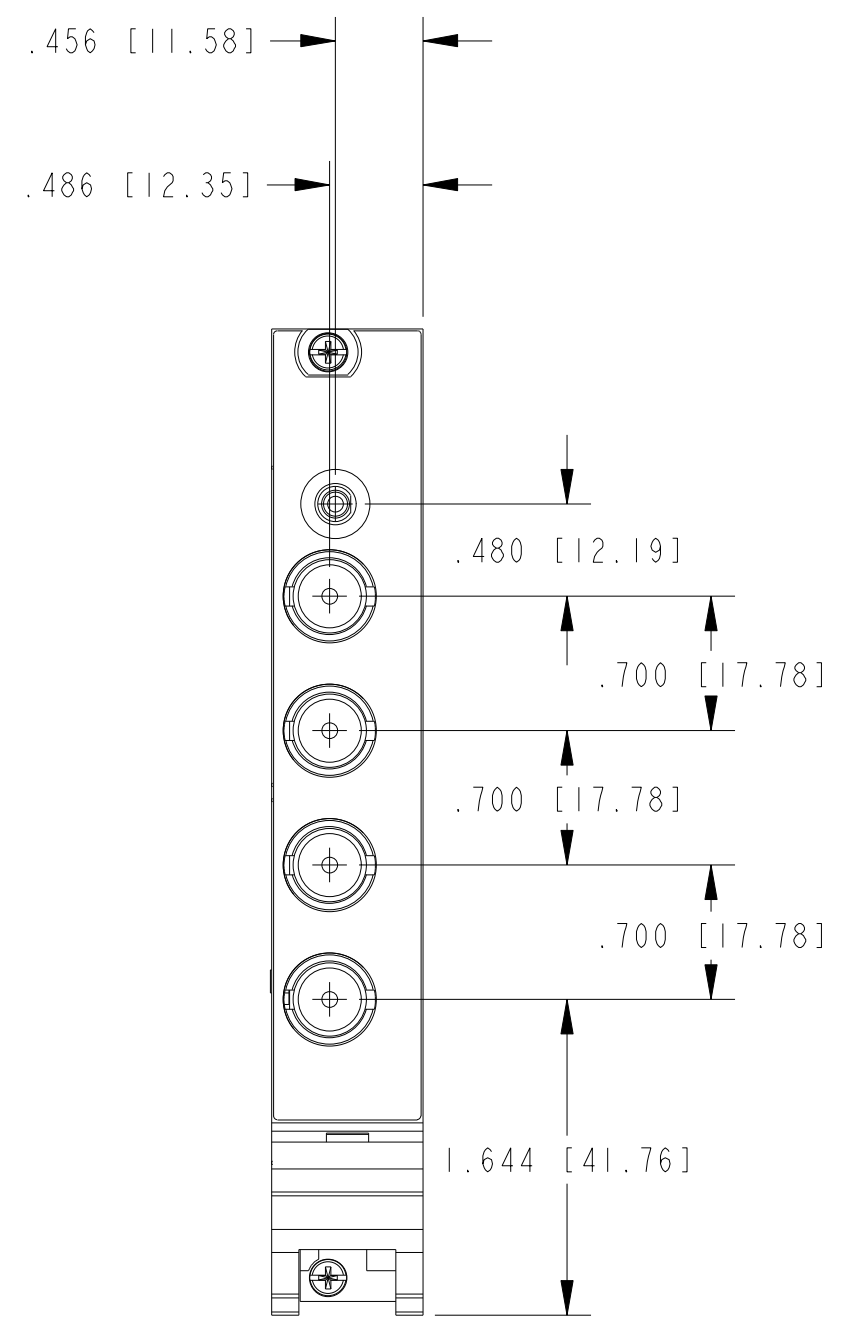

3

2

1

COPYRIGHT ©2008
NATIONAL INSTRUMENTS CORPORATION AND ITS LICENSORS. ALL RIGHTS RESERVED.

CUSTOMER DRAWING

UNLESS OTHERWISE SPECIFIED
DIMENSIONS ARE IN INCHES AND
[MILLIMETERS].
DO NOT SCALE DRAWING
THIRD ANGLE PROJECTION

TITLE
NI PXI-4461 & 2, 24 BIT 204.8 kS/s,
2-INPUT/2 OUTPUT & 4-INPUT

SIZE CODE IDENT NO. MM/DD/YYYY
C 7U296 08/25/08

SCALE: 1/1 SHEET 1 OF 1

4

3

2

1