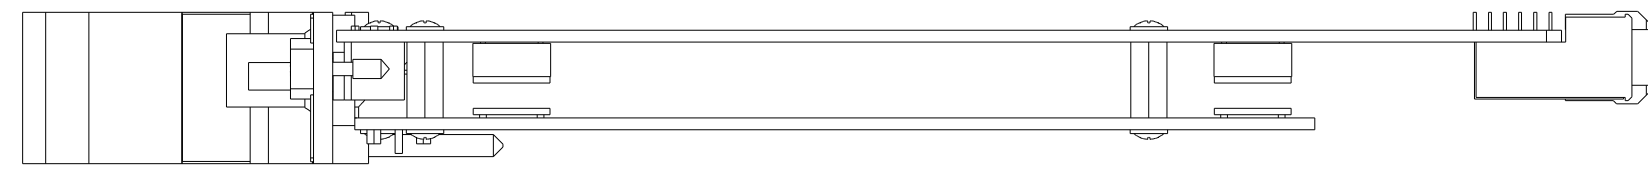

4

3

2

1

COPYRIGHT ©2008
NATIONAL INSTRUMENTS CORPORATION AND ITS LICENSORS. ALL RIGHTS RESERVED.