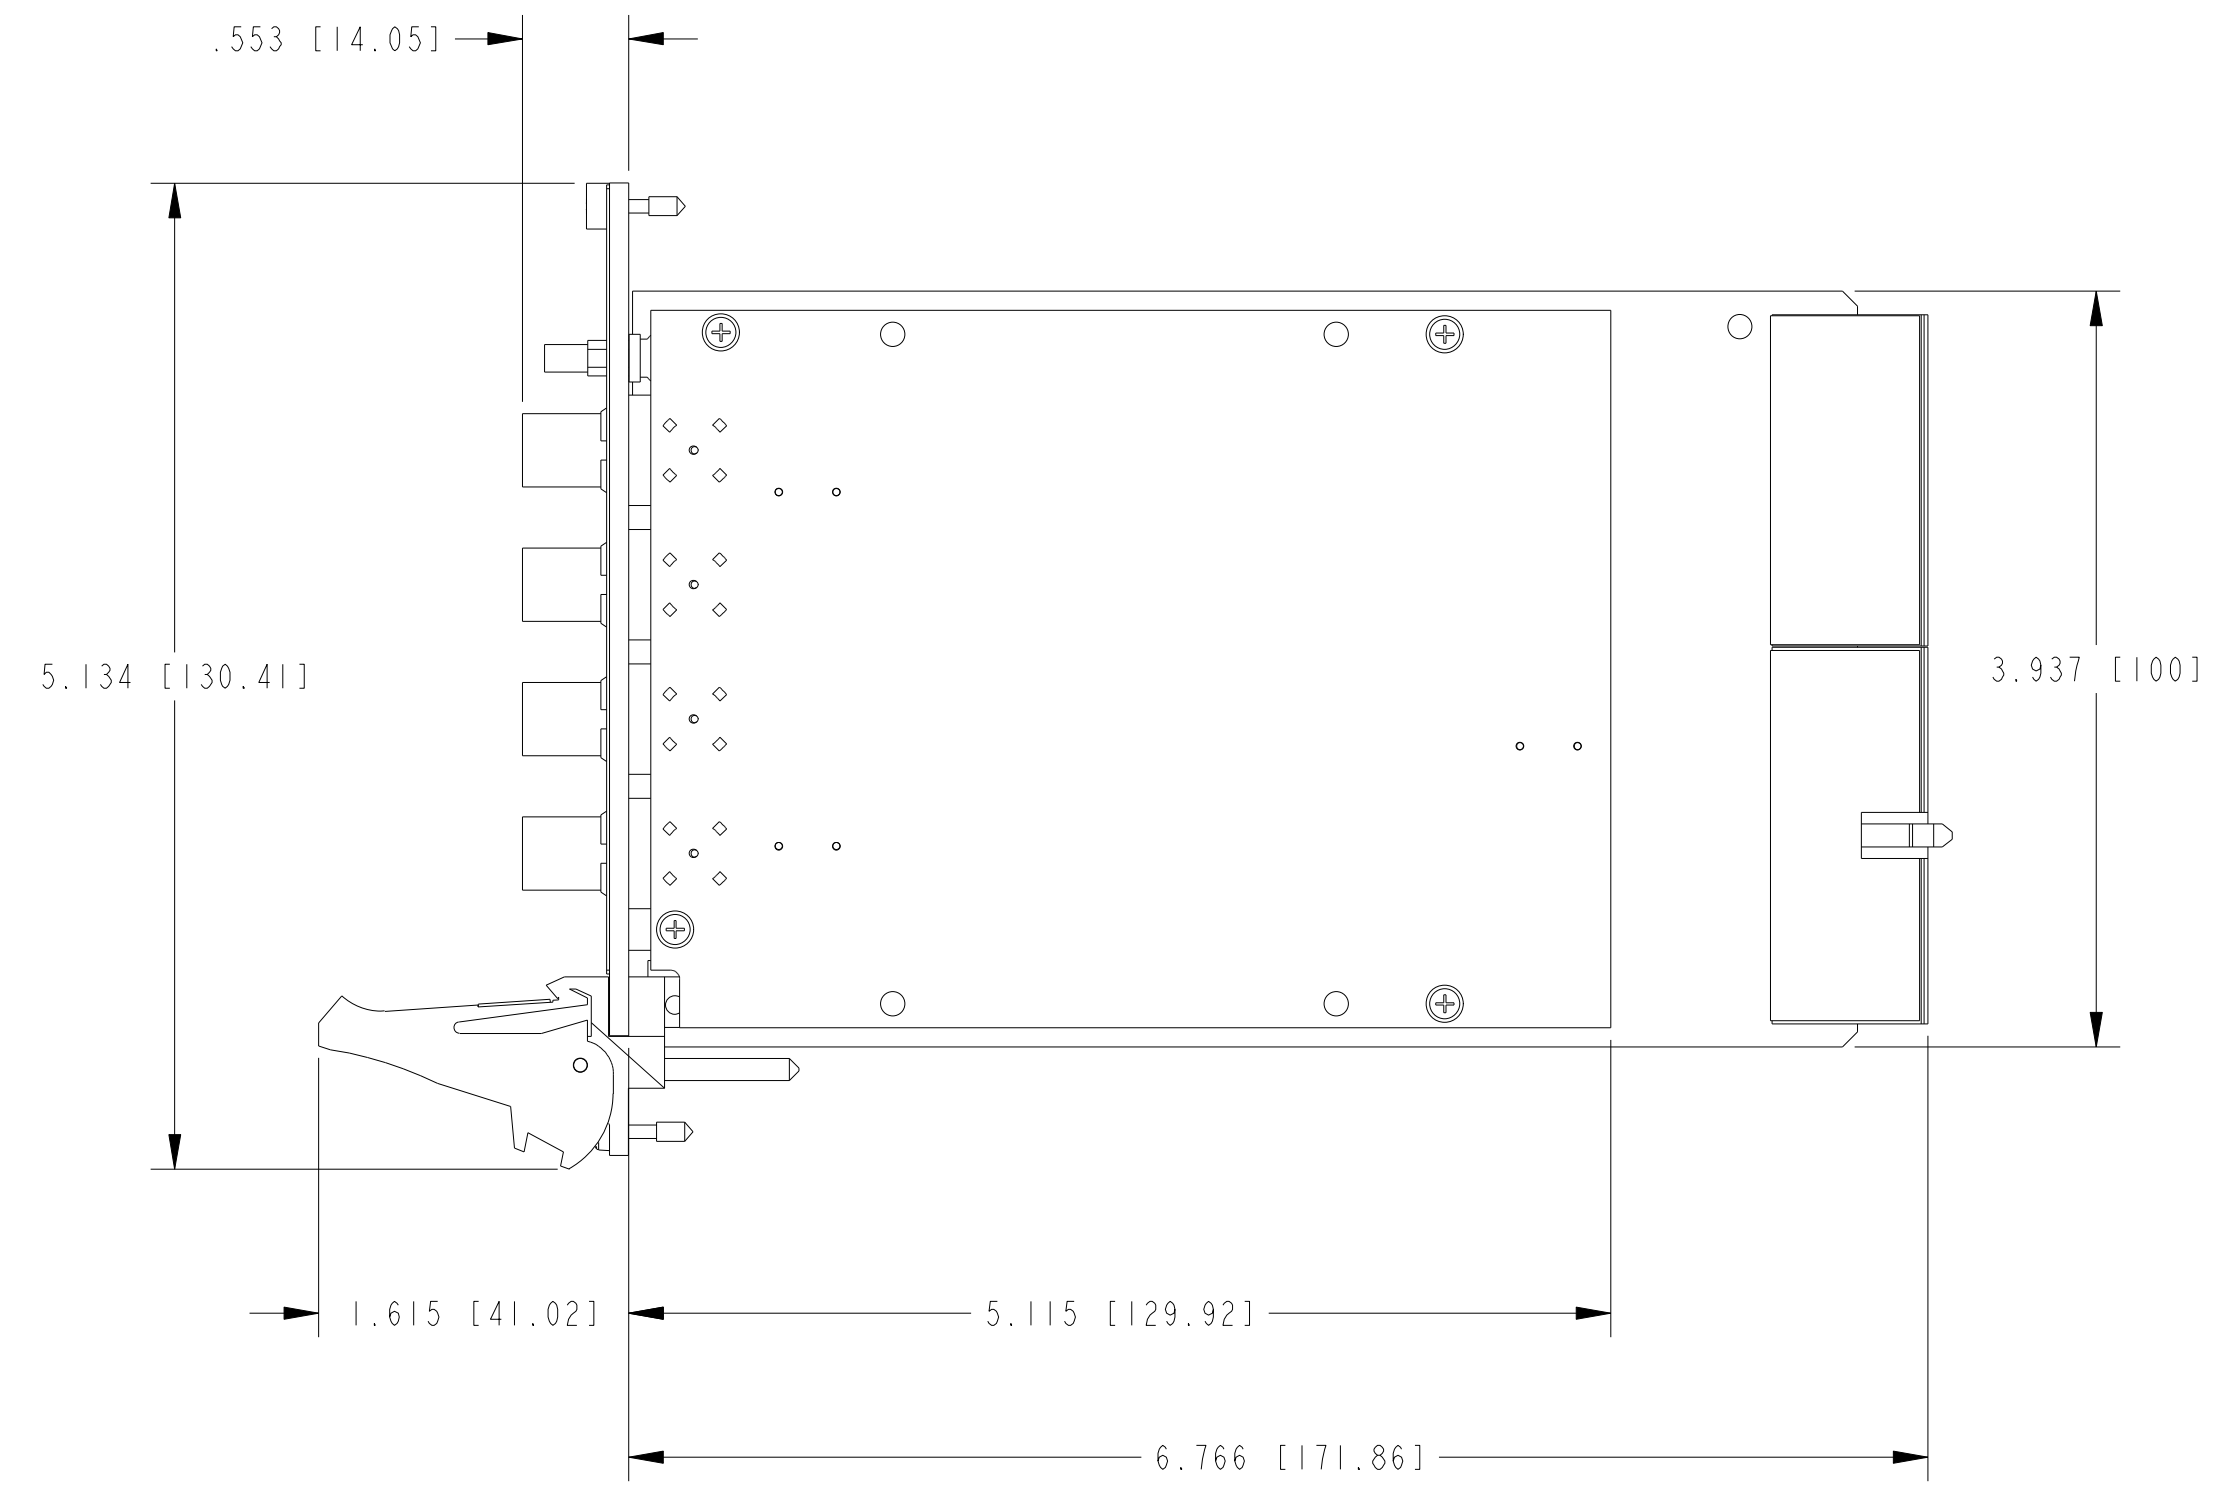

4

3

2

1

COPYRIGHT ©2008
NATIONAL INSTRUMENTS CORPORATION AND ITS LICENSORS. ALL RIGHTS RESERVED.

CUSTOMER DRAWING

UNLESS OTHERWISE SPECIFIED
DIMENSIONS ARE IN INCHES AND
[MILLIMETERS].
DO NOT SCALE DRAWING
THIRD ANGLE PROJECTION

TITLE
NI PXI-4461 & 2, 24 BIT 204.8 kS/s,
2-INPUT/2 OUTPUT & 4-INPUT

SIZE CODE IDENT NO. MM/DD/YYYY
C 7U296 08/25/08

SCALE: 1/1 SHEET 1 OF 1

4

3

2

1