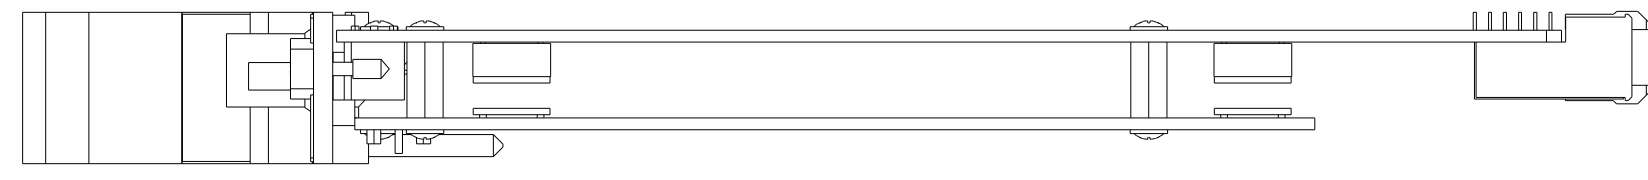

4

3

2

1

COPYRIGHT ©2008
NATIONAL INSTRUMENTS CORPORATION AND ITS LICENSORS. ALL RIGHTS RESERVED.

CUSTOMER DRAWING

UNLESS OTHERWISE SPECIFIED
DIMENSIONS ARE IN INCHES AND
[MILLIMETERS].

DO NOT SCALE DRAWING

THIRD ANGLE PROJECTION

		AUSTIN, TEXAS	
TITLE			
NI PXI-4461 & 2, 24 BIT 204.8 kS/s, 2-INPUT/2 OUTPUT & 4-INPUT			
SIZE	CODE	IDENT NO.	MM/DD/YYYY
C	7U	296	08/25/08
SCALE:	1/1	SHEET	1 OF 1

4

3

2

1