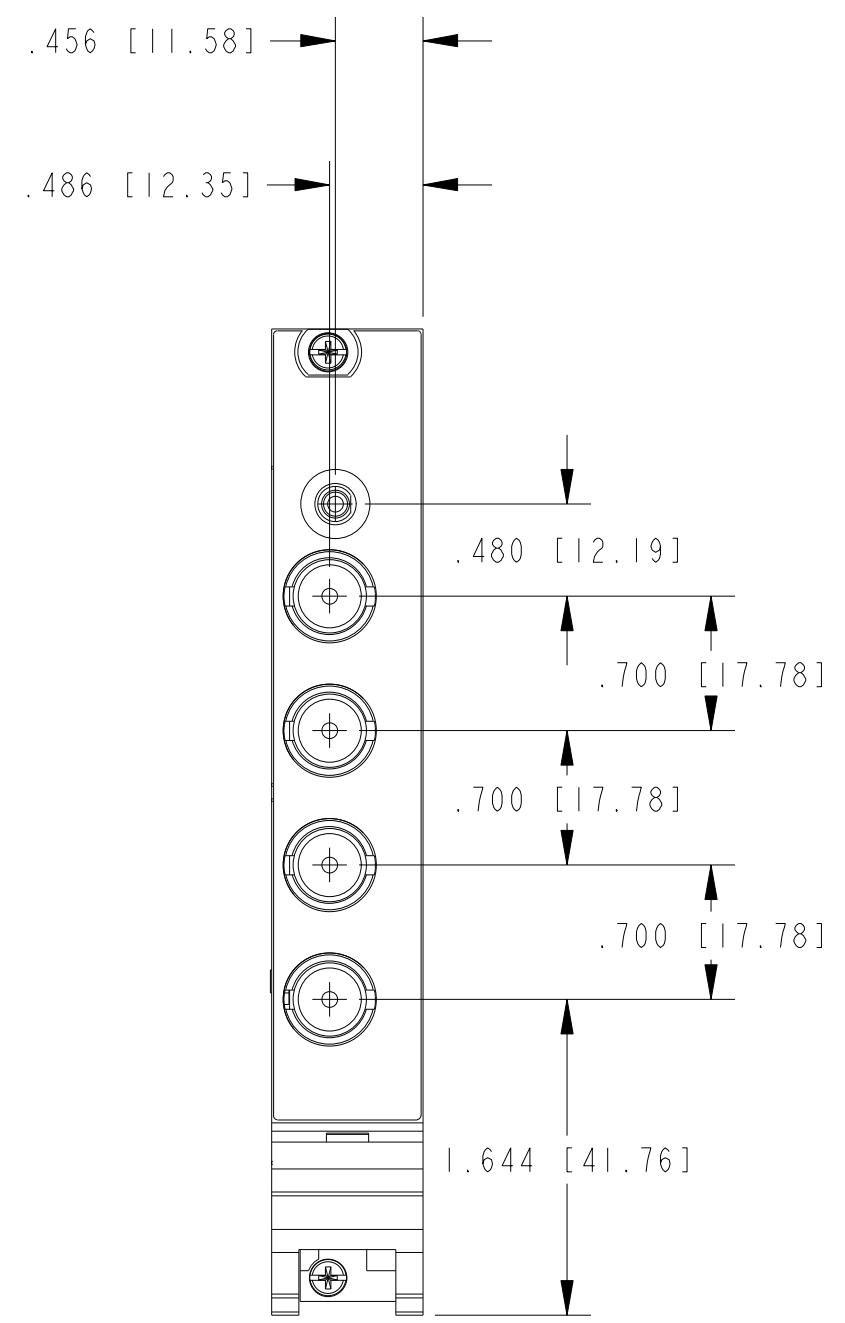

4

3

2

1

COPYRIGHT ©2008
NATIONAL INSTRUMENTS CORPORATION AND ITS LICENSORS. ALL RIGHTS RESERVED.

CUSTOMER DRAWING

UNLESS OTHERWISE SPECIFIED
DIMENSIONS ARE IN INCHES AND
[MILLIMETERS].

DO NOT SCALE DRAWING

THIRD ANGLE PROJECTION

		AUSTIN, TEXAS	
TITLE			
NI PXI-4461 & 2, 24 BIT 204.8 kS/s, 2-INPUT/2 OUTPUT & 4-INPUT			
SIZE	CODE	IDENT NO.	MM/DD/YYYY
C	7U	296	08/25/08
SCALE:	1/1	SHEET	1 OF 1

4

3

2

1