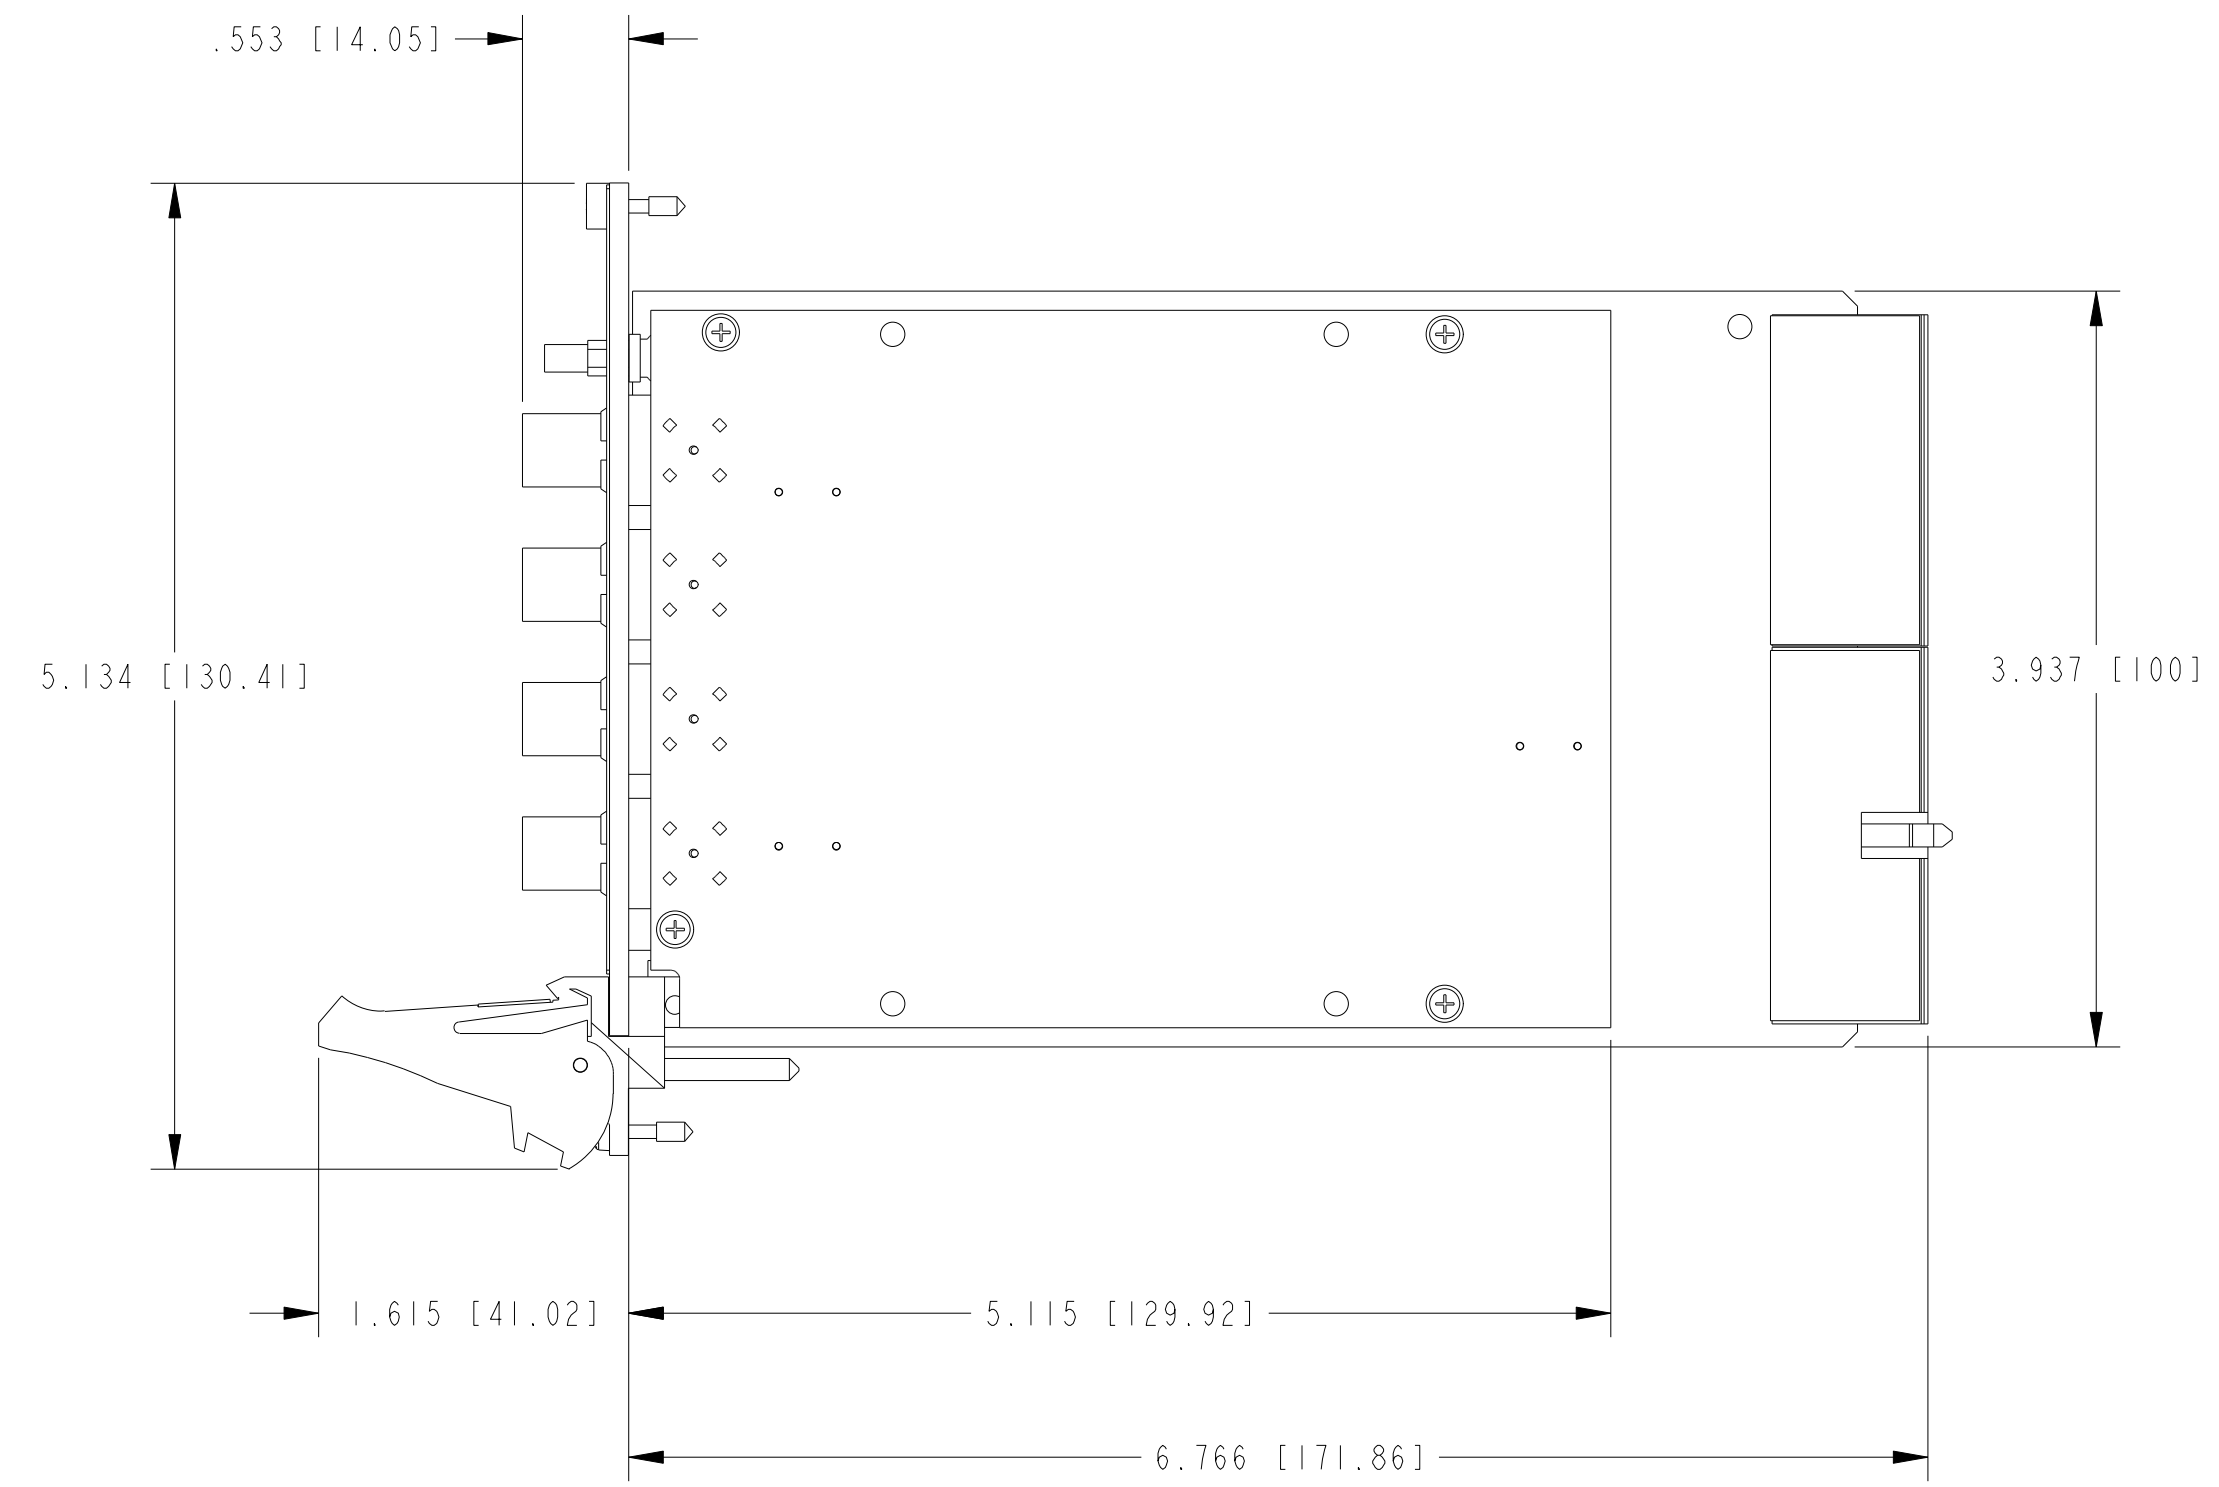

4

3

2

1

COPYRIGHT ©2008
NATIONAL INSTRUMENTS CORPORATION AND ITS LICENSORS. ALL RIGHTS RESERVED.

CUSTOMER DRAWING

UNLESS OTHERWISE SPECIFIED
DIMENSIONS ARE IN INCHES AND
[MILLIMETERS].

DO NOT SCALE DRAWING

THIRD ANGLE PROJECTION

		AUSTIN, TEXAS	
TITLE			
NI PXI-4461 & 2, 24 BIT 204.8 kS/s, 2-INPUT/2 OUTPUT & 4-INPUT			
SIZE	CODE	IDENT NO.	MM/DD/YYYY
C	7U	296	08/25/08
SCALE:	1/1	SHEET	1 OF 1

4

3

2

1