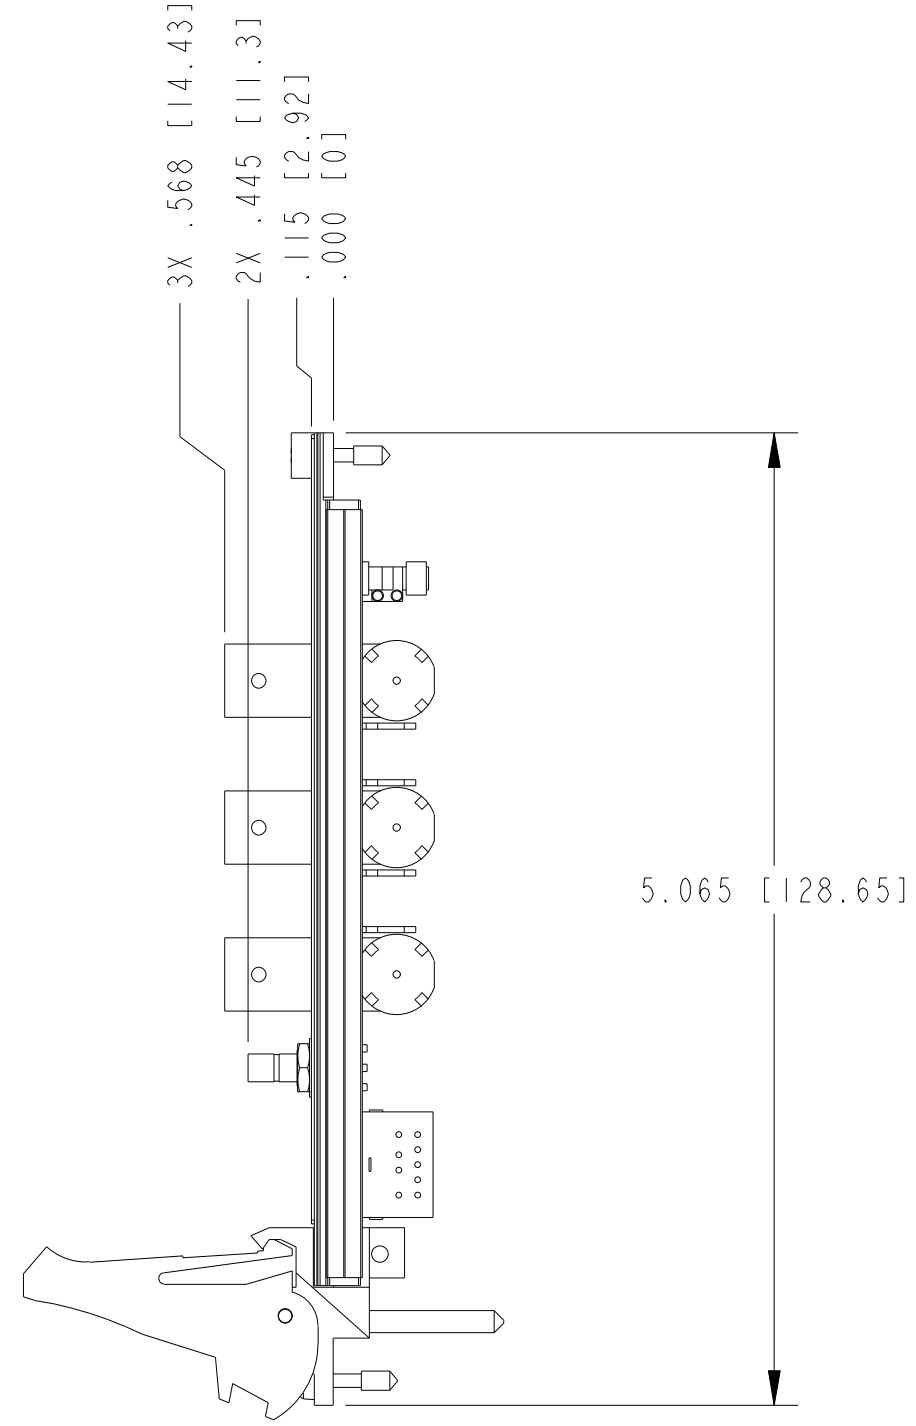

CUSTOMER DRAWING

UNLESS OTHERWISE SPECIFIED DIMENSIONS ARE IN INCHES AND [MILLIMETERS].		NATIONAL INSTRUMENTS® AUSTIN, TEXAS	
DO NOT SCALE DRAWING		TITLE	
THIRD ANGLE PROJECTION		PXI-5124	
SIZE	CODE IDENT NO.	MM/DD/YYYY	
B	7U296	11/13/09	
SCALE: 1/1		SHEET | OF |