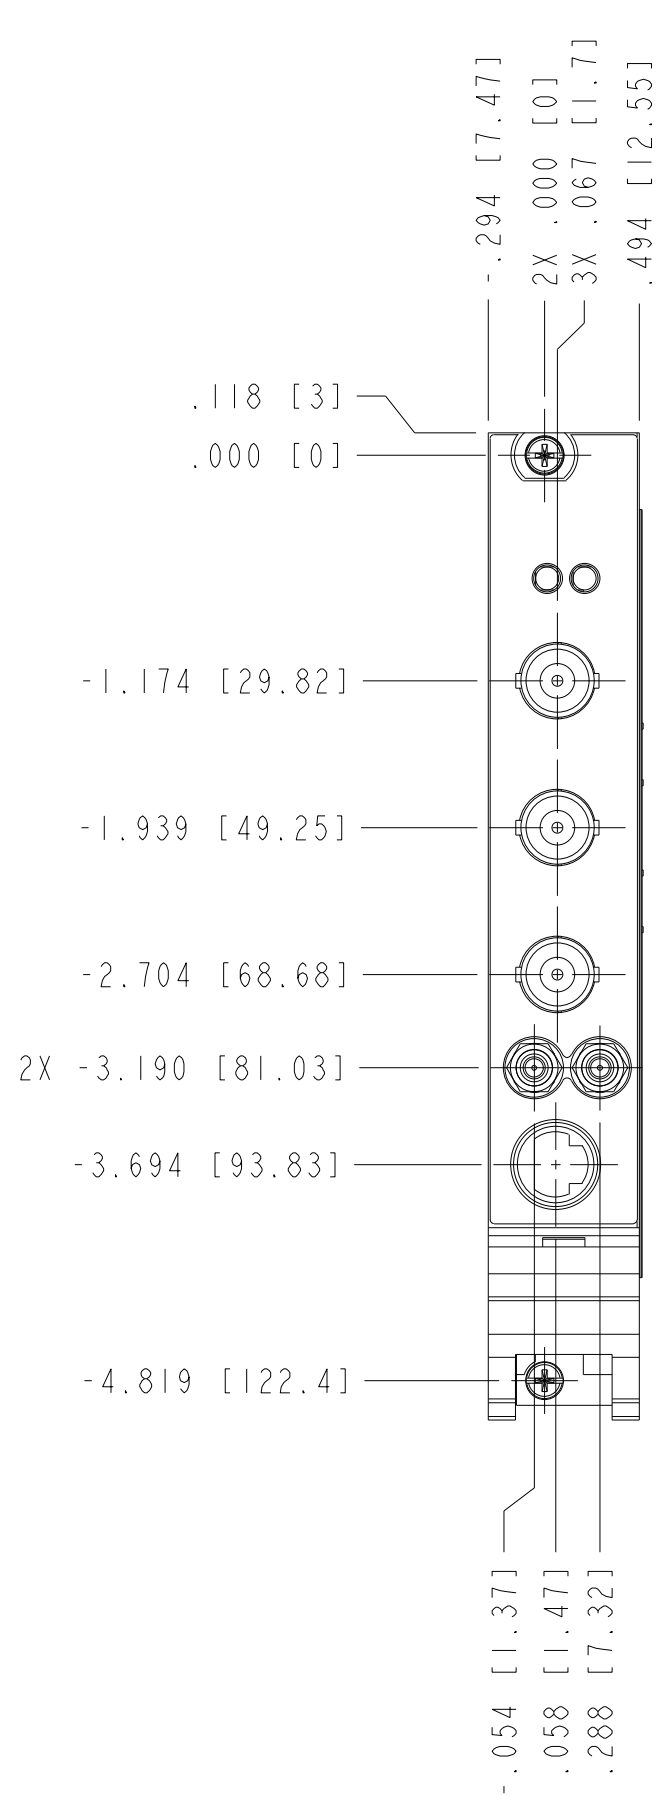

CUSTOMER DRAWING

UNLESS OTHERWISE SPECIFIED DIMENSIONS ARE IN INCHES AND [MILLIMETERS].		NATIONAL INSTRUMENTS® AUSTIN, TEXAS	
DO NOT SCALE DRAWING		TITLE	
THIRD ANGLE PROJECTION		PXI-5124	
SIZE	CODE IDENT NO.	MM/DD/YYYY	
B	7U296	11/13/09	
SCALE: 1/1		SHEET | OF |