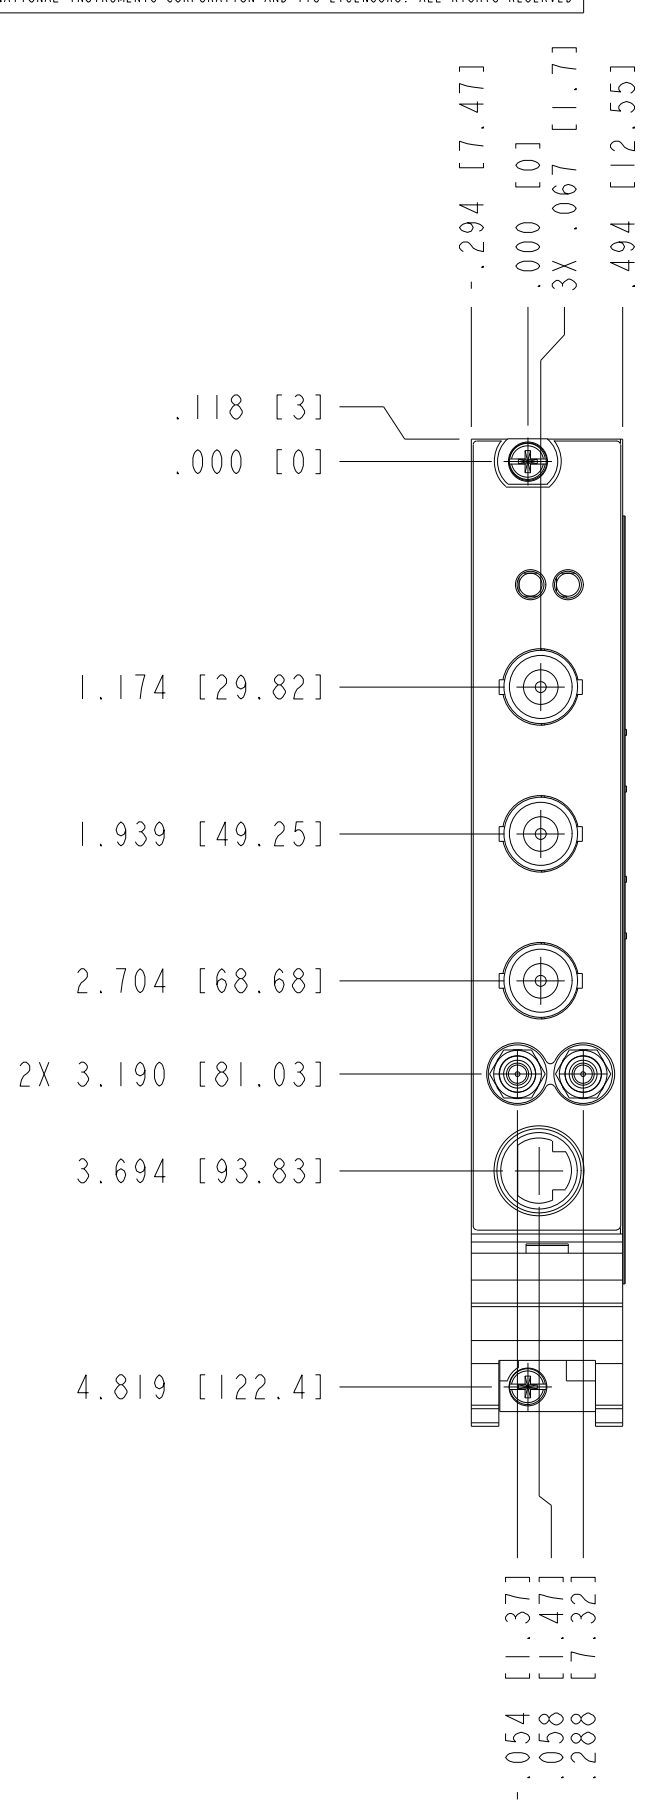

CUSTOMER DRAWING

UNLESS OTHERWISE SPECIFIED DIMENSIONS ARE IN INCHES AND [MILLIMETERS].		NATIONAL INSTRUMENTS®		AUSTIN, TEXAS
DO NOT SCALE DRAWING		TITLE PXI-5142		
THIRD ANGLE PROJECTION		SIZE CODE IDENT NO. MM/DD/YYYY B 7U296 12/03/09		
		SCALE: 1/1 SHEET | OF |