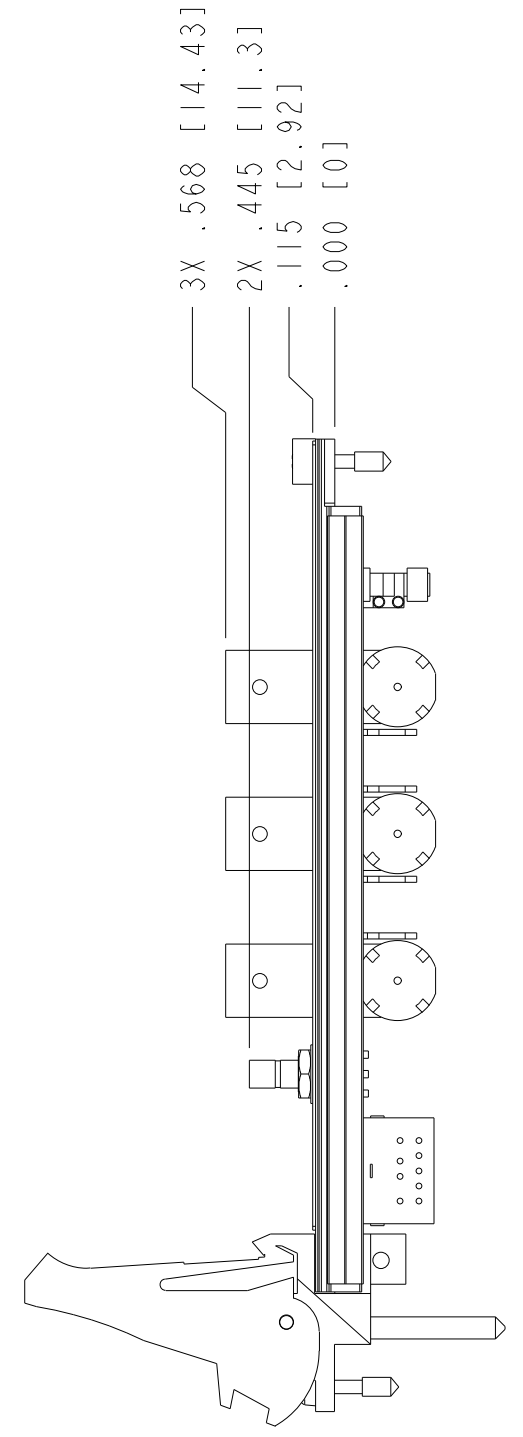

CUSTOMER DRAWING

UNLESS OTHERWISE SPECIFIED DIMENSIONS ARE IN INCHES AND [MILLIMETERS].		NATIONAL INSTRUMENTS®		AUSTIN, TEXAS
DO NOT SCALE DRAWING		TITLE PXI-5142		
THIRD ANGLE PROJECTION		SIZE CODE IDENT NO. MM/DD/YYYY B 7U296 12/03/09		
		SCALE: 1/1 SHEET | OF |