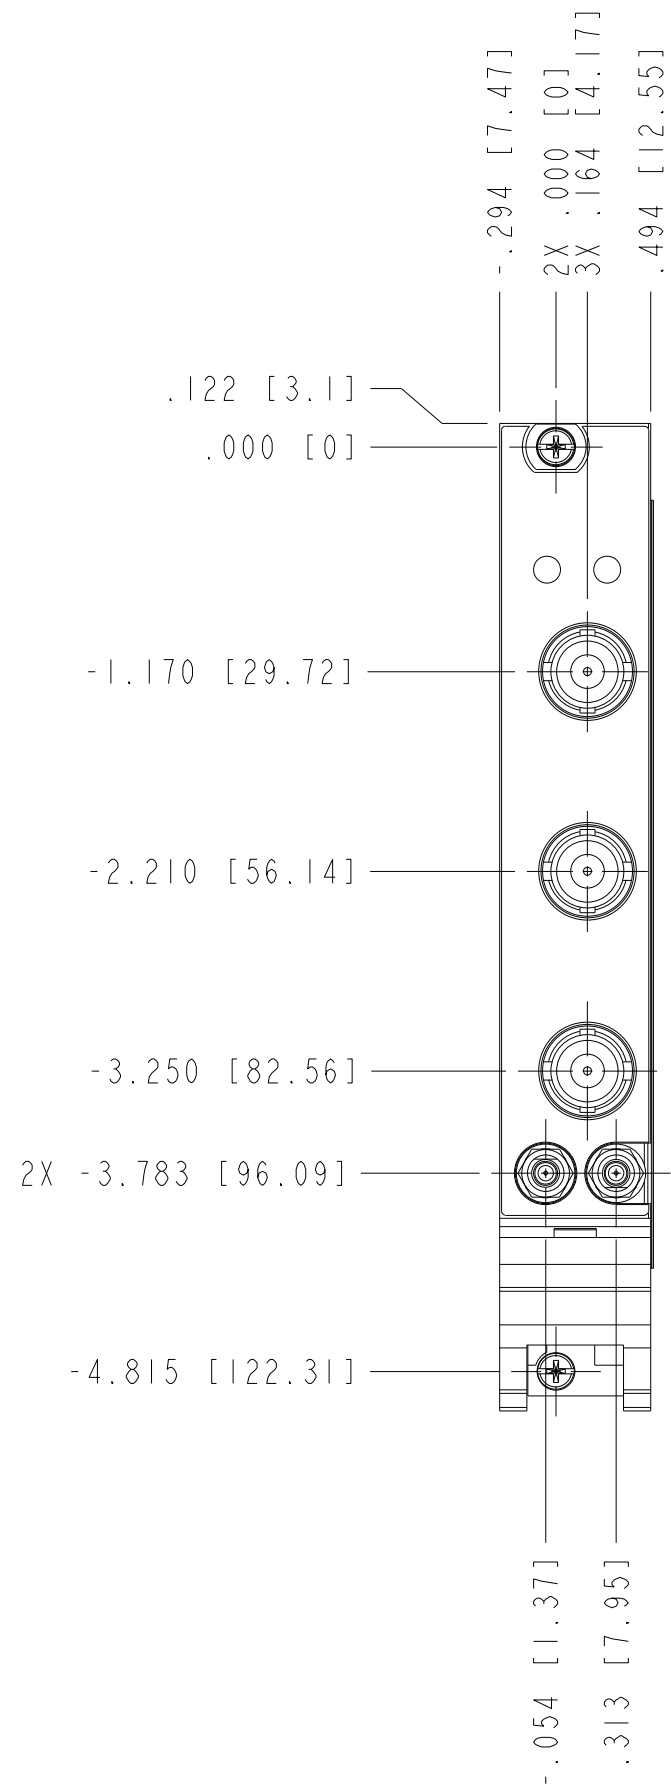

 **CLICK HERE**

**PXI-5154**

CUSTOMER DRAWING

UNLESS OTHERWISE SPECIFIED DIMENSIONS ARE IN INCHES AND [MILLIMETERS].		 NATIONAL INSTRUMENTS® AUSTIN, TEXAS	
DO NOT SCALE DRAWING		TITLE	
THIRD ANGLE PROJECTION		PXI-515X	
SIZE	CODE IDENT NO.	MM/DD/YYYY	
B	7U296	12/02/09	
SCALE: 1/1		SHEET   OF	