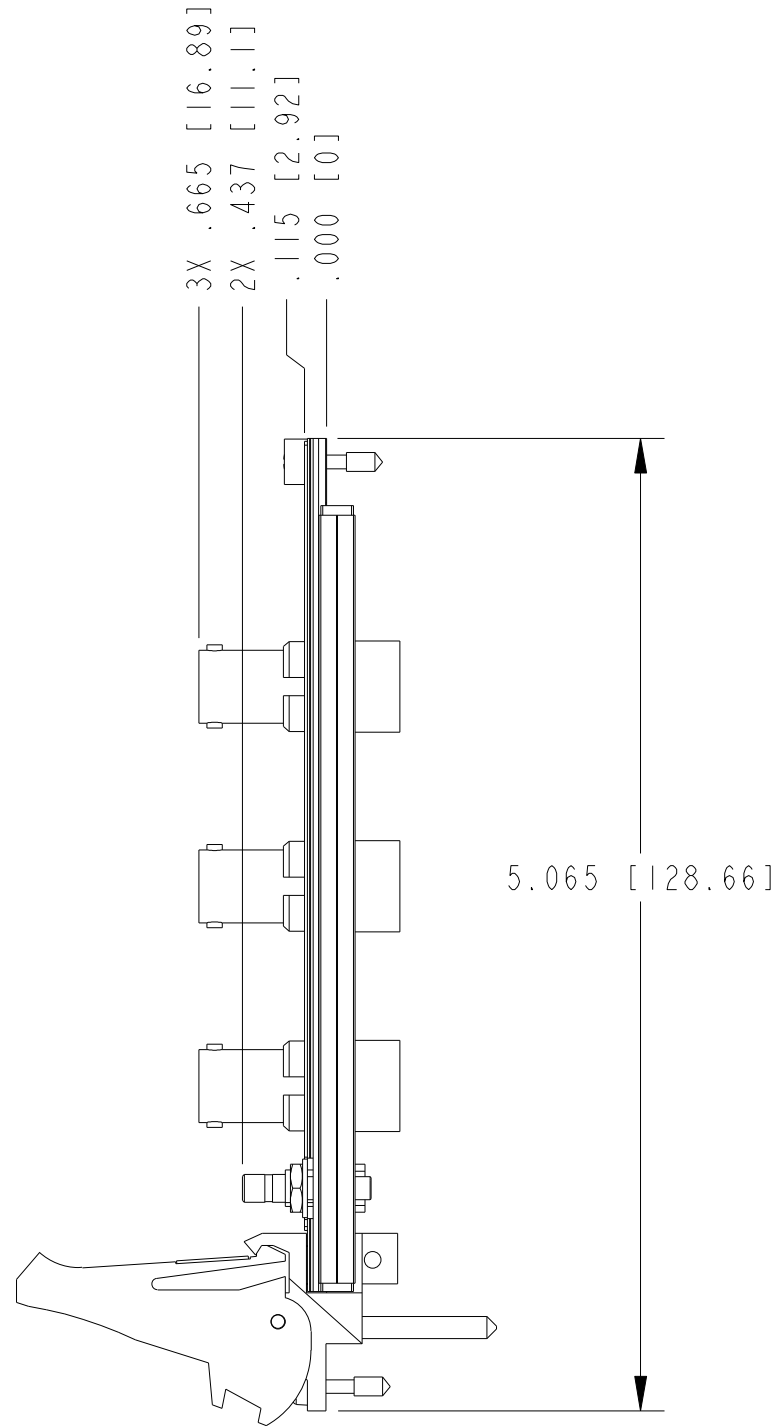

 **CLICK HERE**

**PXI-5154**

CUSTOMER DRAWING

UNLESS OTHERWISE SPECIFIED DIMENSIONS ARE IN INCHES AND [MILLIMETERS].		 NATIONAL INSTRUMENTS® AUSTIN, TEXAS	
DO NOT SCALE DRAWING		TITLE	
THIRD ANGLE PROJECTION		PXI-515X	
SIZE	CODE IDENT NO.	MM/DD/YYYY	
B	7U296	12/02/09	
SCALE: 1/1		SHEET   OF	