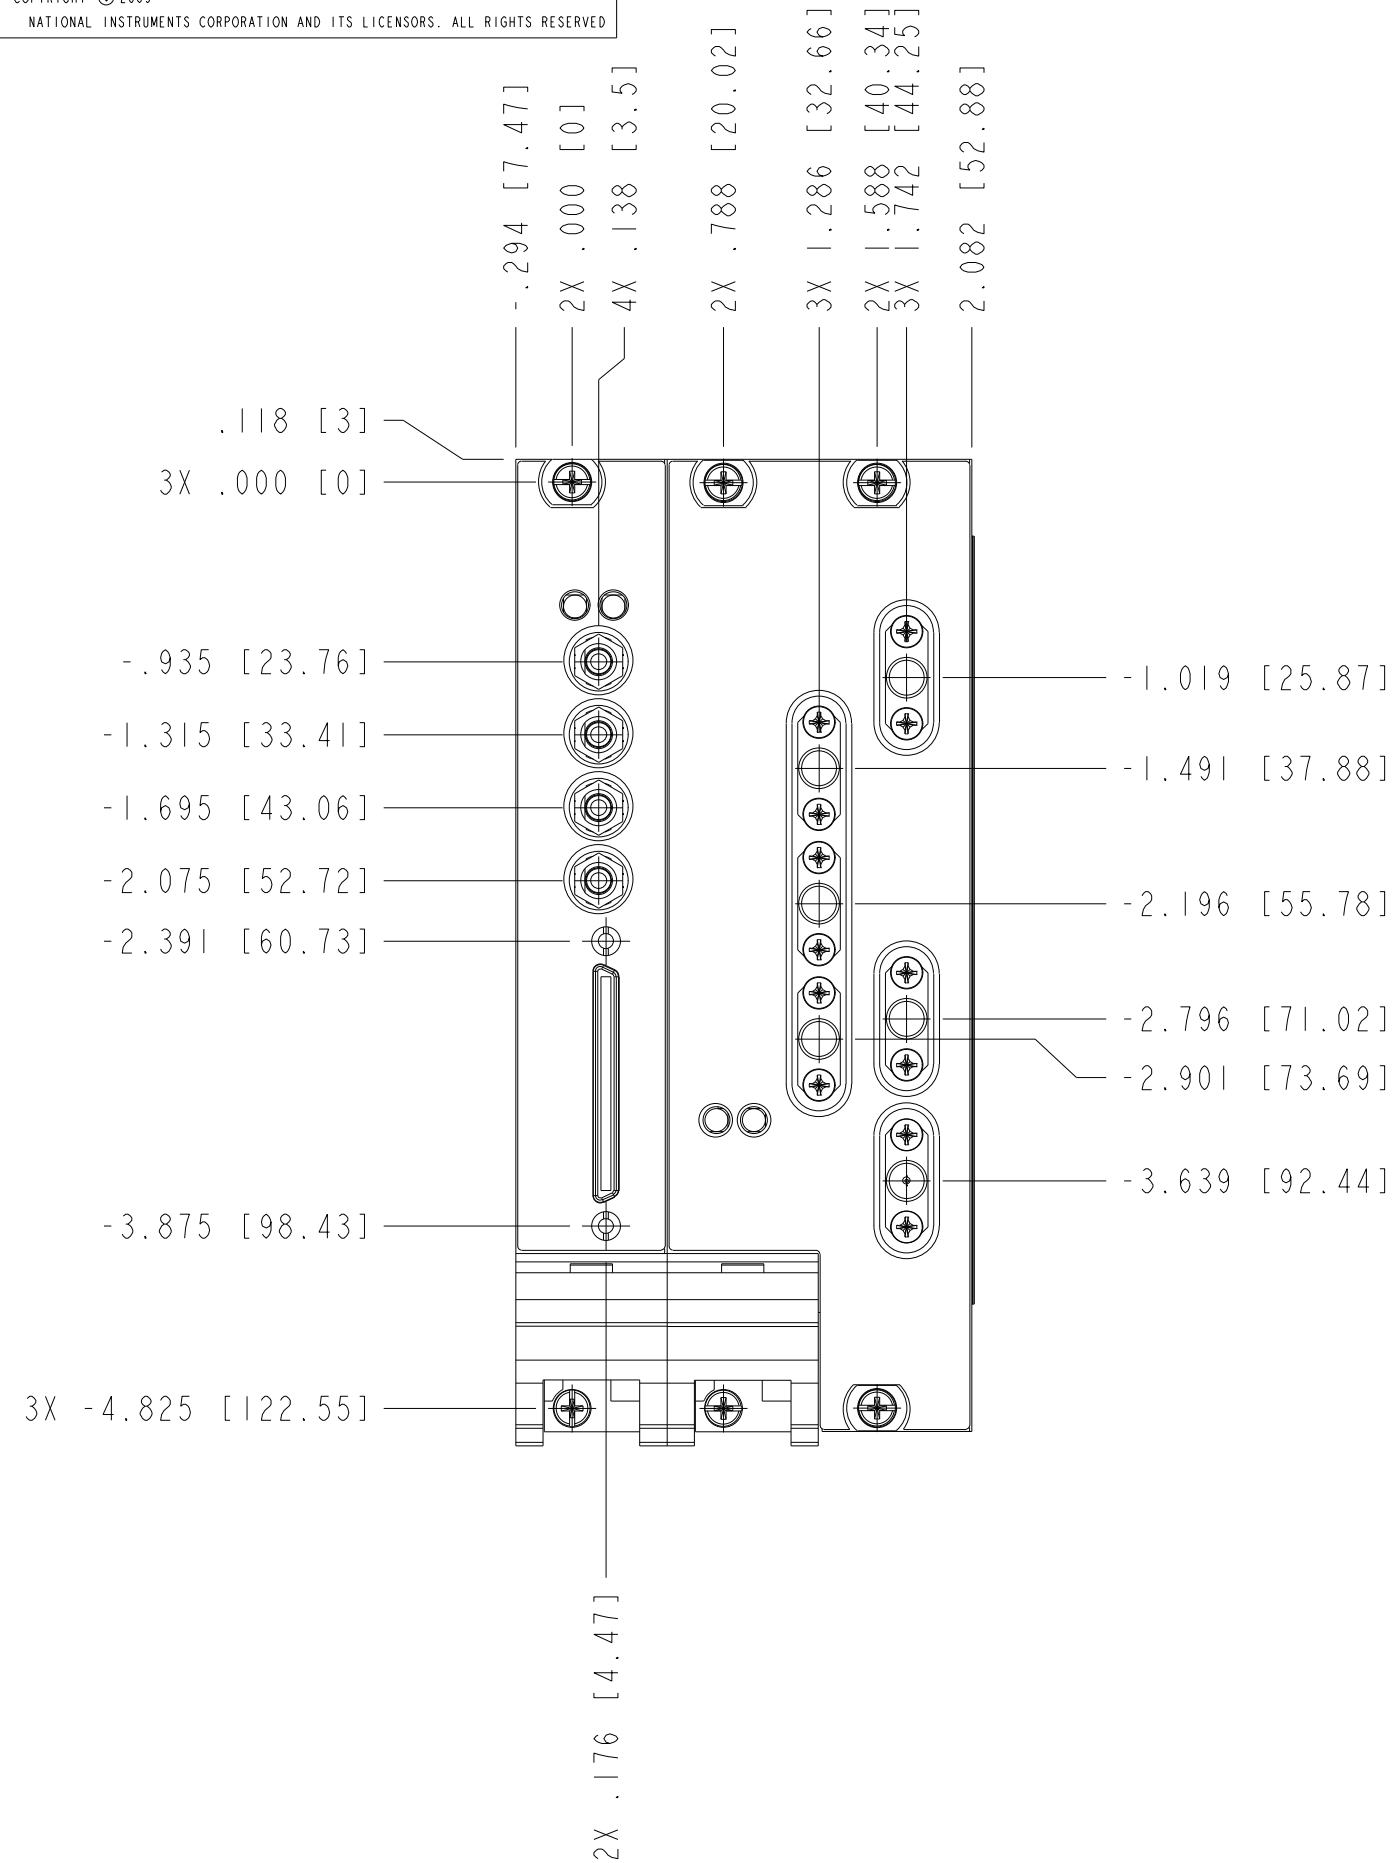

CUSTOMER DRAWING

UNLESS OTHERWISE SPECIFIED
DIMENSIONS ARE IN INCHES AND
[MILLIMETERS].

AUSTIN, TEXAS

DO NOT SCALE DRAWING

THIRD ANGLE PROJECTION

TITLE
PXI-5670

SIZE	CODE	IDENT NO.	MM/DD/YYYY
B	7U296		12/31/09
SCALE: 1/1			SHEET | OF |