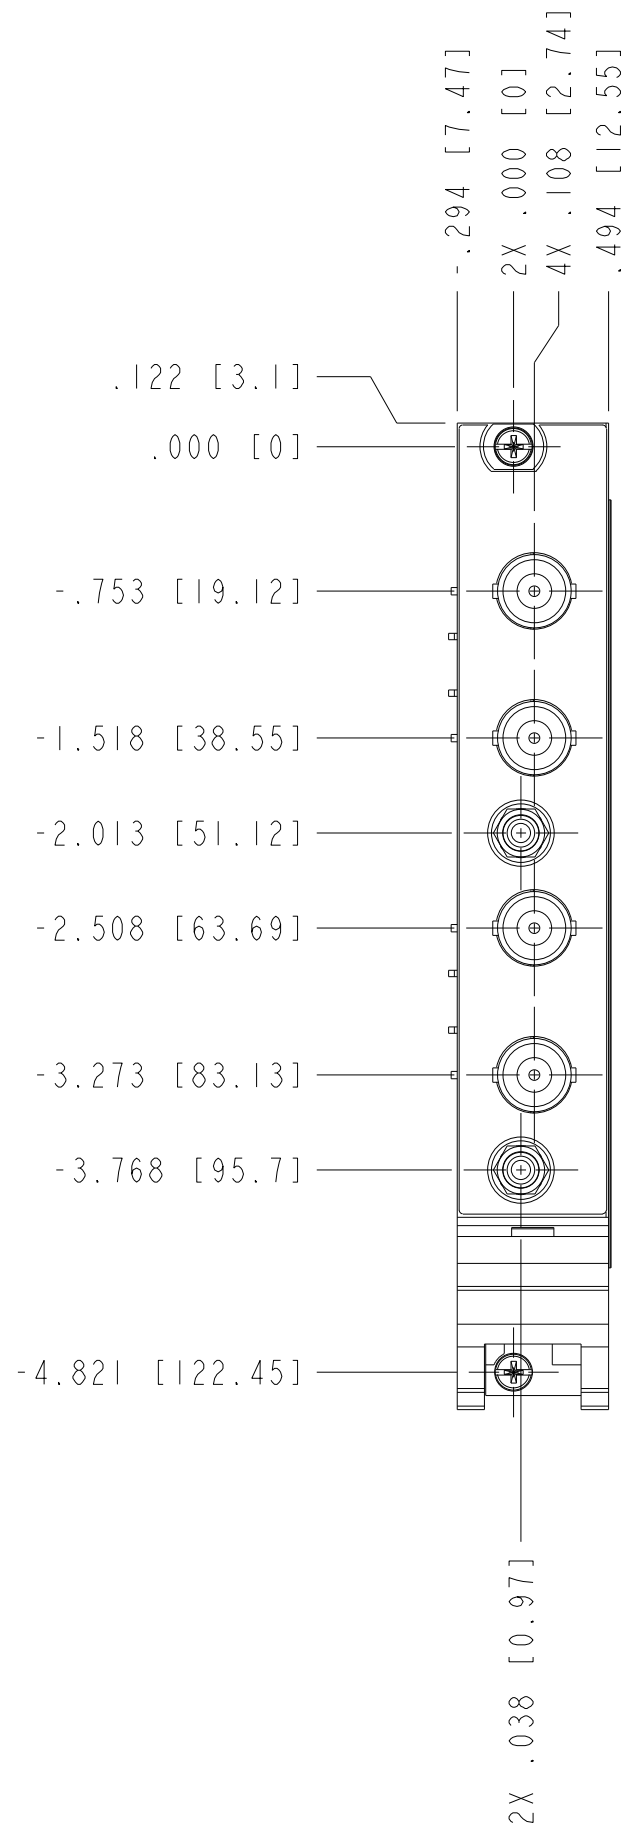

CUSTOMER DRAWING

UNLESS OTHERWISE SPECIFIED DIMENSIONS ARE IN INCHES AND [MILLIMETERS].		NATIONAL INSTRUMENTS® AUSTIN, TEXAS	
DO NOT SCALE DRAWING		TITLE	
THIRD ANGLE PROJECTION		PXI-5900	
SIZE	CODE IDENT NO.	MM/DD/YYYY	
B	7U296	12/31/09	
SCALE: 1/1		SHEET | OF |