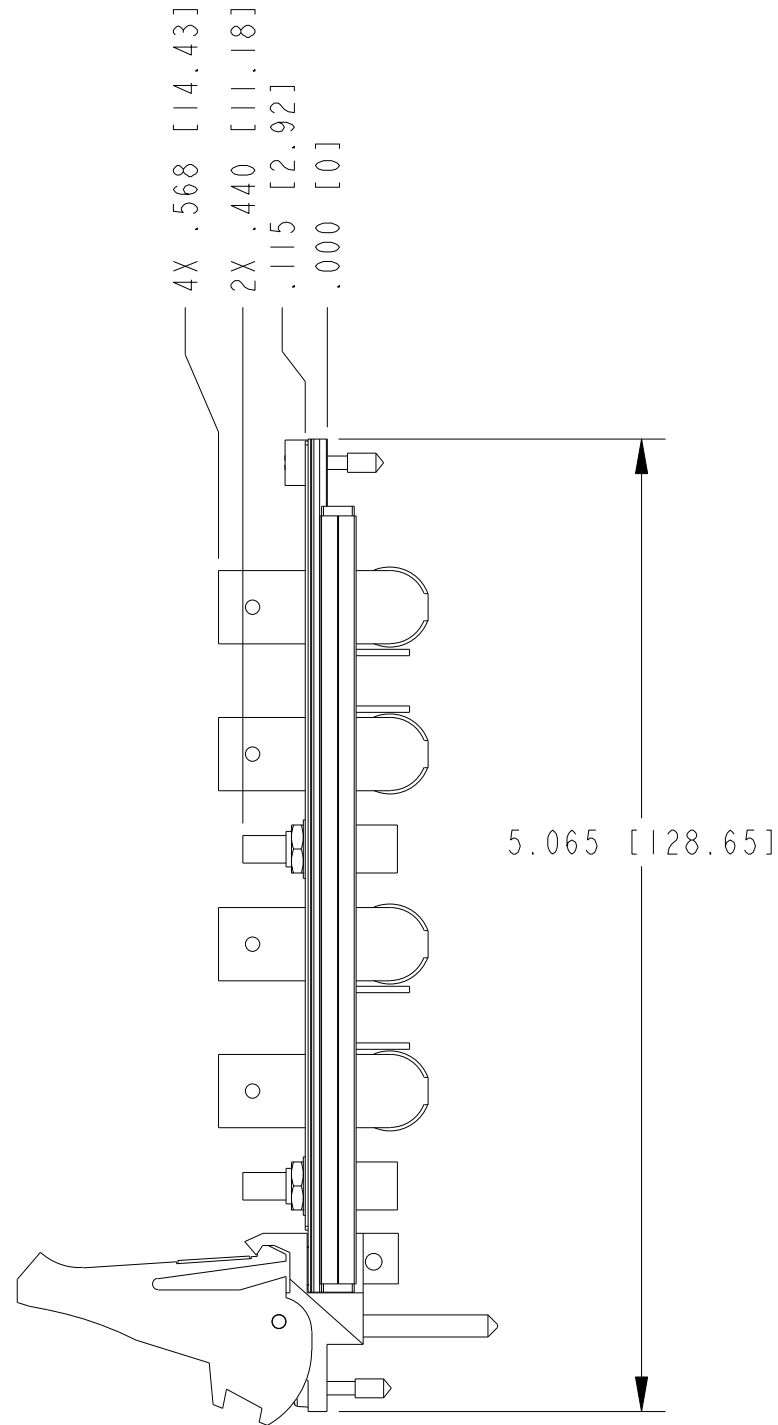

CUSTOMER DRAWING

UNLESS OTHERWISE SPECIFIED DIMENSIONS ARE IN INCHES AND [MILLIMETERS].		NATIONAL INSTRUMENTS® AUSTIN, TEXAS	
DO NOT SCALE DRAWING		TITLE	
THIRD ANGLE PROJECTION		PXI-5900	
SIZE	CODE IDENT NO.	MM/DD/YYYY	
B	7U296	12/31/09	
SCALE: 1/1		SHEET | OF |