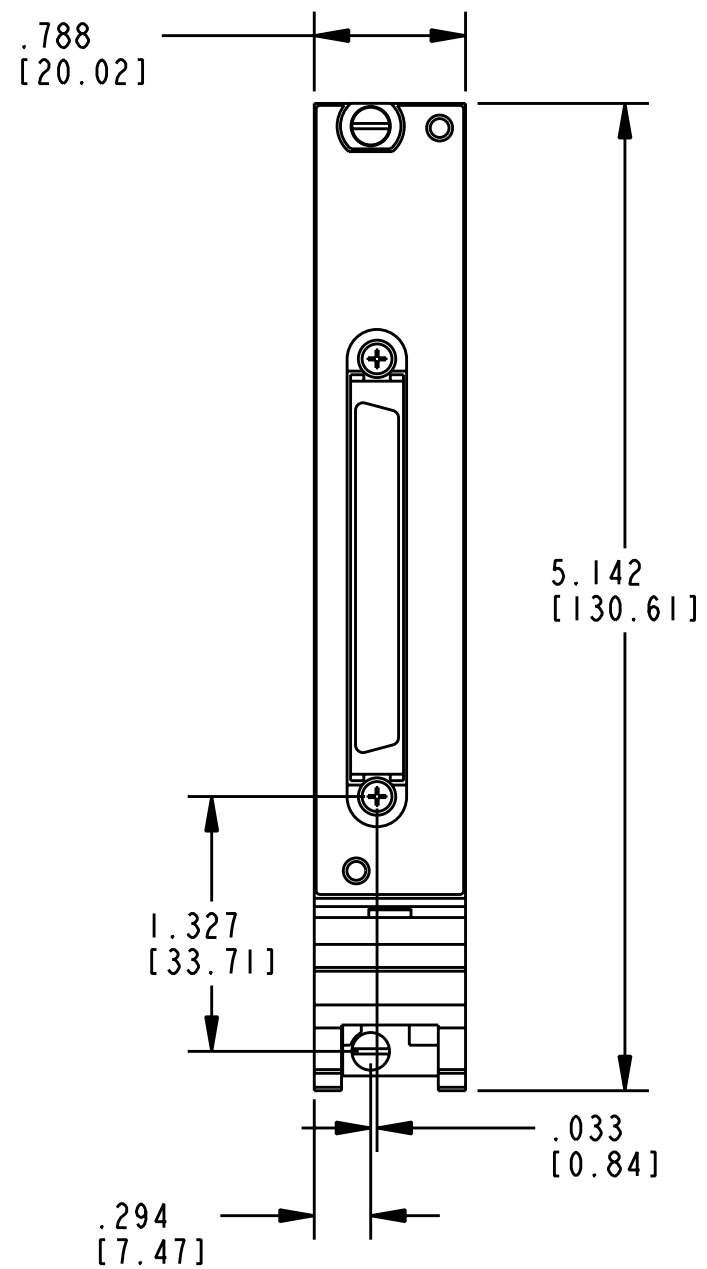

CUSTOMER DRAWING

UNLESS OTHERWISE SPECIFIED
DIMENSIONS ARE IN INCHES AND
(MILLIMETERS).

AUSTIN, TEXAS

DO NOT SCALE DRAWING
THIRD ANGLE PROJECTION

TITLE
PXI MODULE
68 POS SCSI, INVERTED

SIZE	CODE IDENT NO.	MM/DD/YYYY
B	7U296	09-12-2007
SCALE: 1/1		SHEET | OF |