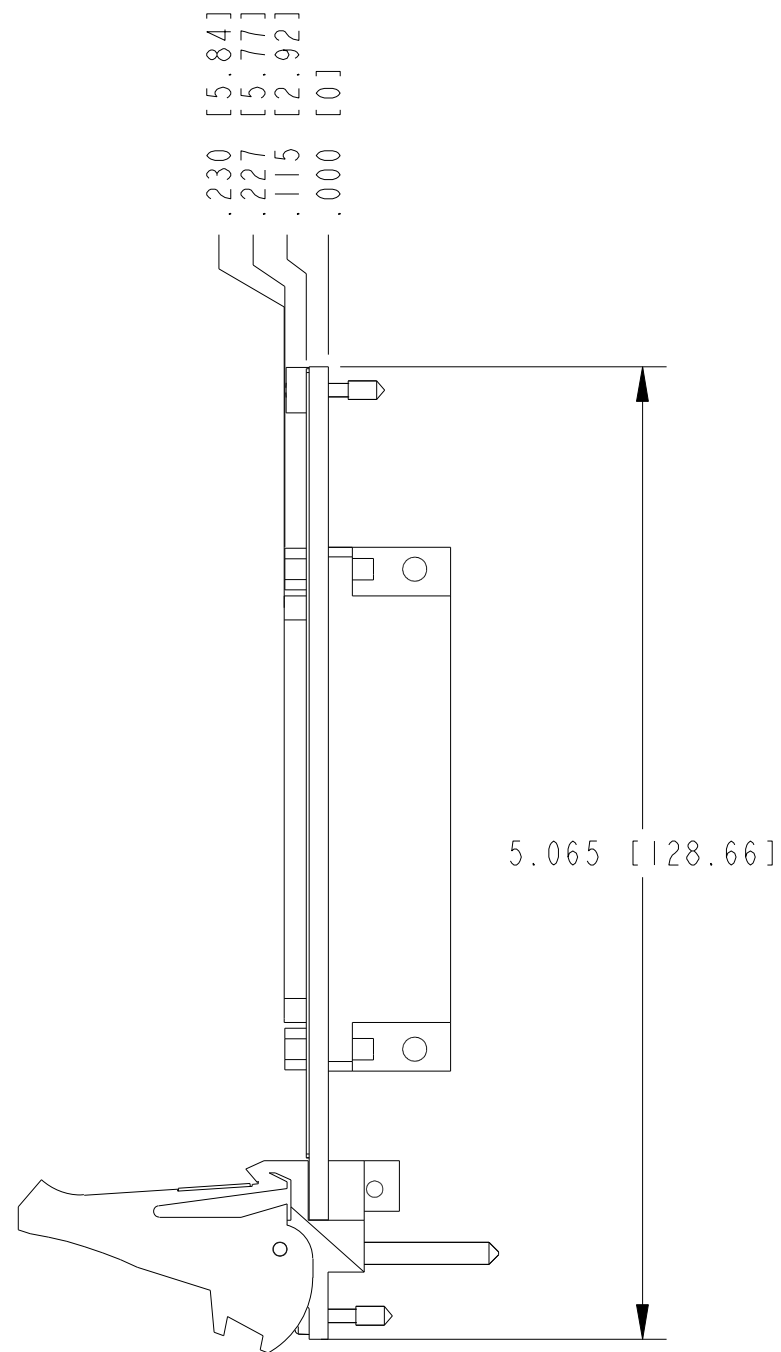

CUSTOMER DRAWING

UNLESS OTHERWISE SPECIFIED DIMENSIONS ARE IN INCHES AND [MILLIMETERS].		NATIONAL INSTRUMENTS® AUSTIN, TEXAS	
DO NOT SCALE DRAWING		TITLE PXI MODULE 37 PIN D-SUB	
THIRD ANGLE PROJECTION		SIZE CODE IDENT NO. MM/DD/YYYY B 7U296 05/23/11	
		SCALE: 1/1	SHEET | OF |