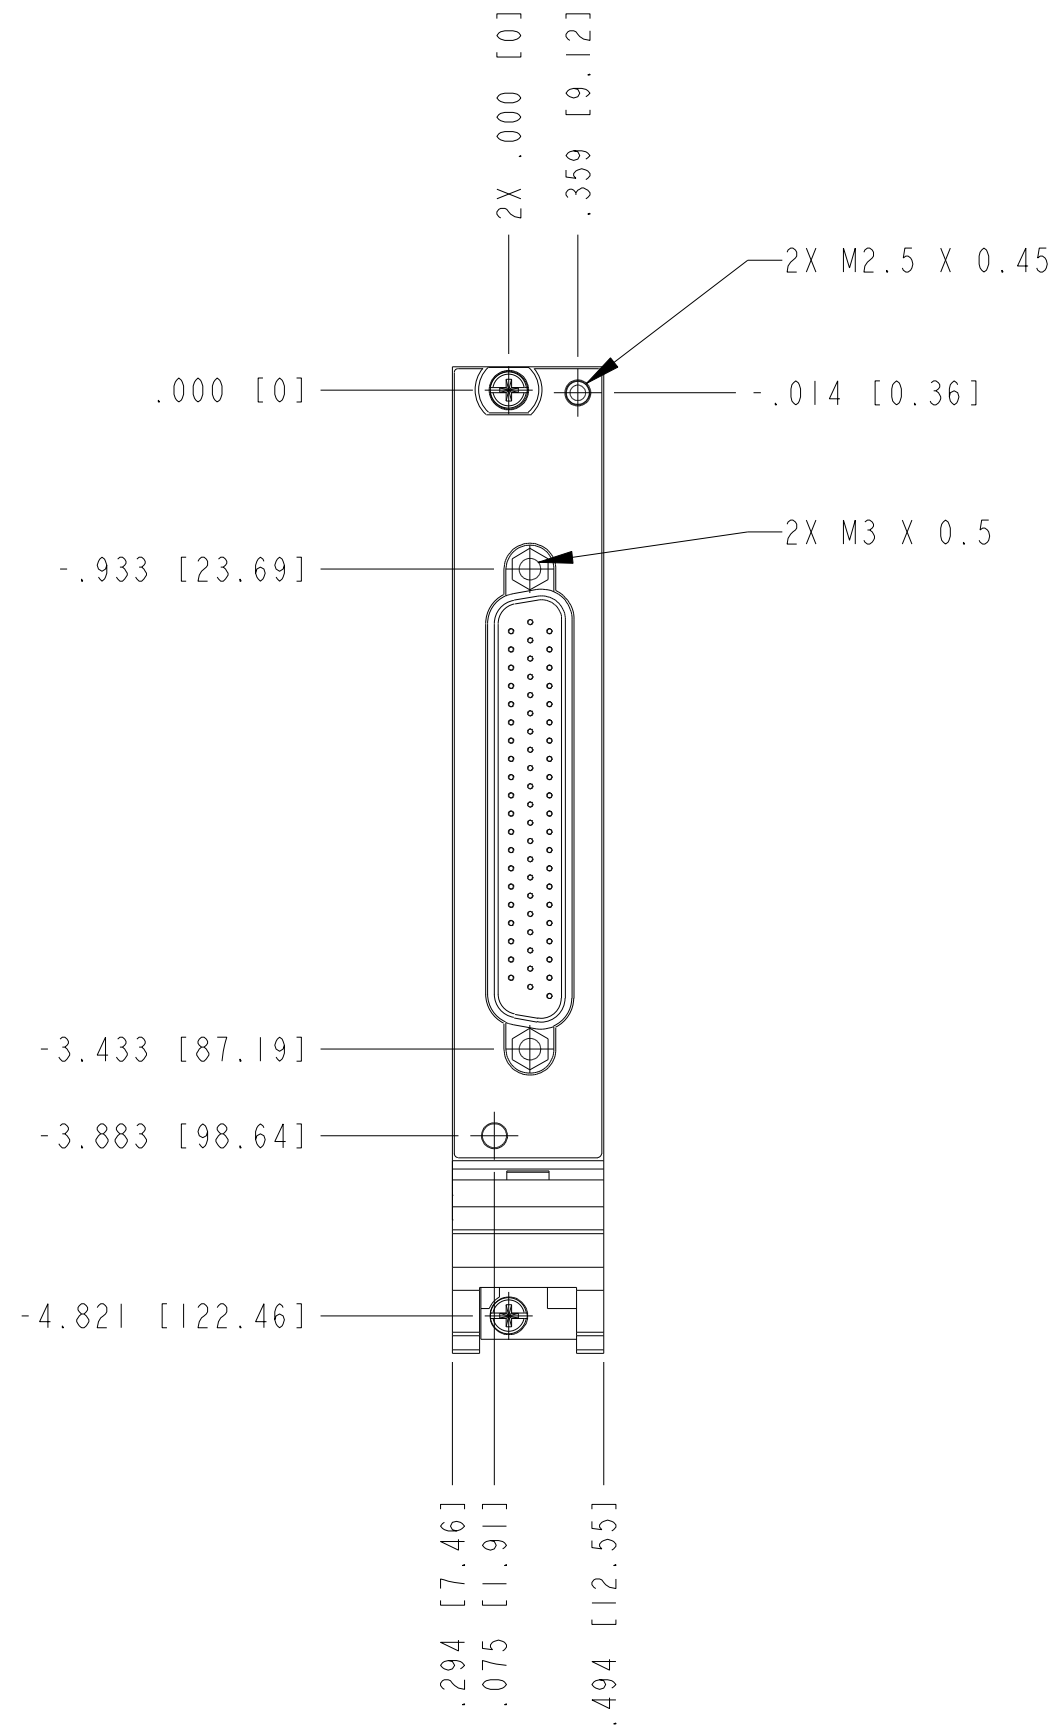

CUSTOMER DRAWING

UNLESS OTHERWISE SPECIFIED DIMENSIONS ARE IN INCHES AND [MILLIMETERS].		NATIONAL INSTRUMENTS® AUSTIN, TEXAS	
DO NOT SCALE DRAWING		TITLE PXI MODULE 37 PIN D-SUB	
THIRD ANGLE PROJECTION		SIZE CODE IDENT NO. MM/DD/YYYY B 7U296 05/23/11	
		SCALE: 1/1	SHEET | OF |