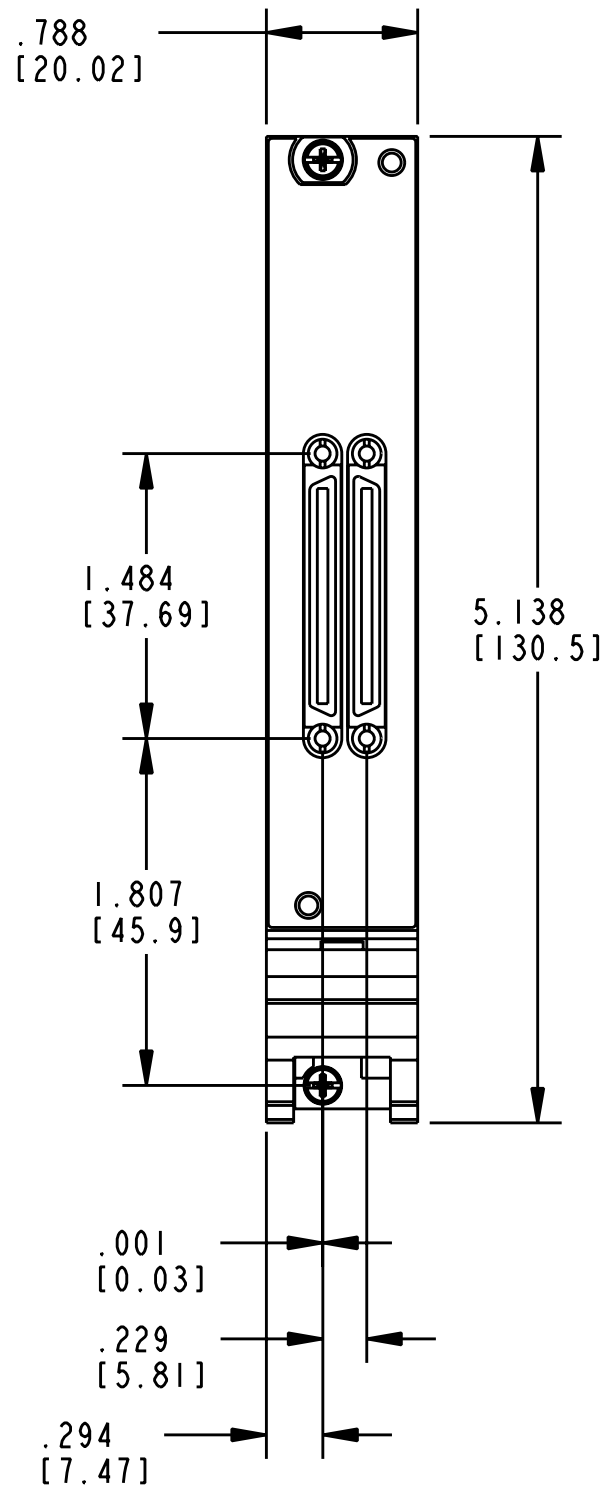

CUSTOMER DRAWING

UNLESS OTHERWISE SPECIFIED DIMENSIONS ARE IN INCHES AND (MILLIMETERS).		NATIONAL INSTRUMENTS® AUSTIN, TEXAS	
DO NOT SCALE DRAWING		TITLE	
THIRD ANGLE PROJECTION		PXI MODULE 68 POS VHDCI, 2X	
SIZE	CODE IDENT NO.	MM/DD/YYYY	
B	7U296	05/08/2008	
SCALE: 1/1		SHEET | OF |