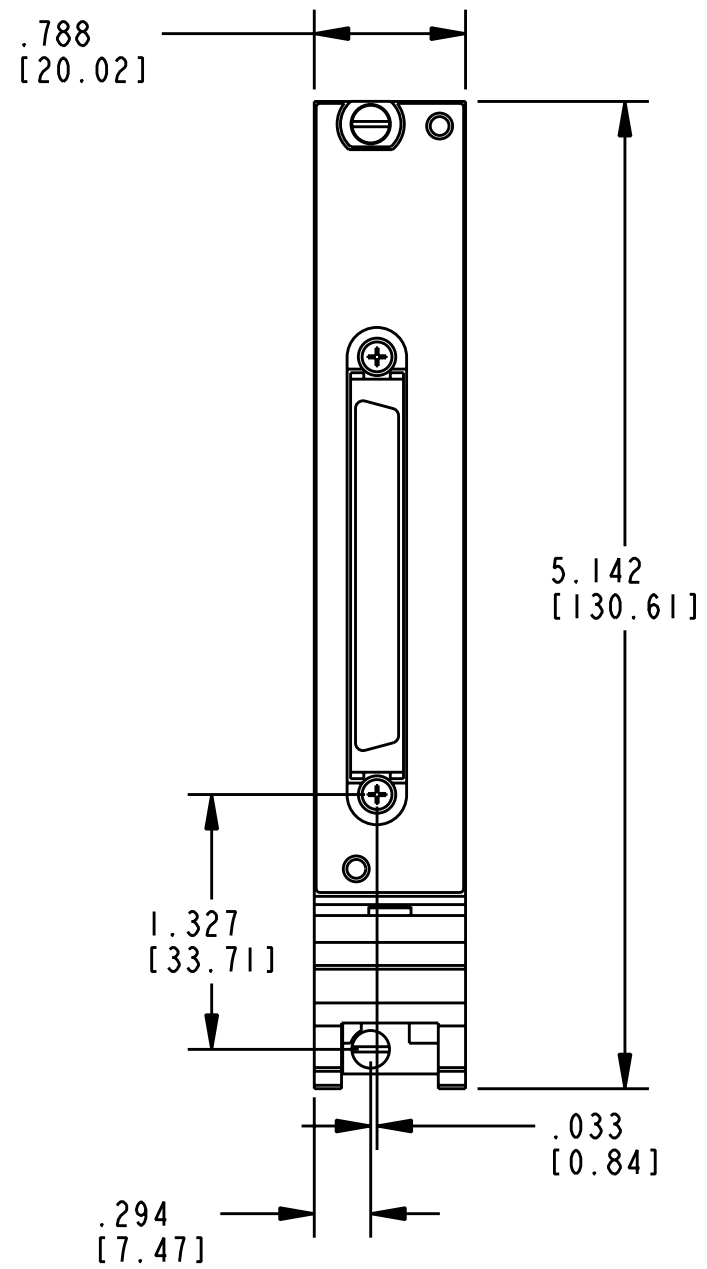

CUSTOMER DRAWING

UNLESS OTHERWISE SPECIFIED
DIMENSIONS ARE IN INCHES AND
(MILLIMETERS).

AUSTIN, TEXAS

DO NOT SCALE DRAWING

THIRD ANGLE PROJECTION

TITLE
PXI MODULE
68 POS SCSI, INVERTED

SIZE	CODE	IDENT NO.	MM/DD/YYYY
B	7U296		09-12-2007

SCALE: 1/1 SHEET | OF |