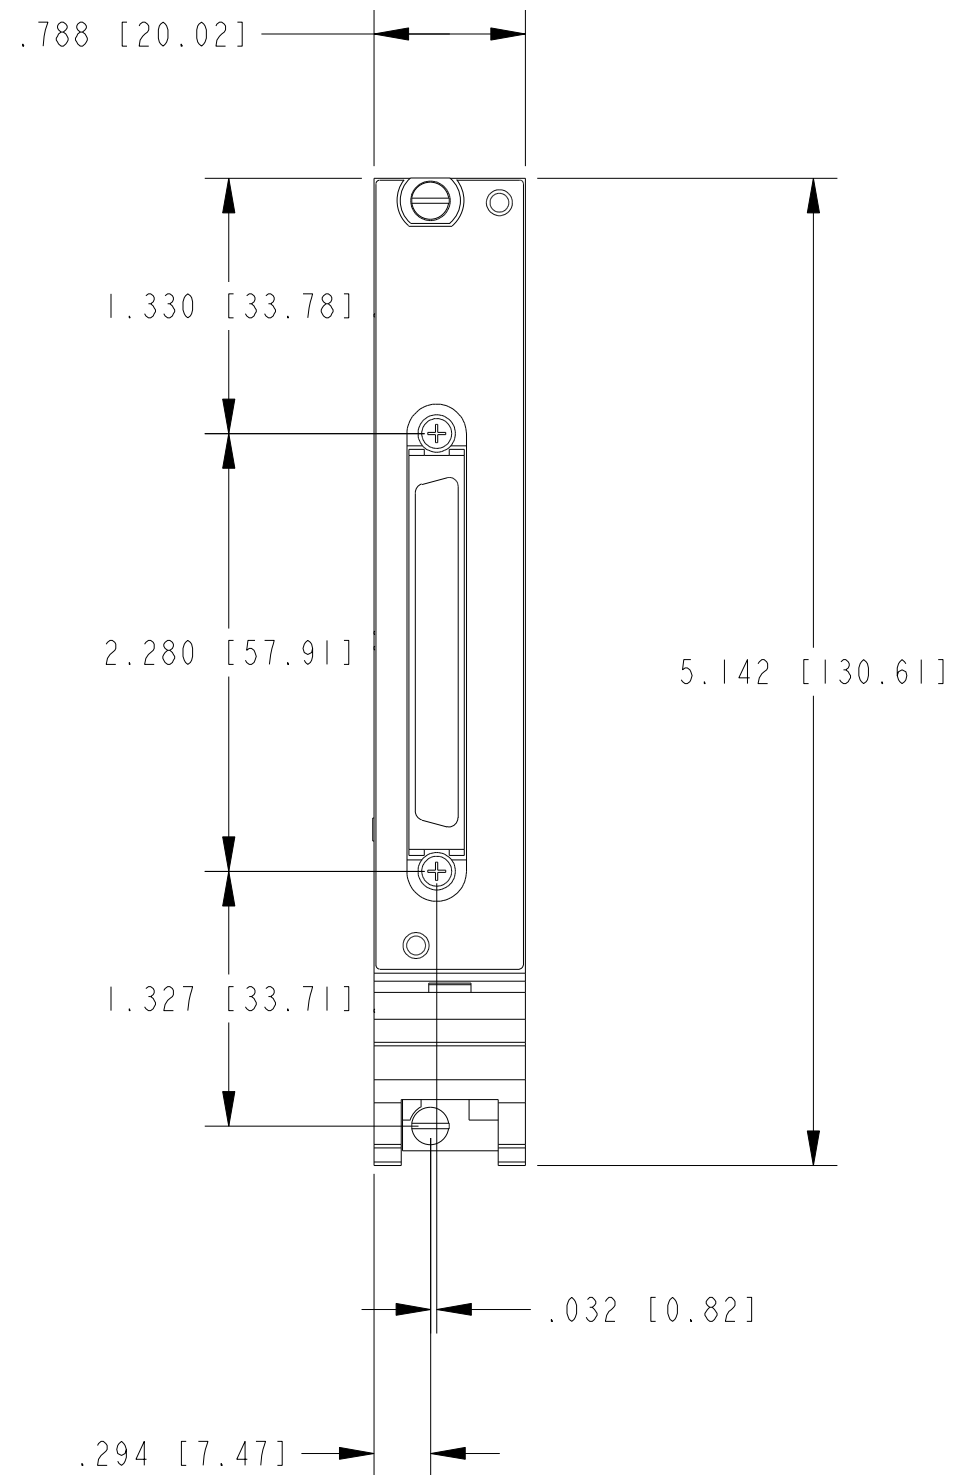

CUSTOMER DRAWING

UNLESS OTHERWISE SPECIFIED
DIMENSIONS ARE IN INCHES AND
[MILLIMETERS].

AUSTIN, TEXAS

DO NOT SCALE DRAWING
THIRD ANGLE PROJECTION

TITLE
PXI MODULE
68 POS SCSI

SIZE	CODE IDENT NO.	MM/DD/YYYY
B	7U296	09-12-2007

SCALE: 1/1 SHEET 1 OF 1