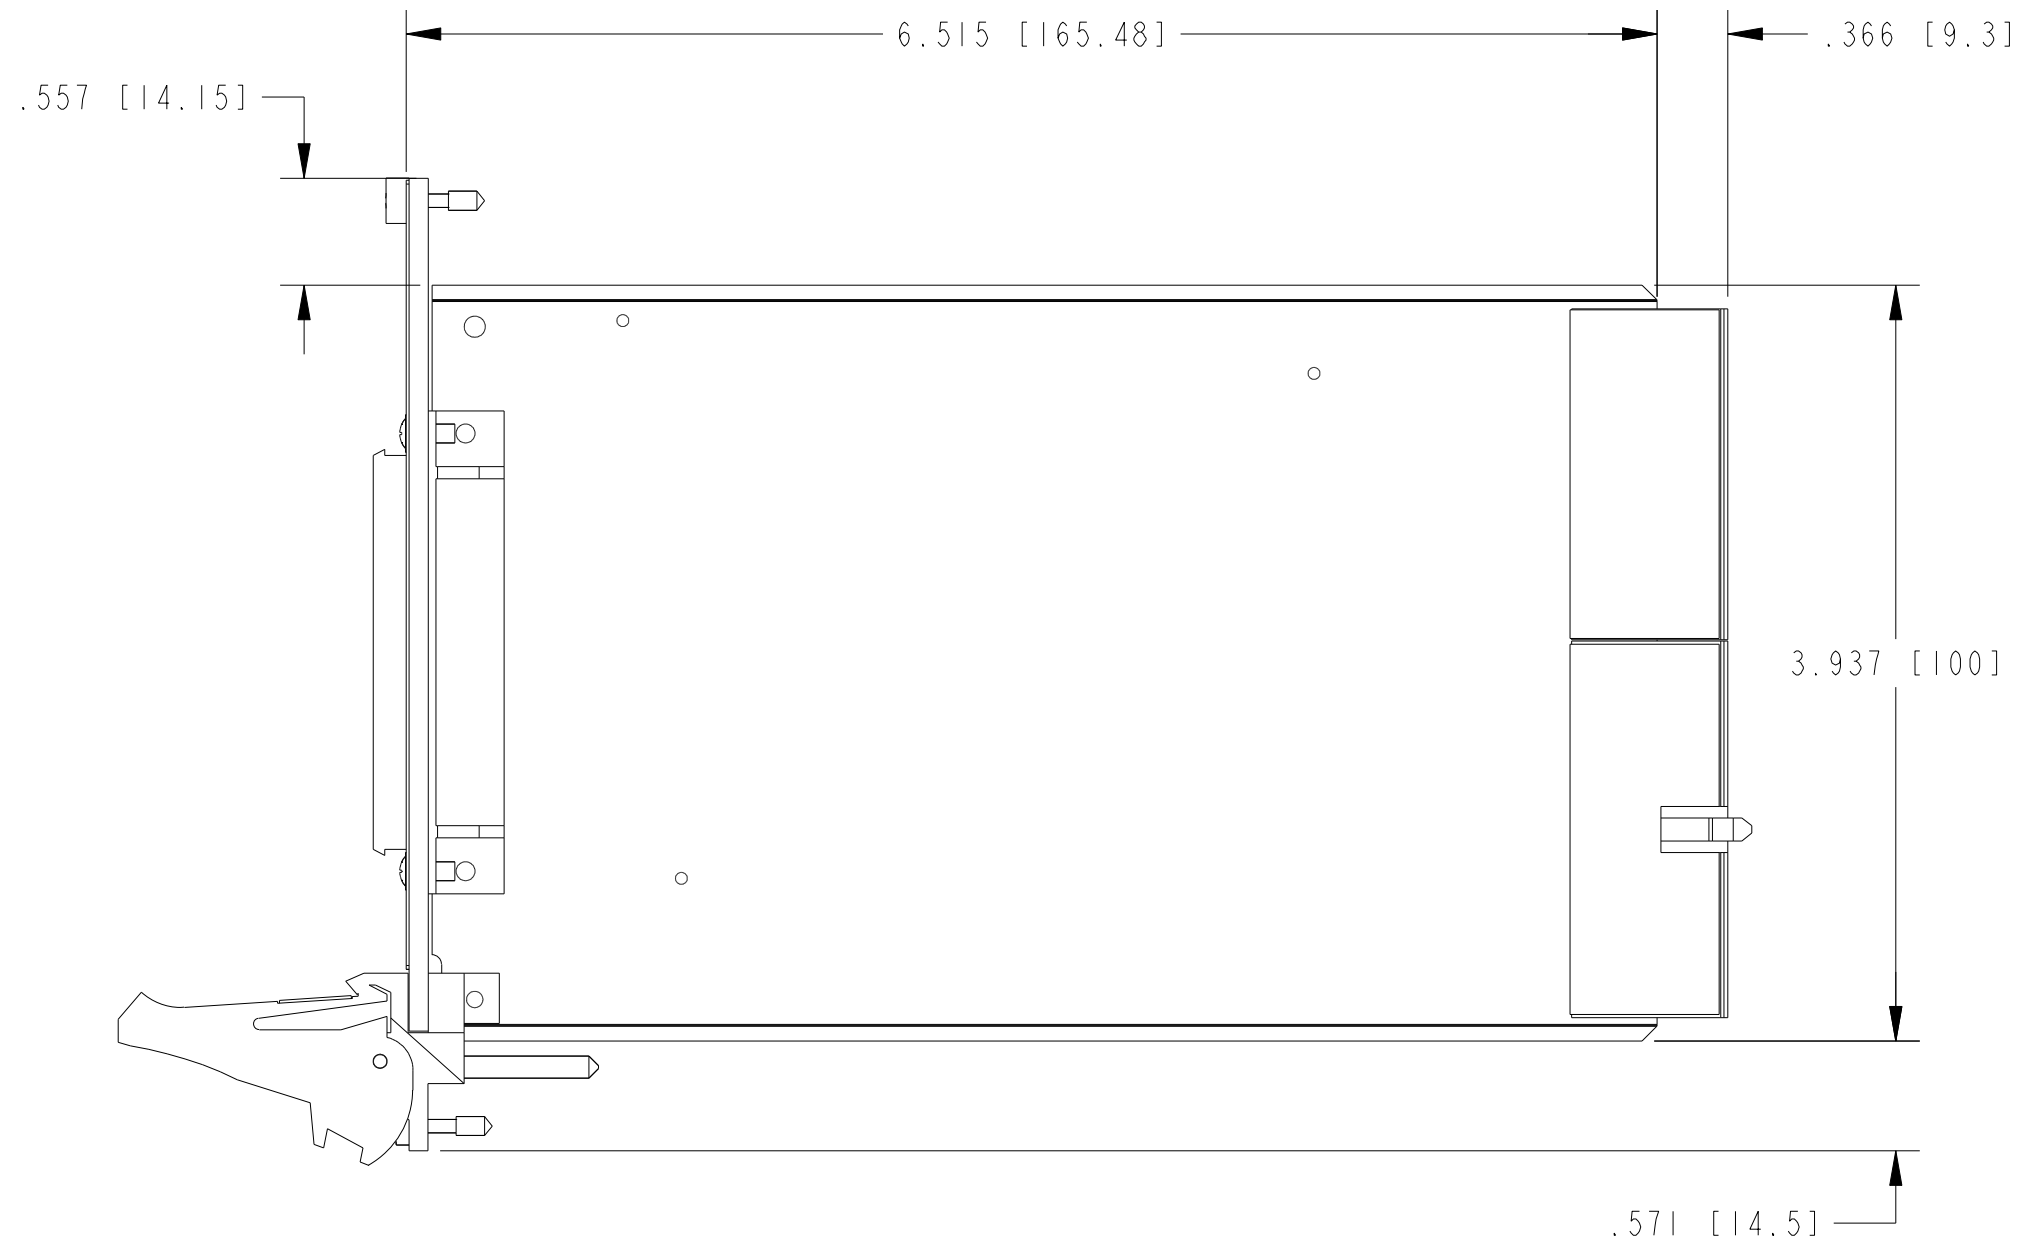

CUSTOMER DRAWING

UNLESS OTHERWISE SPECIFIED
DIMENSIONS ARE IN INCHES AND
[MILLIMETERS].

AUSTIN, TEXAS

DO NOT SCALE DRAWING
THIRD ANGLE PROJECTION

TITLE
PXI MODULE
68 POS SCSI

SIZE	CODE IDENT NO.	MM/DD/YYYY
B	7U296	09-12-2007

SCALE: 1/1 SHEET 1 OF 1