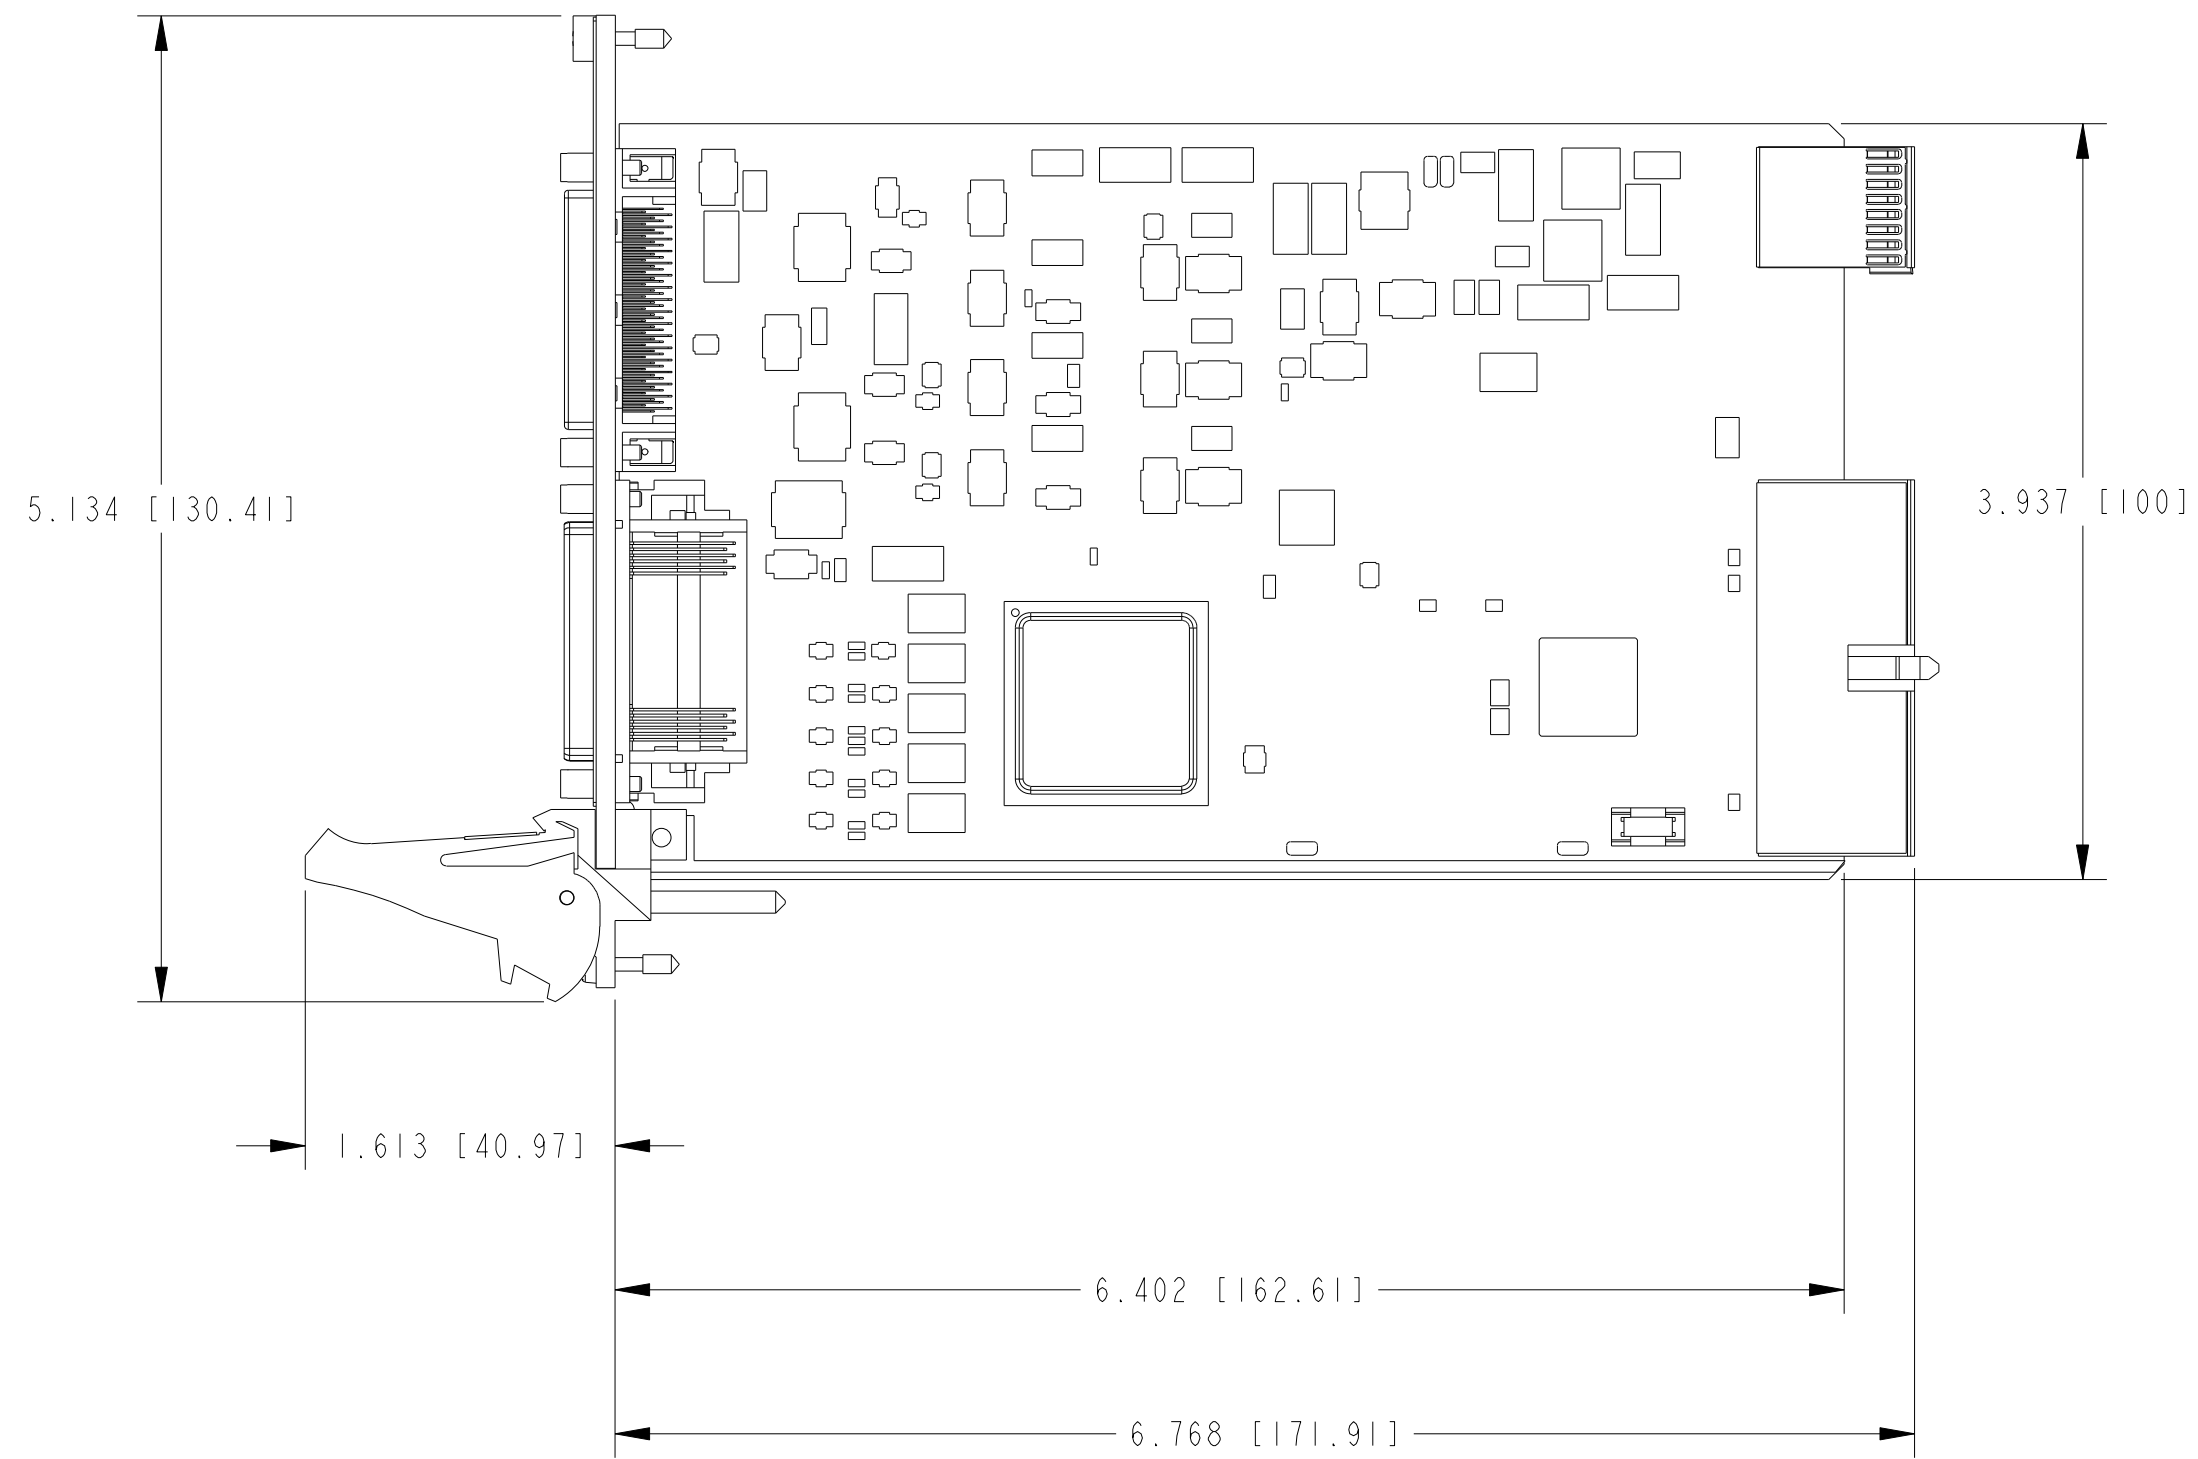

CUSTOMER DRAWING

UNLESS OTHERWISE SPECIFIED
DIMENSIONS ARE IN INCHES AND
[MILLIMETERS].

DO NOT SCALE DRAWING

THIRD ANGLE PROJECTION

AUSTIN, TEXAS

TITLE

PXI-784XR & PXI-785XR
R SERIES

SIZE CODE IDENT NO. MM/DD/YYYY

C 7U296

11/18/08

SCALE: 1/1

SHEET 1 OF 1