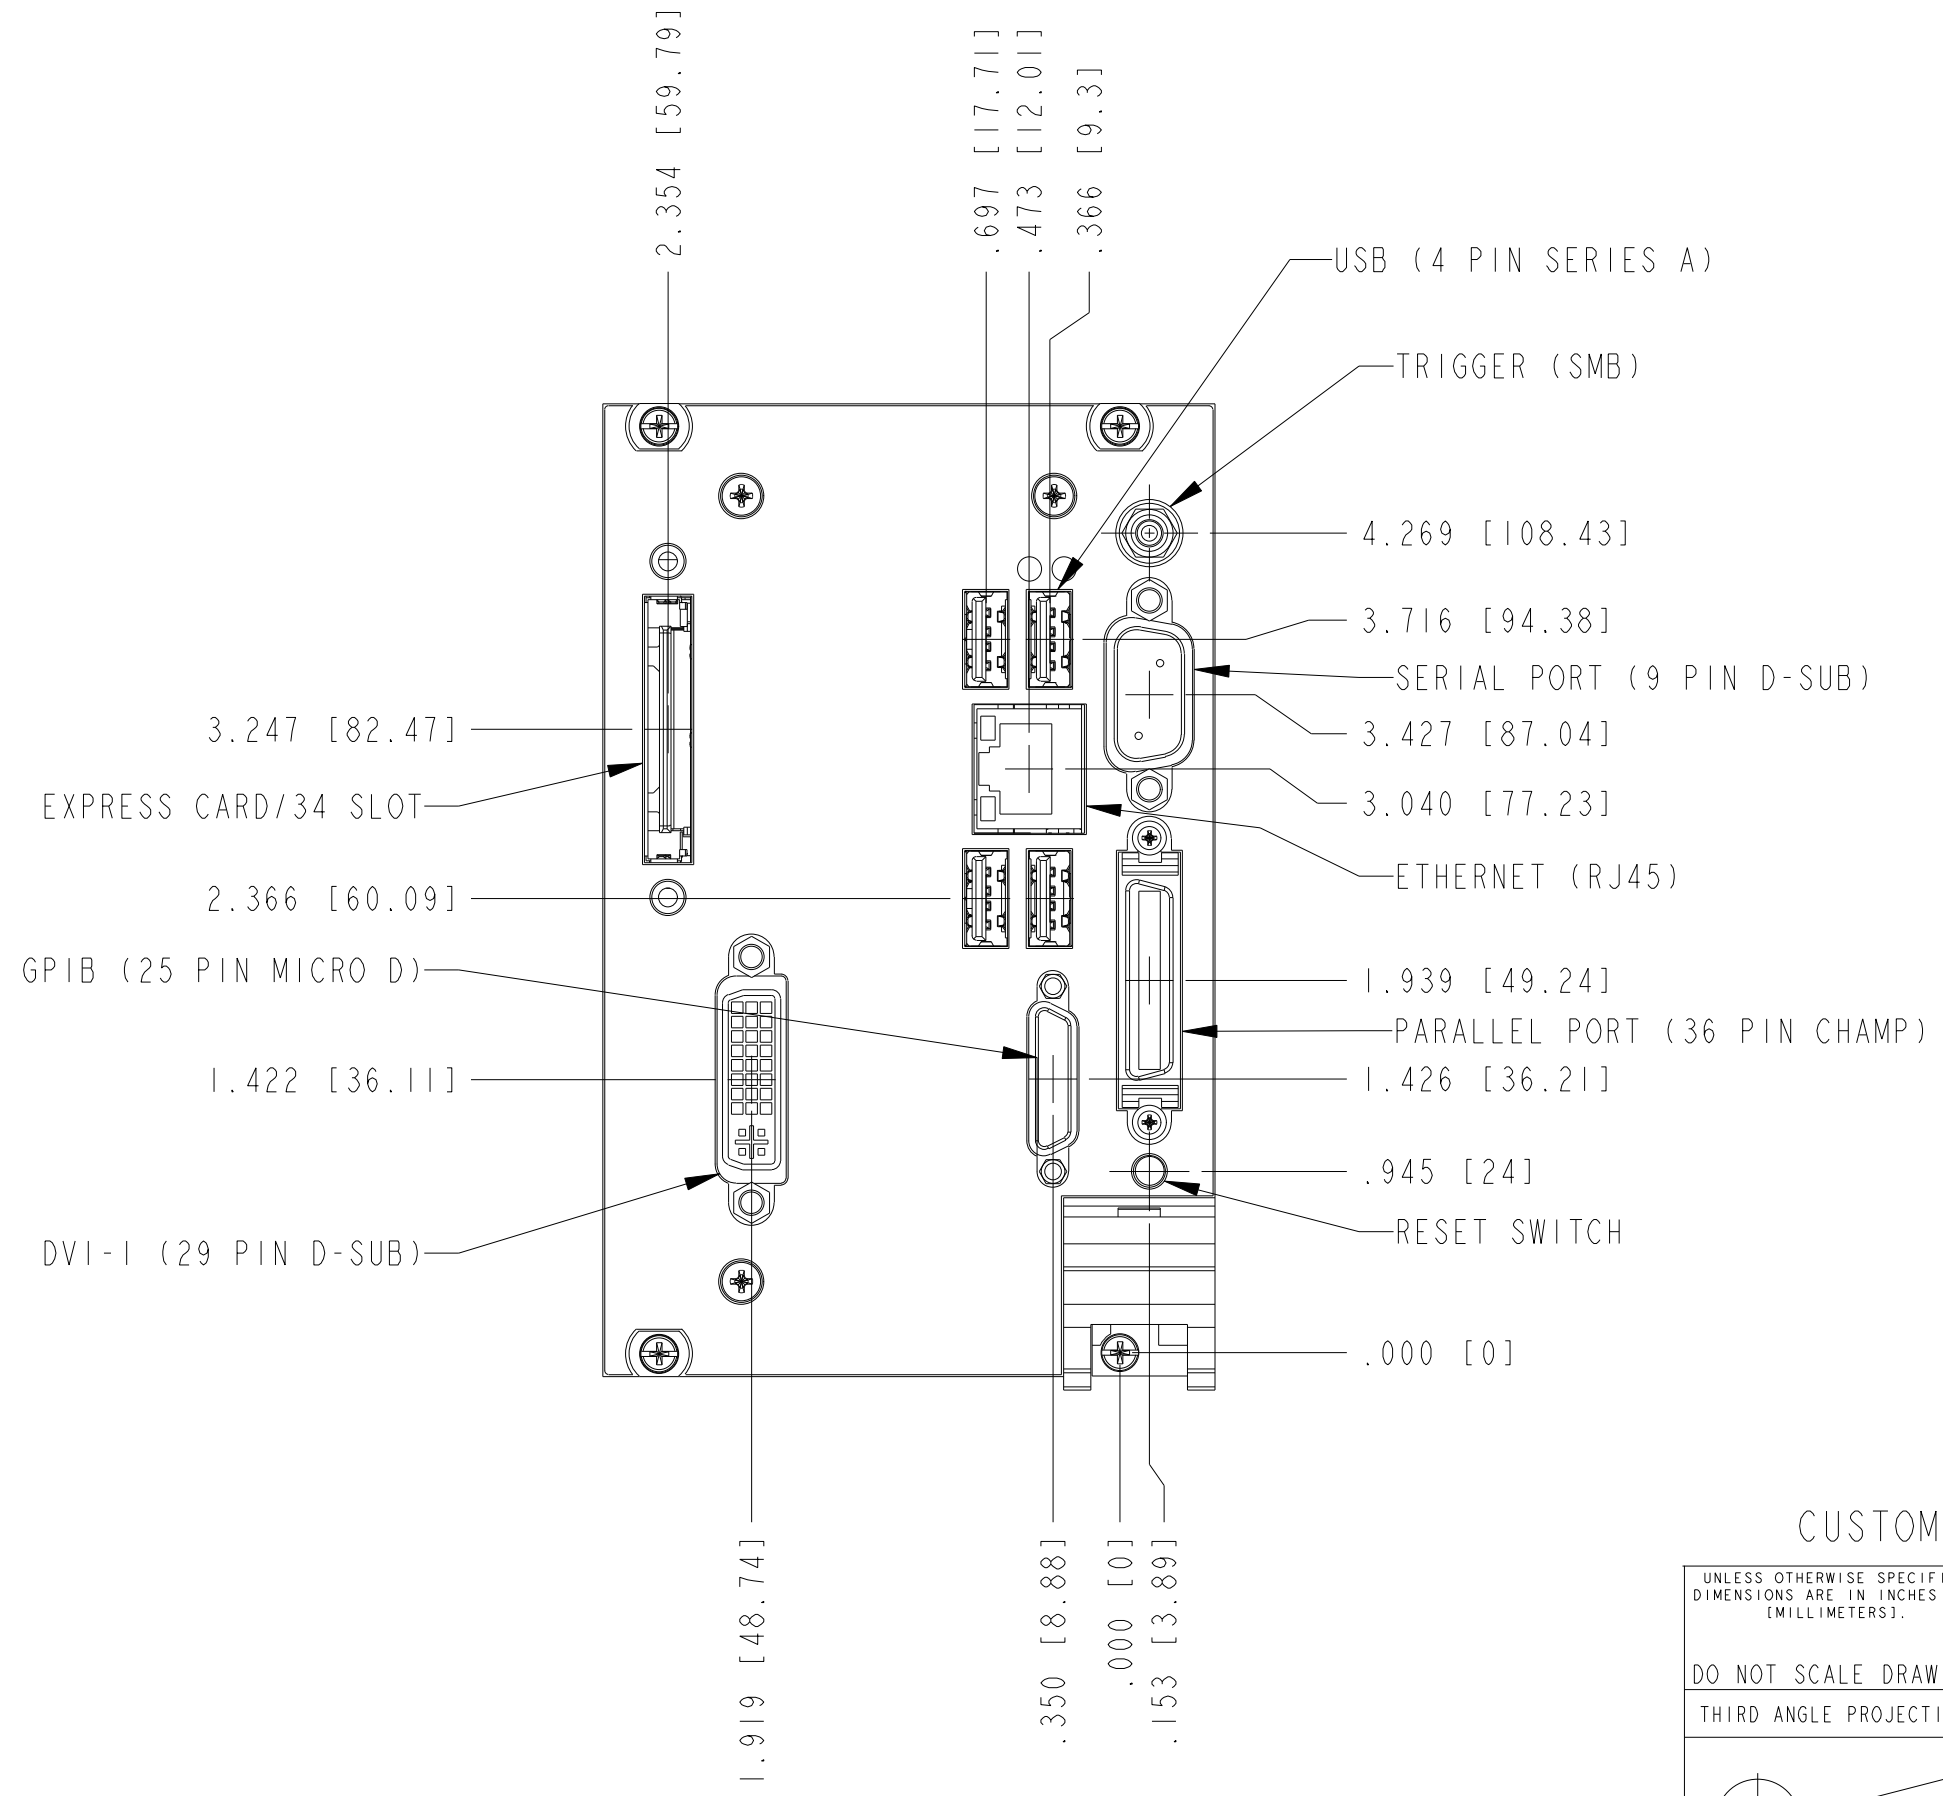

CUSTOMER DRAWING

UNLESS OTHERWISE SPECIFIED
DIMENSIONS ARE IN INCHES AND
[MILLIMETERS].

AUSTIN, TEXAS

DO NOT SCALE DRAWING

THIRD ANGLE PROJECTION

TITLE
CUSTOMER DRAWING,
CONTROLLER, 16 HP,
PXI/PXIE-8105/8106

SIZE	CODE	IDENT NO.	MM/DD/YYYY
B	7U296		08/03/2007

SCALE: 1/1 SHEET | OF |