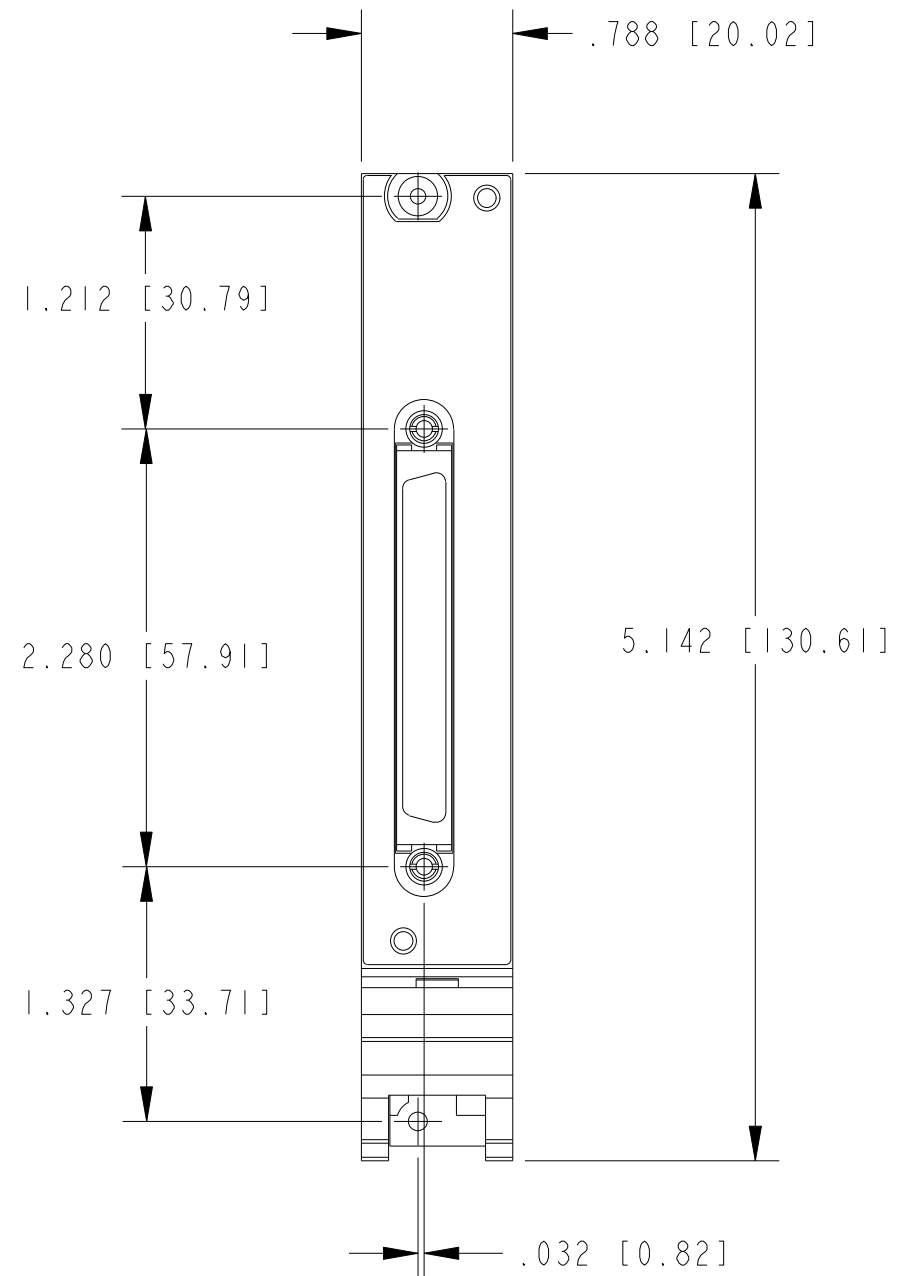

CUSTOMER DRAWING

UNLESS OTHERWISE SPECIFIED
DIMENSIONS ARE IN INCHES AND
[MILLIMETERS].

AUSTIN, TEXAS

DO NOT SCALE DRAWING

THIRD ANGLE PROJECTION

TITLE

PXI-6533

SIZE	CODE	IDENT NO.	MM/DD/YYYY
B	7U296		08/03/07
SCALE: 1/1			SHEET | OF |