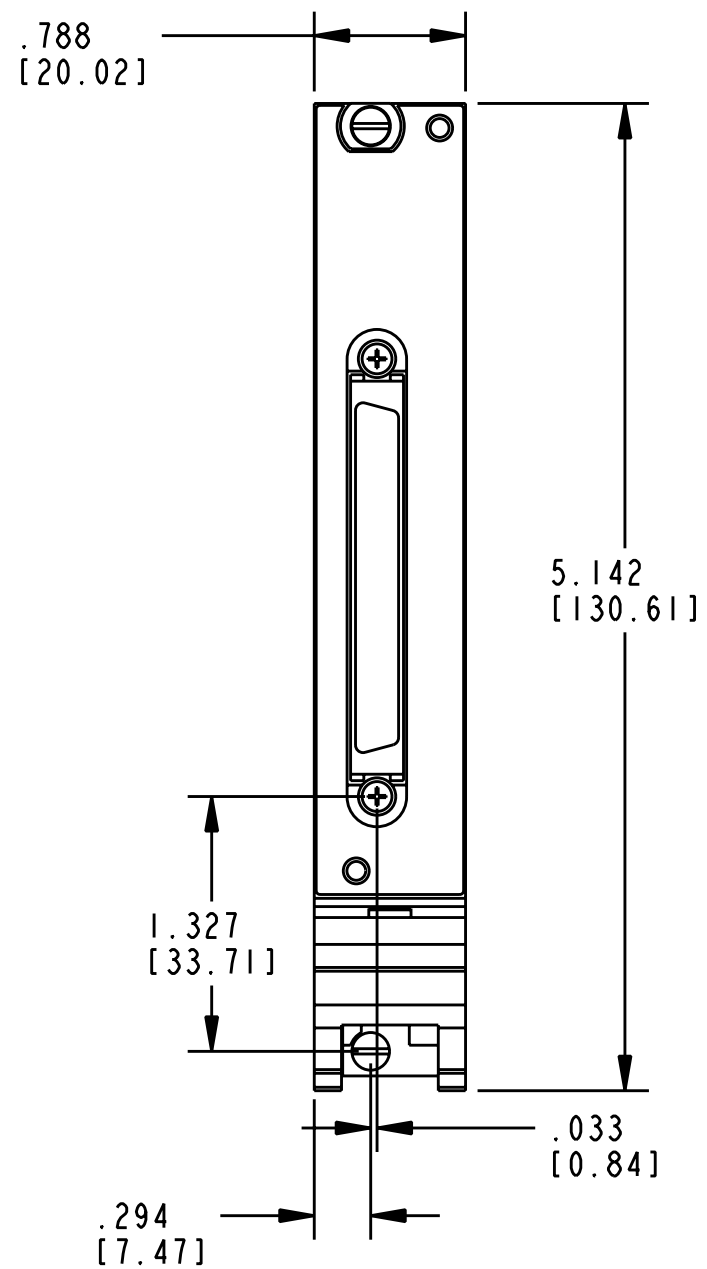

 **CLICK HERE**

**PXI-6713**

CUSTOMER DRAWING

UNLESS OTHERWISE SPECIFIED  
 DIMENSIONS ARE IN INCHES AND  
 (MILLIMETERS).

AUSTIN, TEXAS

DO NOT SCALE DRAWING  
 THIRD ANGLE PROJECTION

TITLE  
 PXI MODULE  
 68 POS SCSI, INVERTED

SIZE	CODE	IDENT NO.	MM/DD/YYYY
B	7U296		09-12-2007
SCALE: 1/1			SHEET   OF