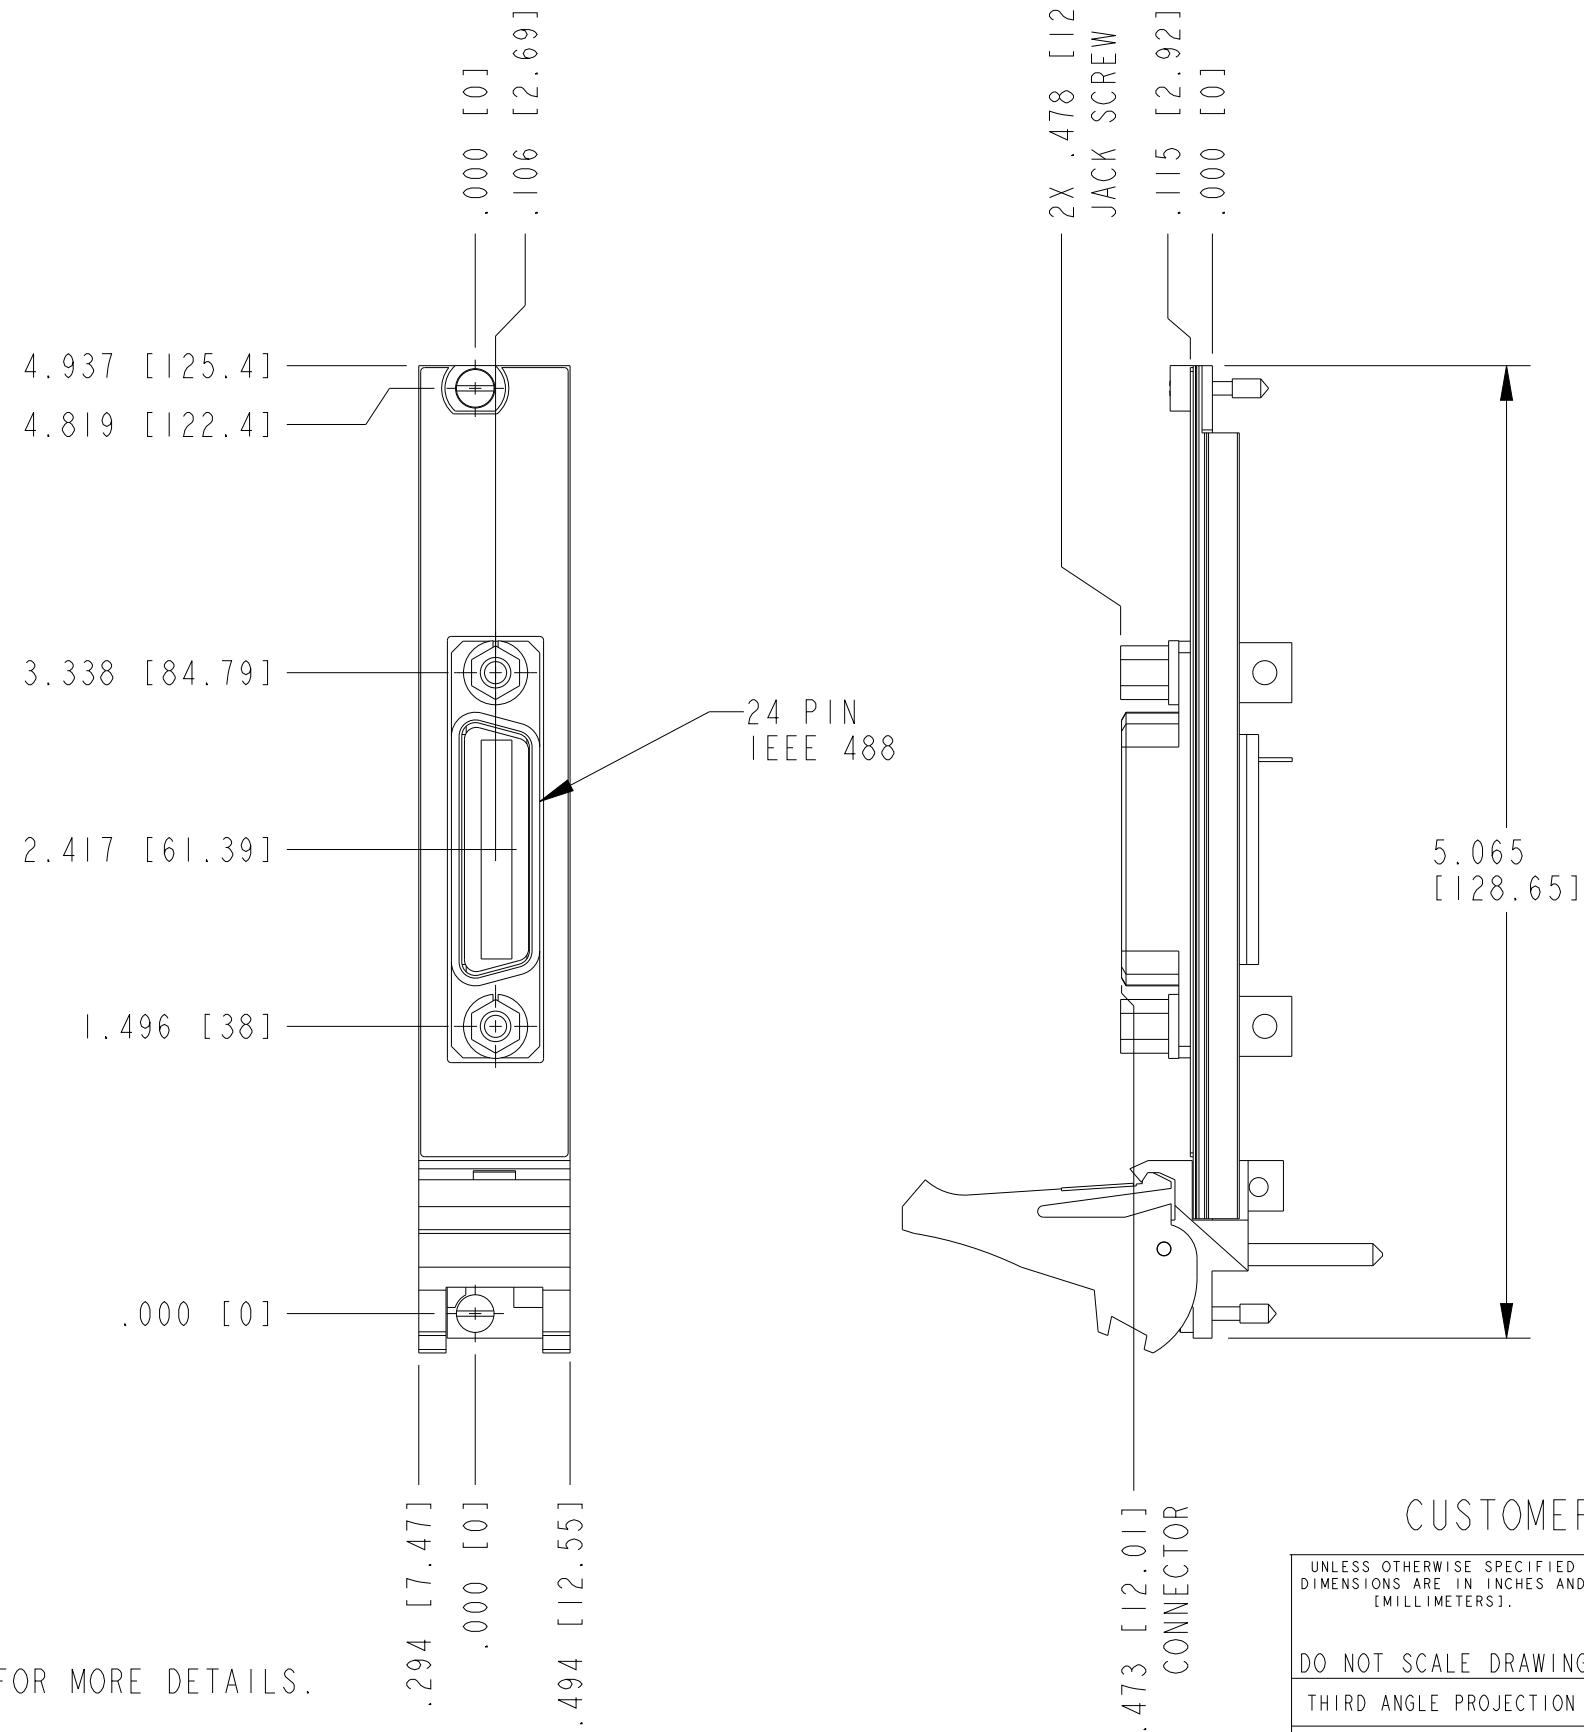

1. REFER TO PRODUCT MANUAL ON NI.COM FOR MORE DETAILS.
NOTES: UNLESS OTHERWISE SPECIFIED.

CUSTOMER DRAWING

UNLESS OTHERWISE SPECIFIED DIMENSIONS ARE IN INCHES AND [MILLIMETERS].		NATIONAL INSTRUMENTS® AUSTIN, TEXAS	
DO NOT SCALE DRAWING		TITLE	
THIRD ANGLE PROJECTION		CUSTOMER DRAWING, PXI-GPIB	
SIZE	CODE IDENT NO.	MM/DD/YYYY	
B	7U296	09/05/2013	
SCALE: 1/1		SHEET | OF |