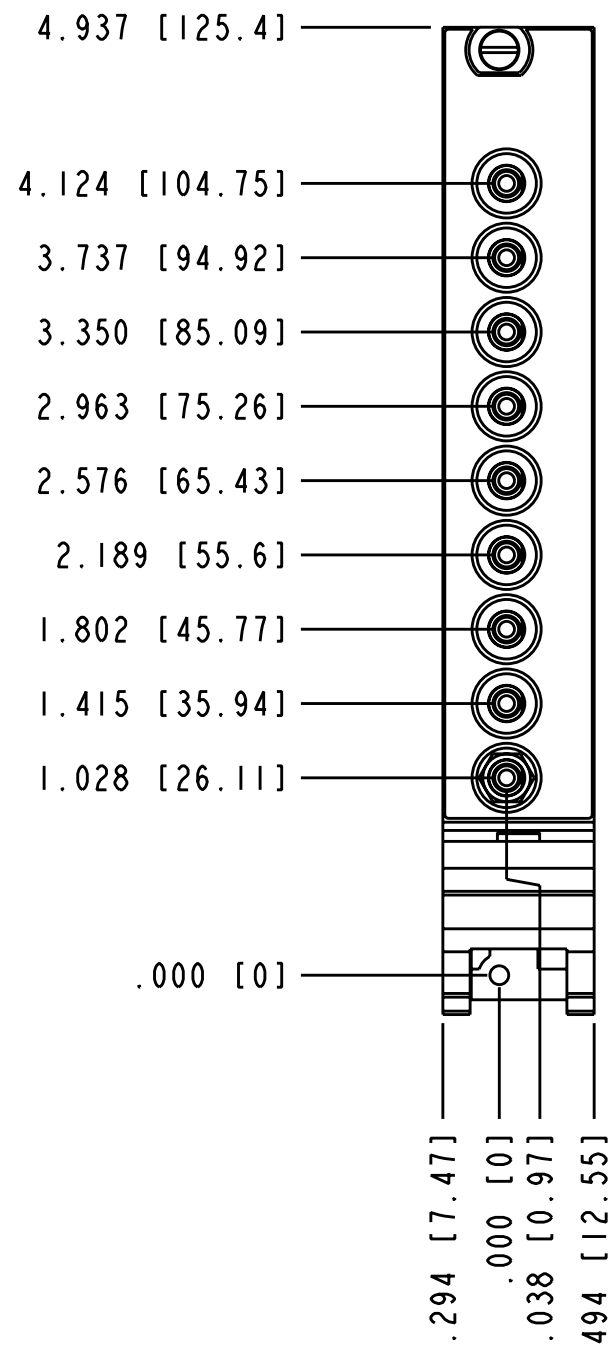

CUSTOMER DRAWING

UNLESS OTHERWISE SPECIFIED DIMENSIONS ARE IN INCHES AND (MILLIMETERS).		NATIONAL INSTRUMENTS® AUSTIN, TEXAS	
DO NOT SCALE DRAWING		TITLE	
THIRD ANGLE PROJECTION		NI PXI-4472 MODULE	
SIZE	CODE IDENT NO.	MM/DD/YYYY	
B	7U296	09-12-2007	
SCALE: 1/1		SHEET | OF |