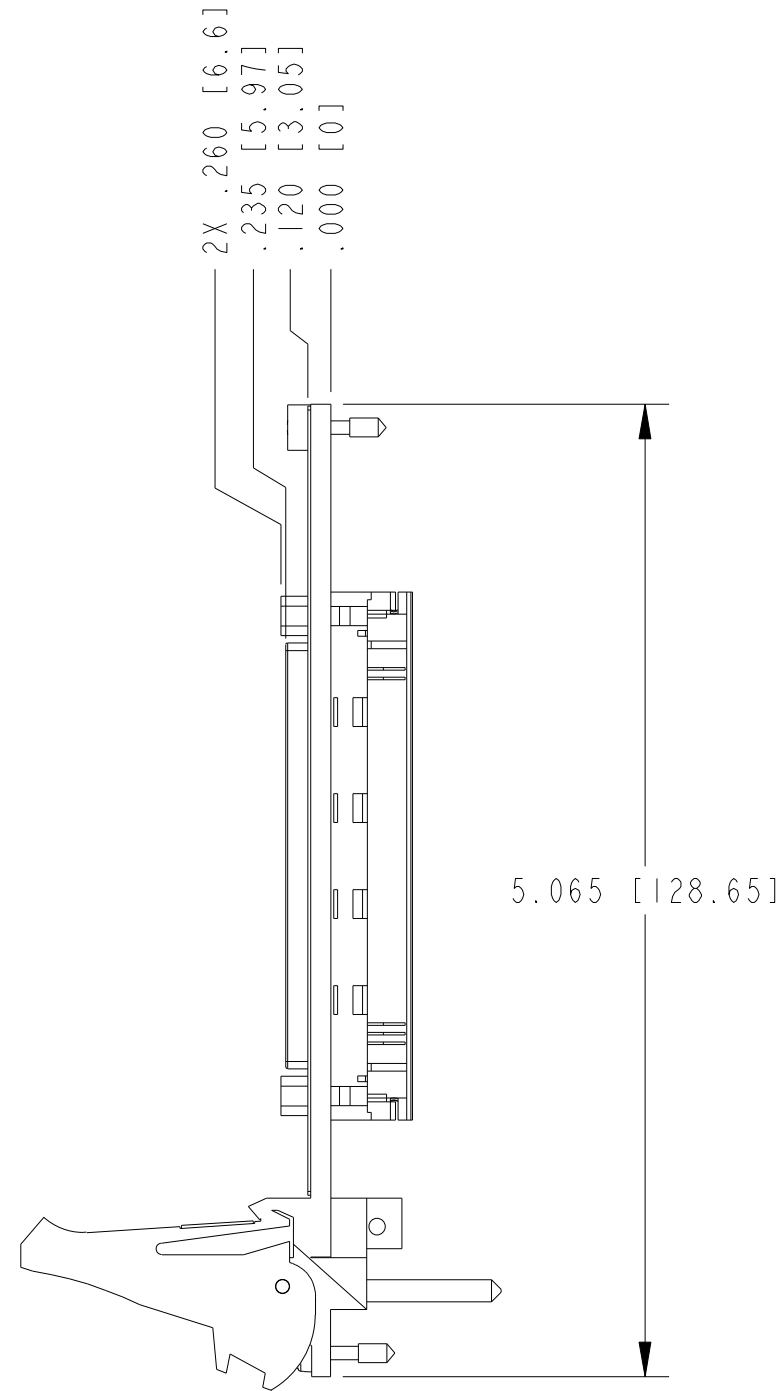

 **CLICK HERE**

**PXI-2530B**

CUSTOMER DRAWING

UNLESS OTHERWISE SPECIFIED DIMENSIONS ARE IN INCHES AND [MILLIMETERS].		 NATIONAL INSTRUMENTS® AUSTIN, TEXAS	
DO NOT SCALE DRAWING		TITLE PX1-2530B	
THIRD ANGLE PROJECTION		SIZE CODE IDENT NO. MM/DD/YYYY B 7U296 01/21/2011	
		SCALE: 1/1	SHEET   OF