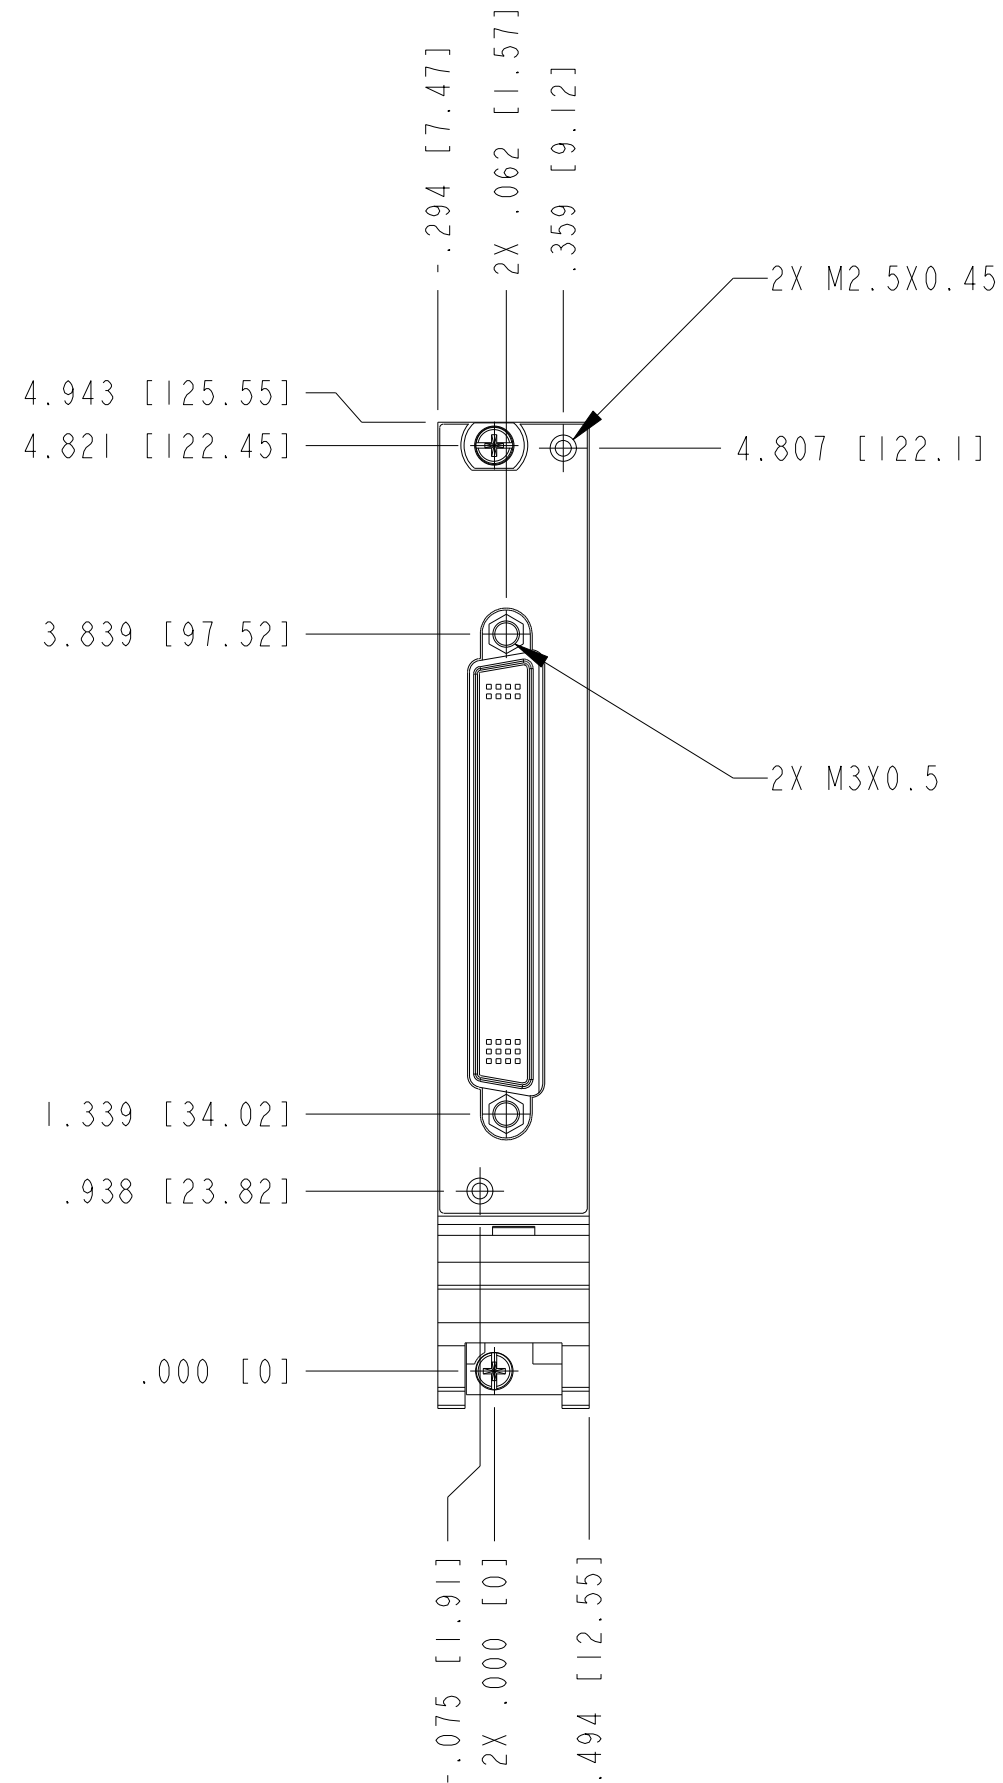

 **CLICK HERE**

**PXI-2530B**

CUSTOMER DRAWING

UNLESS OTHERWISE SPECIFIED DIMENSIONS ARE IN INCHES AND [MILLIMETERS].		 NATIONAL INSTRUMENTS® AUSTIN, TEXAS	
DO NOT SCALE DRAWING		TITLE PX1-2530B	
THIRD ANGLE PROJECTION		SIZE CODE IDENT NO. MM/DD/YYYY B 7U296 01/21/2011	
		SCALE: 1/1	SHEET   OF