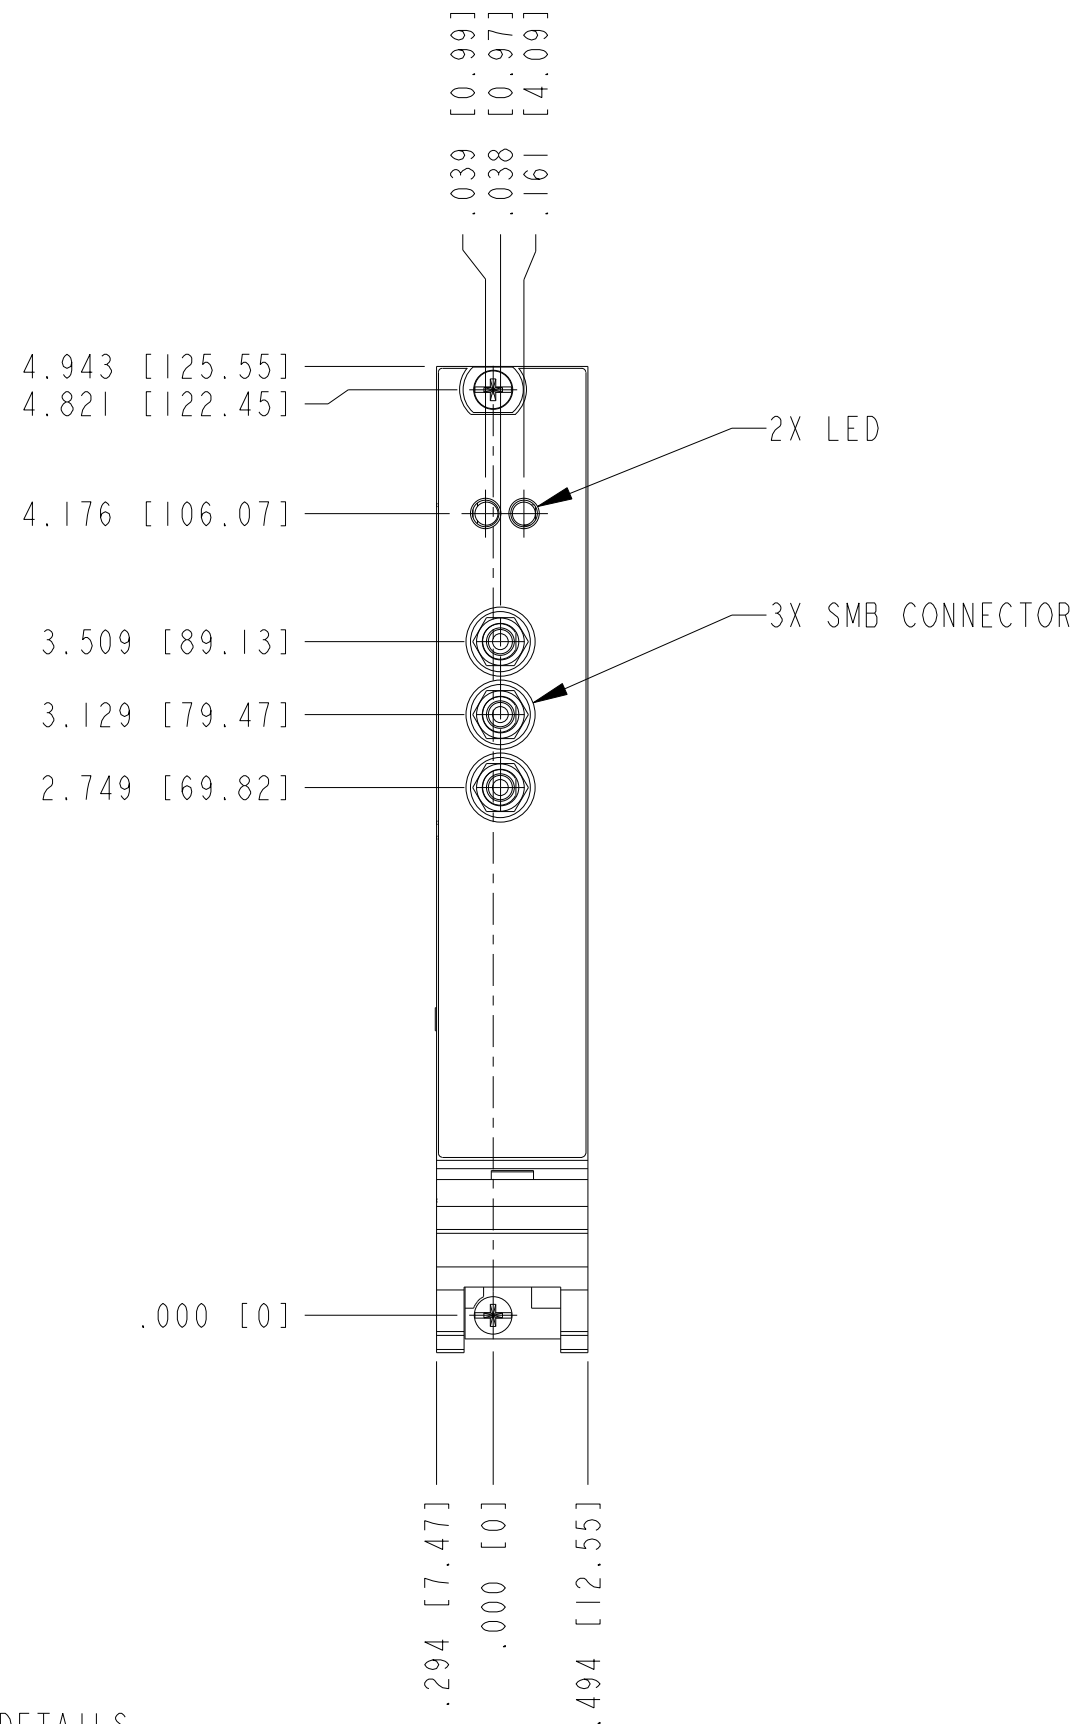

 **CLICK HERE**

**PXI-6651**

1. REFER TO PRODUCT MANUAL ON NI.COM FOR MORE DETAILS.  
 NOTES: UNLESS OTHERWISE SPECIFIED.

CUSTOMER DRAWING

UNLESS OTHERWISE SPECIFIED DIMENSIONS ARE IN INCHES AND [MILLIMETERS].		 NATIONAL INSTRUMENTS® AUSTIN, TEXAS	
DO NOT SCALE DRAWING		TITLE	
THIRD ANGLE PROJECTION		CUSTOMER DRAWING, PXI-6651	
SIZE	CODE IDENT NO.	MM/DD/YYYY	
B	7U296	06/11/09	
SCALE: 1/1		SHEET   OF	