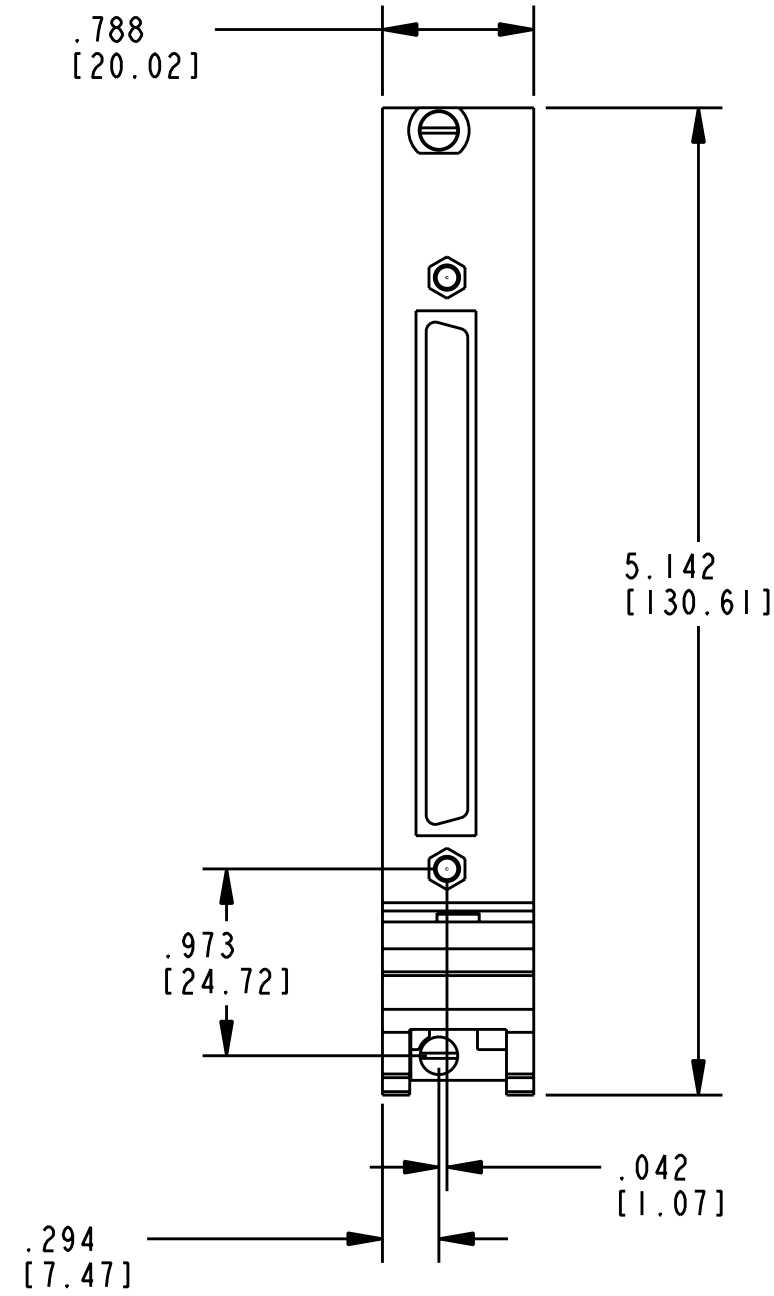

CUSTOMER DRAWING

UNLESS OTHERWISE SPECIFIED DIMENSIONS ARE IN INCHES AND (MILLIMETERS).		NATIONAL INSTRUMENTS® AUSTIN, TEXAS	
DO NOT SCALE DRAWING		TITLE	
THIRD ANGLE PROJECTION		PXI MODULE 100 POS SCSI	
SIZE	CODE IDENT NO.	MM/DD/YYYY	
B	7U296	10-10-2007	
SCALE: 1/1		SHEET | OF |