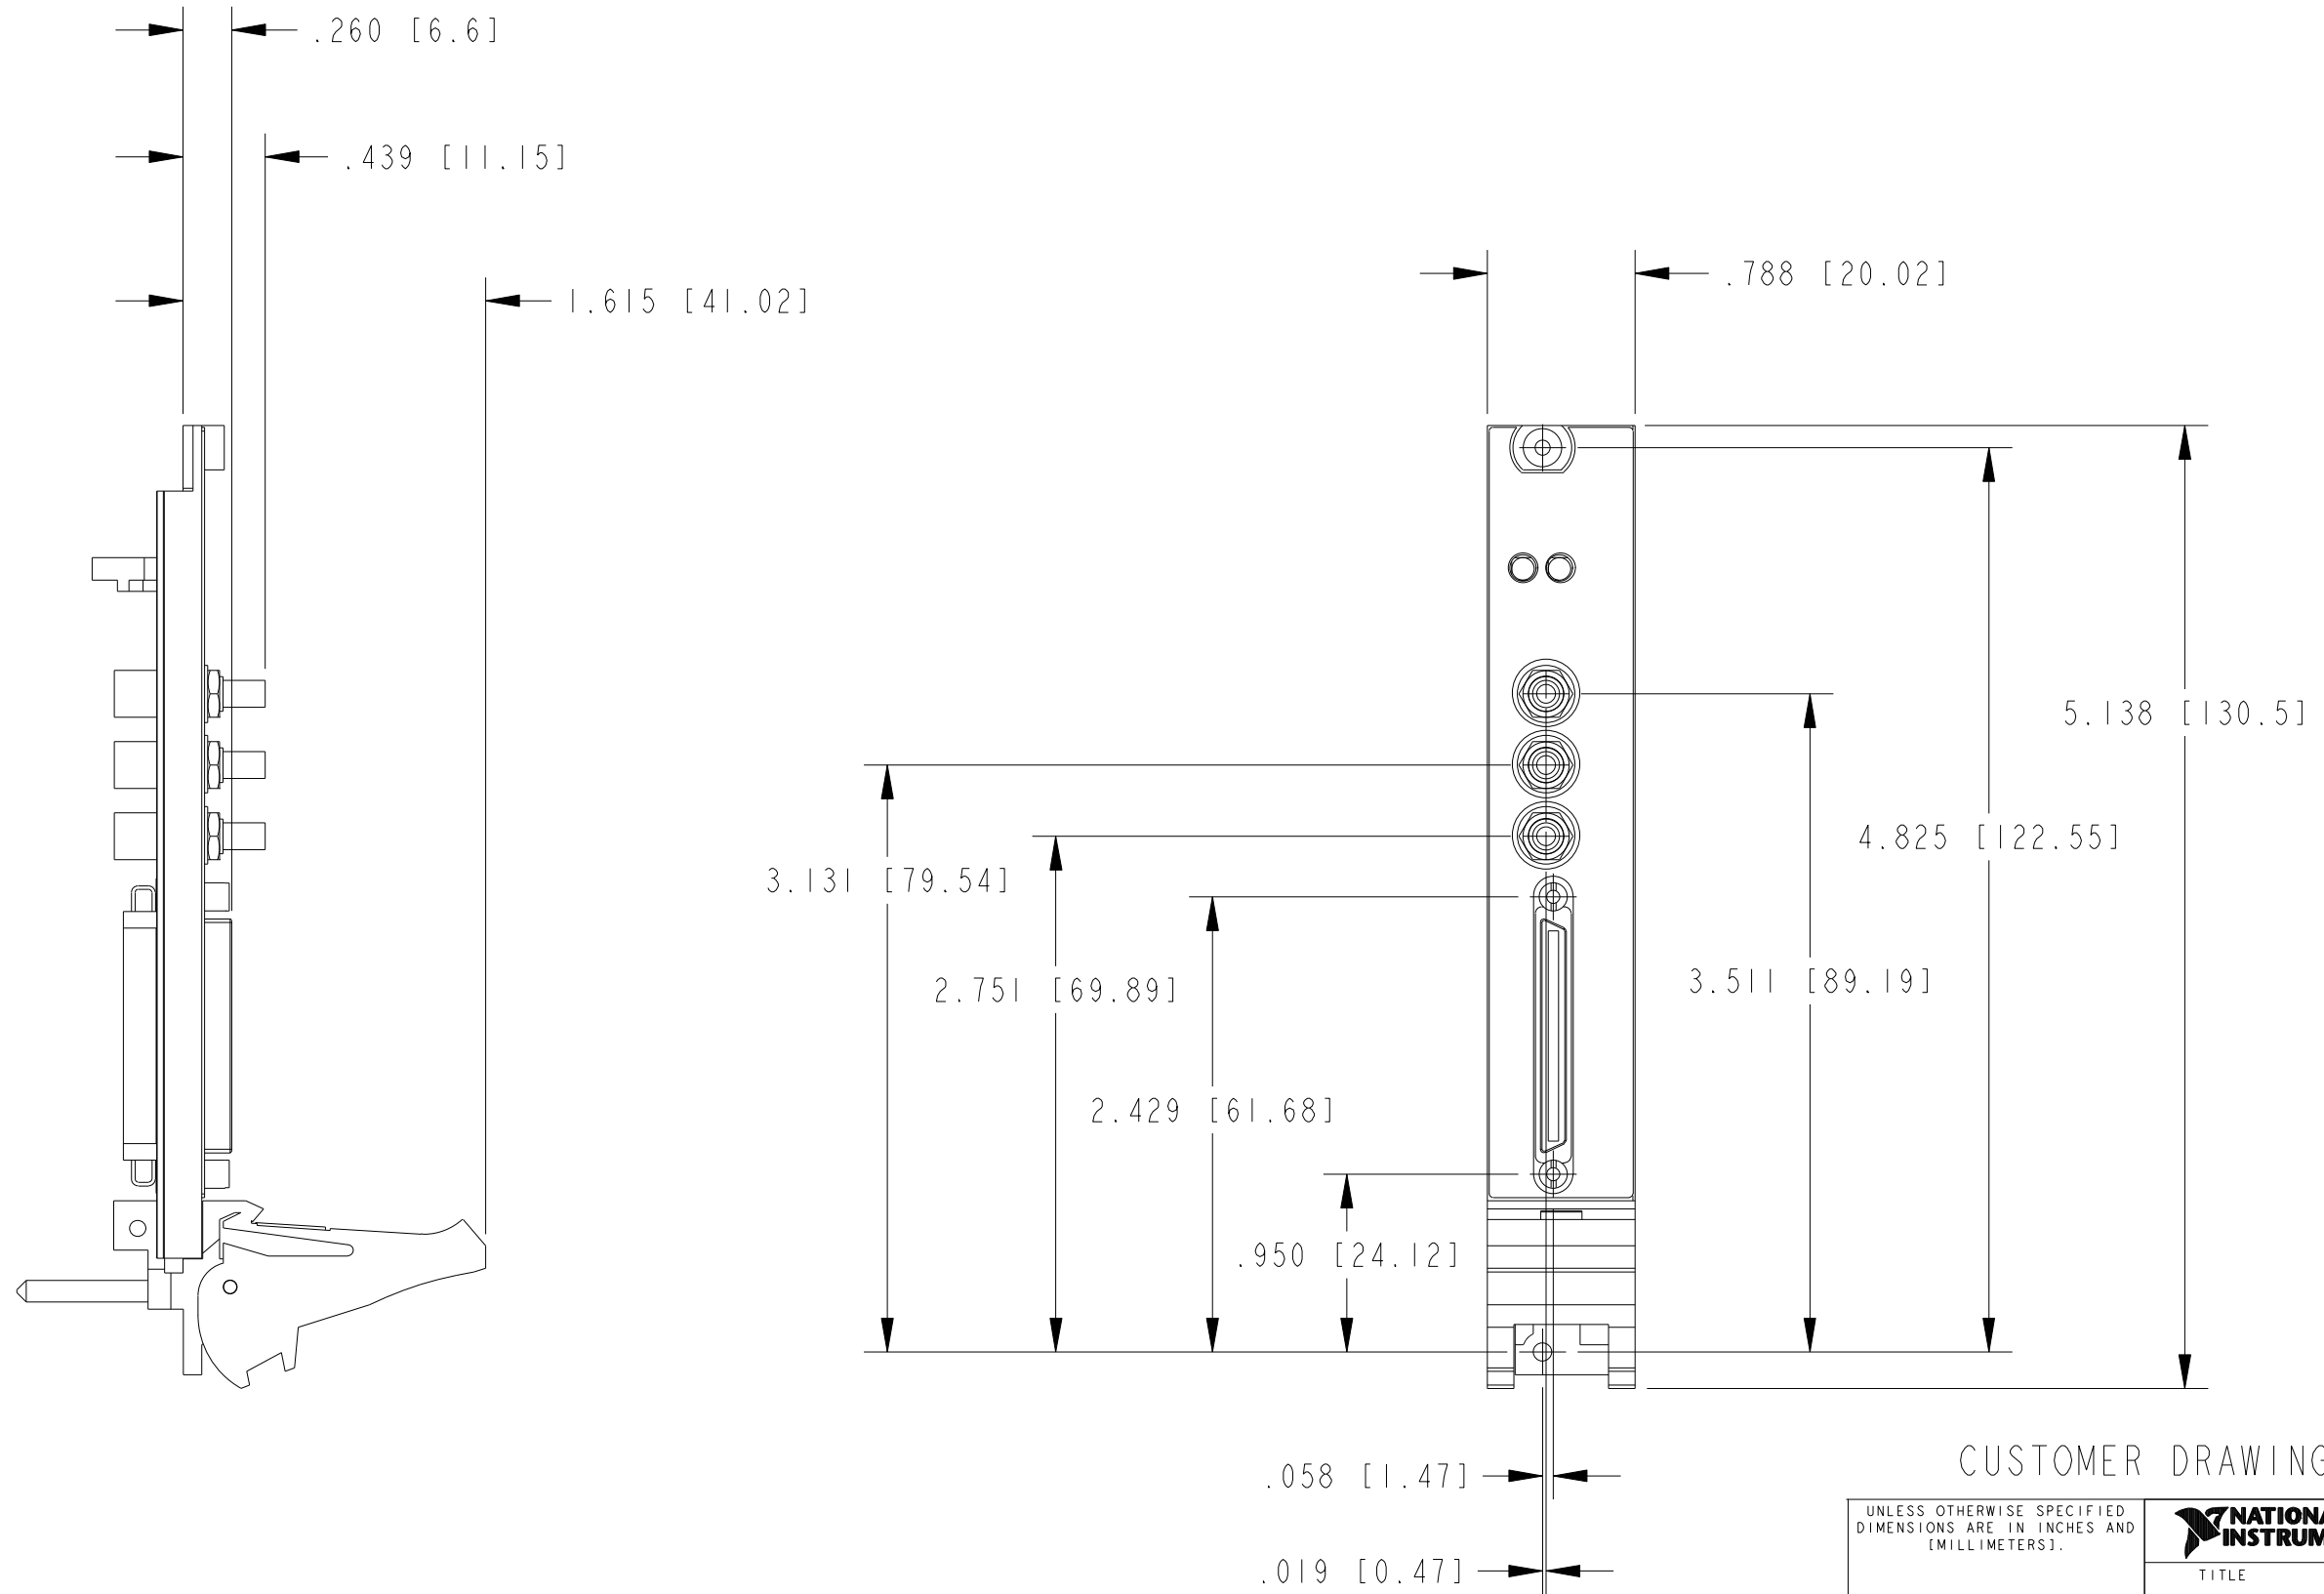

 **CLICK HERE**

**PXI-6541**

CUSTOMER DRAWING

UNLESS OTHERWISE SPECIFIED DIMENSIONS ARE IN INCHES AND [MILLIMETERS].		 NATIONAL INSTRUMENTS® AUSTIN, TEXAS	
DO NOT SCALE DRAWING		TITLE PXI-6541	
THIRD ANGLE PROJECTION		SIZE CODE IDENT NO. MM/DD/YYYY B 7U296 08/06/07	
		SCALE: 1/1	SHEET   OF