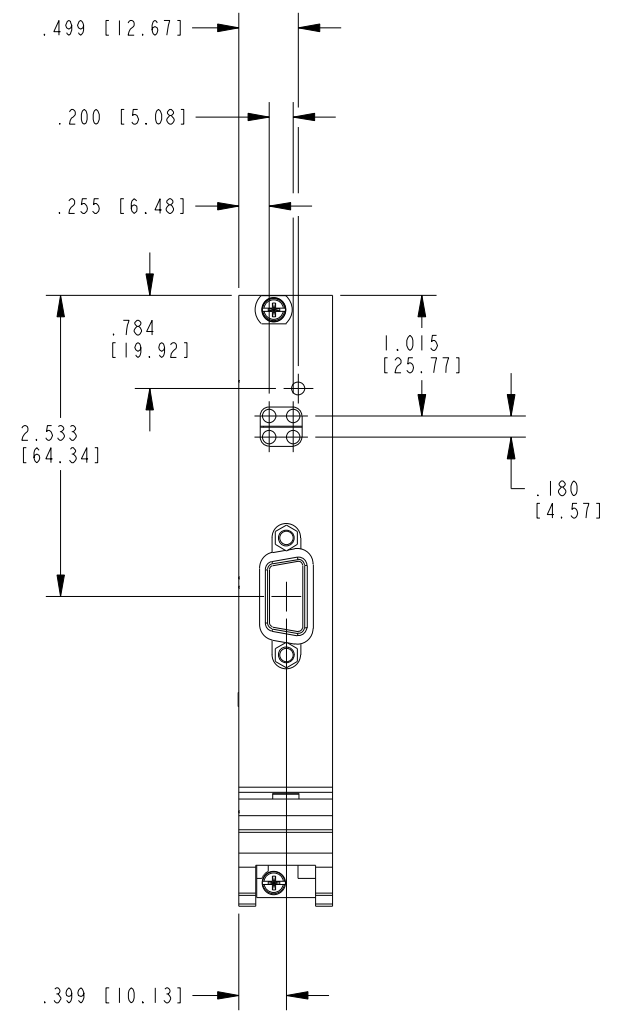

D
C
B
A

NOTES: UNLESS OTHERWISE SPECIFIED.

CUSTOMER DRAWING

UNLESS OTHERWISE SPECIFIED DIMENSIONS ARE IN INCHES AND [MILLIMETERS].	NATIONAL INSTRUMENTS®		AUSTIN, TEXAS
	TITLE CUSTOMER DRAWING, PXI-8331		
DO NOT SCALE DRAWING	SIZE	CODE IDENT NO.	MM/DD/YYYY
THIRD ANGLE PROJECTION	C	7U296	05/05/08
	SCALE: 1/1	SHEET	OF