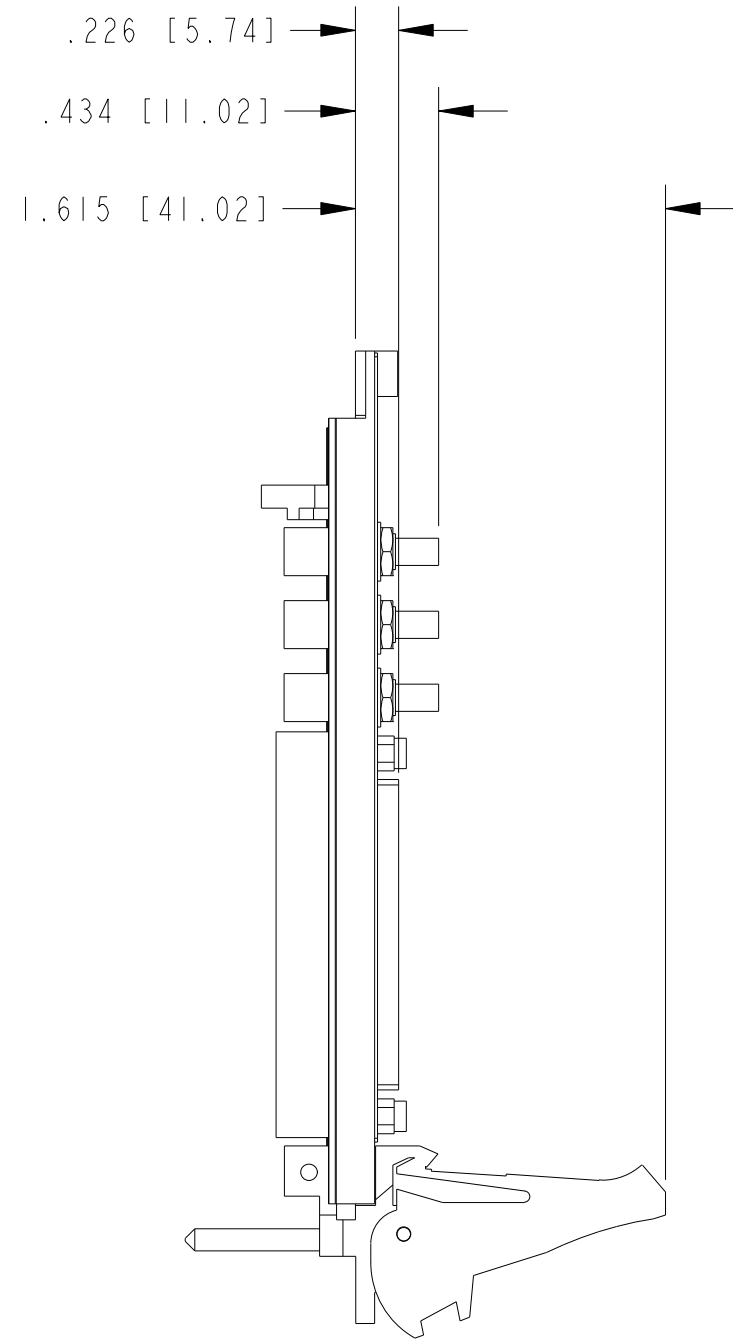

 **CLICK HERE**

**PXI-6561**

CUSTOMER DRAWING

UNLESS OTHERWISE SPECIFIED  
 DIMENSIONS ARE IN INCHES AND  
 [MILLIMETERS].

AUSTIN, TEXAS

DO NOT SCALE DRAWING

THIRD ANGLE PROJECTION

TITLE

PXI-6561

SIZE	CODE	IDENT NO.	MM/DD/YYYY
B	7U296		08/10/07

SCALE: 1/1	SHEET 1 OF 1
------------	--------------