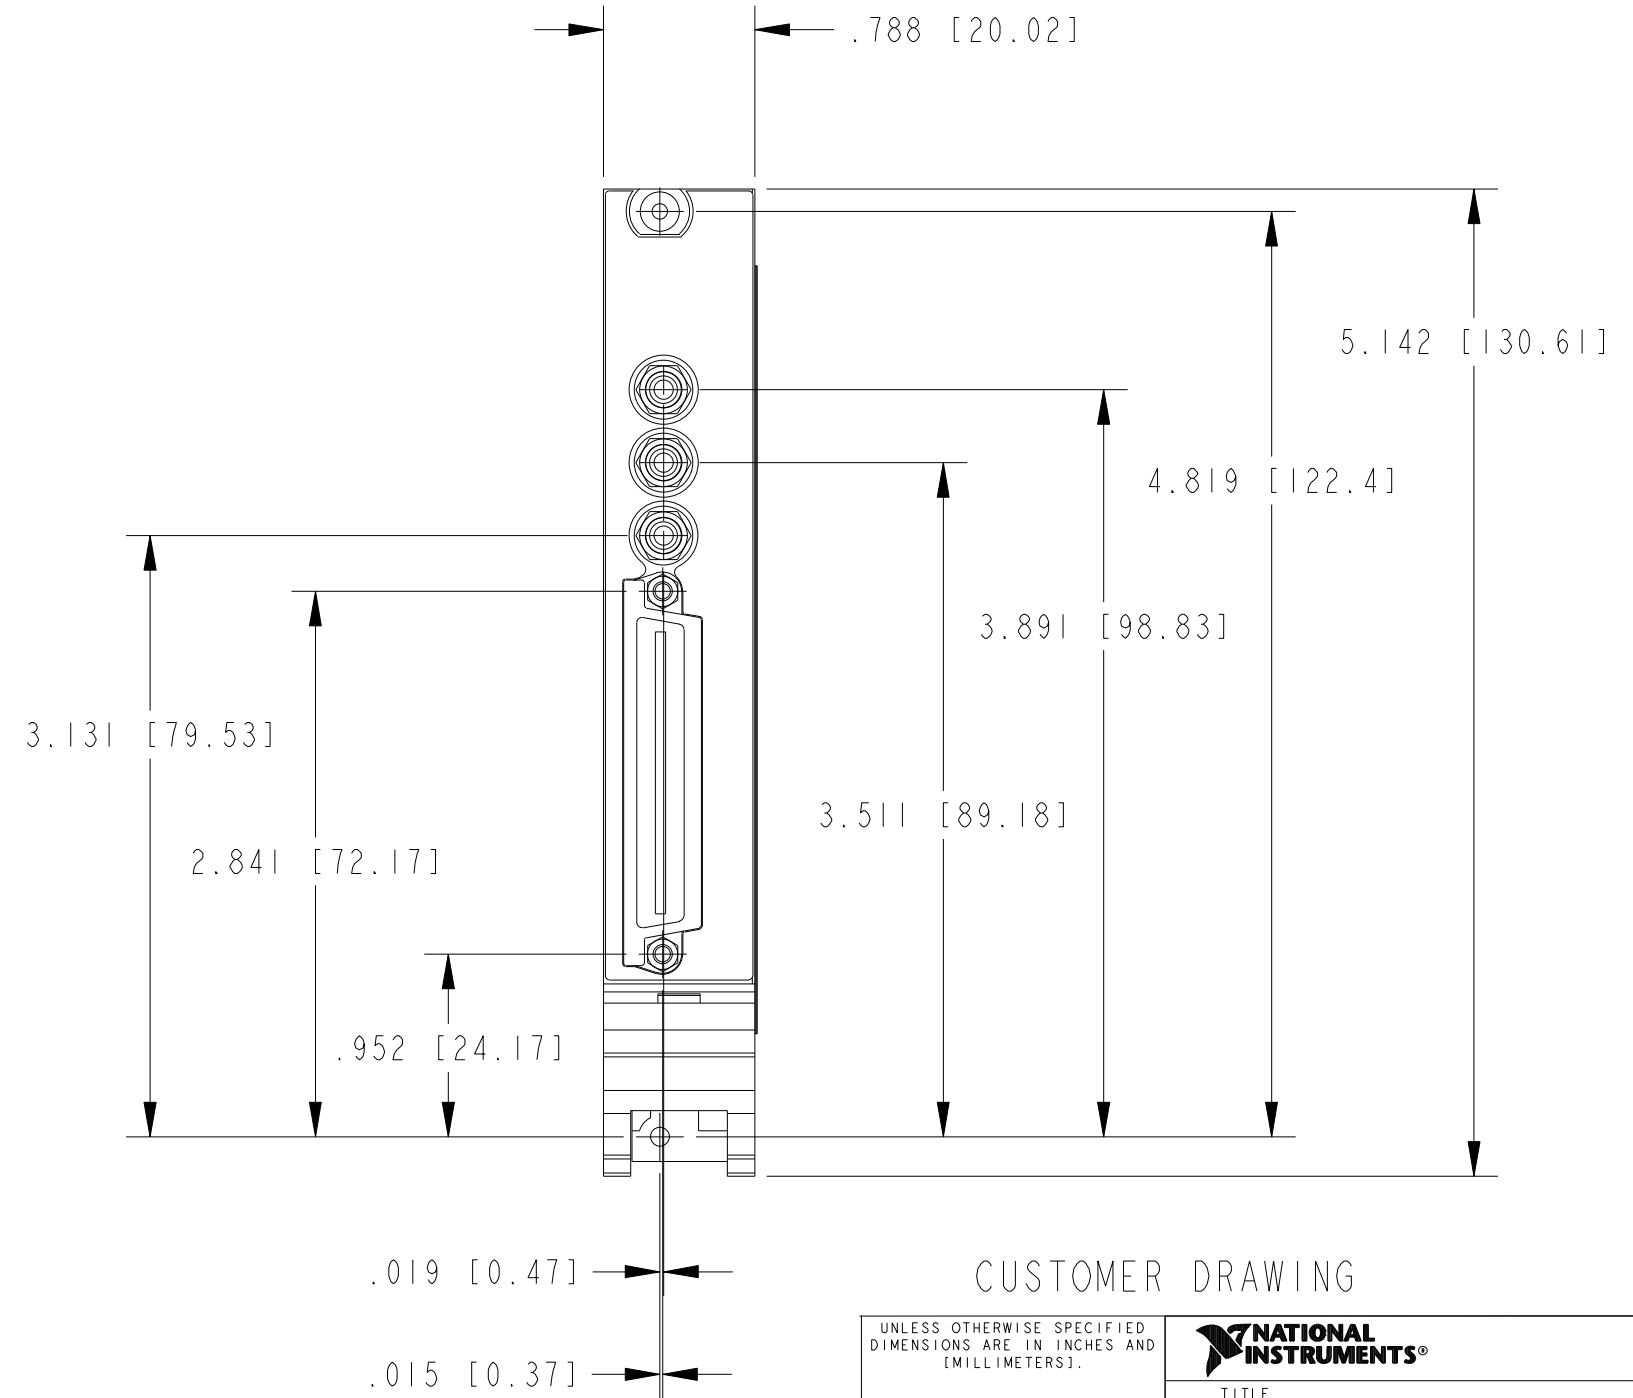

 **CLICK HERE**

**PXI-6561**

CUSTOMER DRAWING

UNLESS OTHERWISE SPECIFIED  
 DIMENSIONS ARE IN INCHES AND  
 [MILLIMETERS].

AUSTIN, TEXAS

DO NOT SCALE DRAWING

THIRD ANGLE PROJECTION

TITLE

PXI-6561

SIZE	CODE	IDENT NO.	MM/DD/YYYY
B	7U296		08/10/07

SCALE: 1/1	SHEET 1 OF 1
------------	--------------