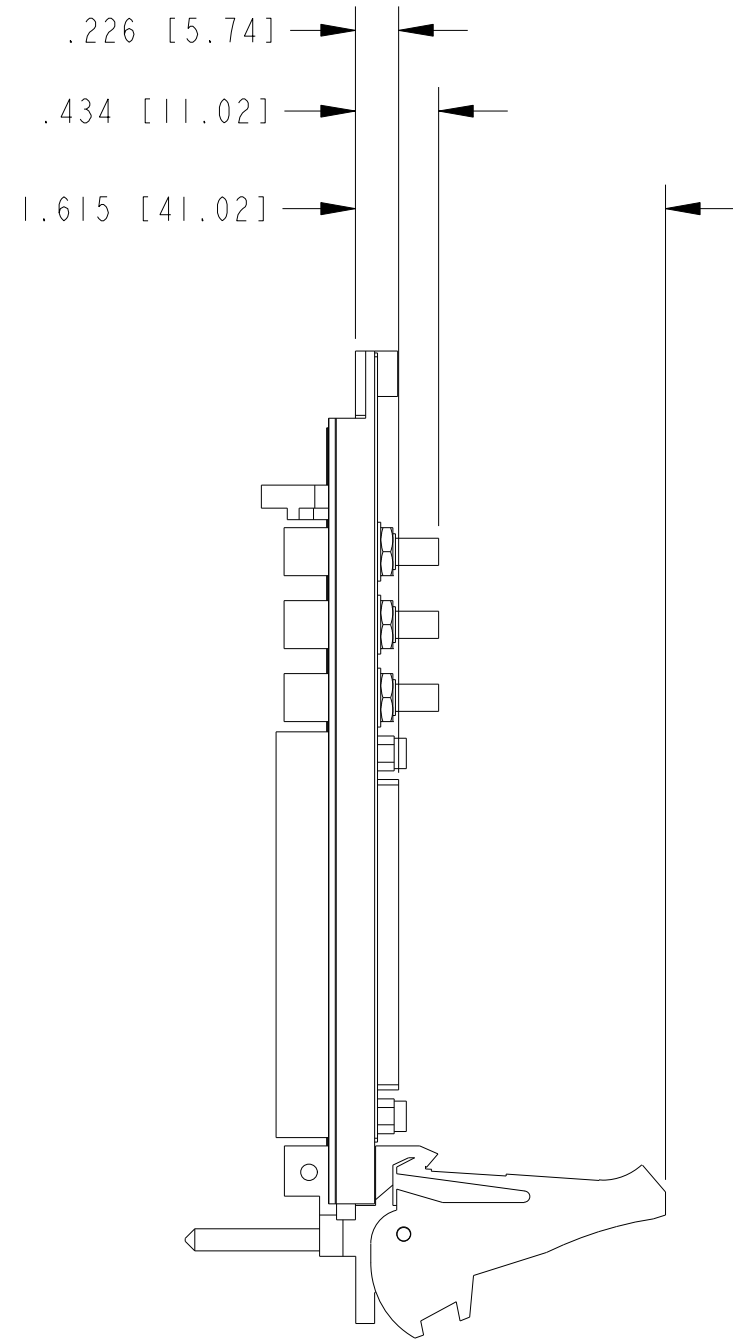

 **CLICK HERE**

**PXI-6562**

CUSTOMER DRAWING

UNLESS OTHERWISE SPECIFIED  
 DIMENSIONS ARE IN INCHES AND  
 [MILLIMETERS].

AUSTIN, TEXAS

DO NOT SCALE DRAWING

THIRD ANGLE PROJECTION

TITLE

PXI-6562

SIZE CODE IDENT NO. MM/DD/YYYY

B 7U296

08/10/07

SCALE: 1/1

SHEET | OF |