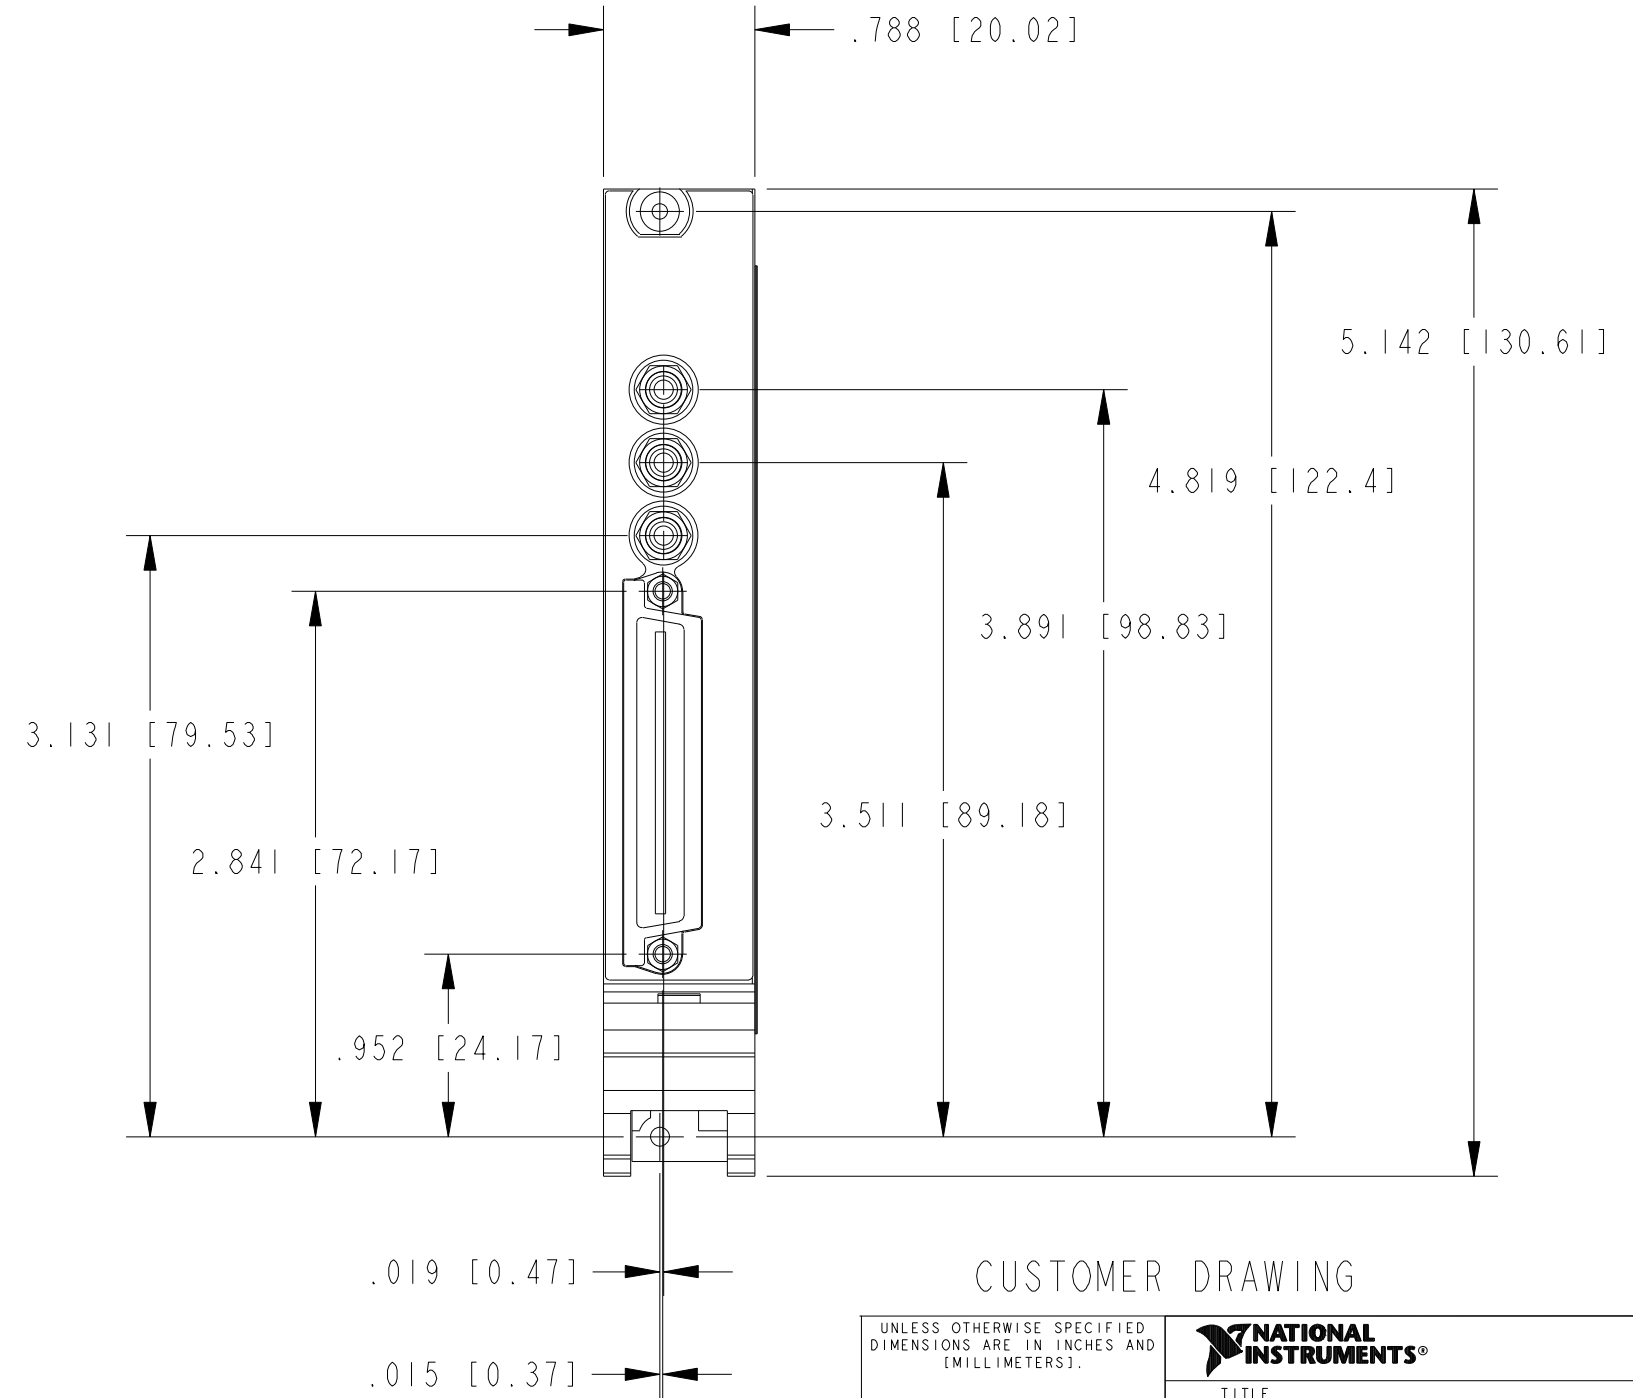

 **CLICK HERE**

**PXI-6562**

CUSTOMER DRAWING

UNLESS OTHERWISE SPECIFIED  
 DIMENSIONS ARE IN INCHES AND  
 [MILLIMETERS].

AUSTIN, TEXAS

DO NOT SCALE DRAWING

THIRD ANGLE PROJECTION

TITLE

PXI-6562

SIZE CODE IDENT NO. MM/DD/YYYY

B 7U296

08/10/07

SCALE: 1/1

SHEET | OF |