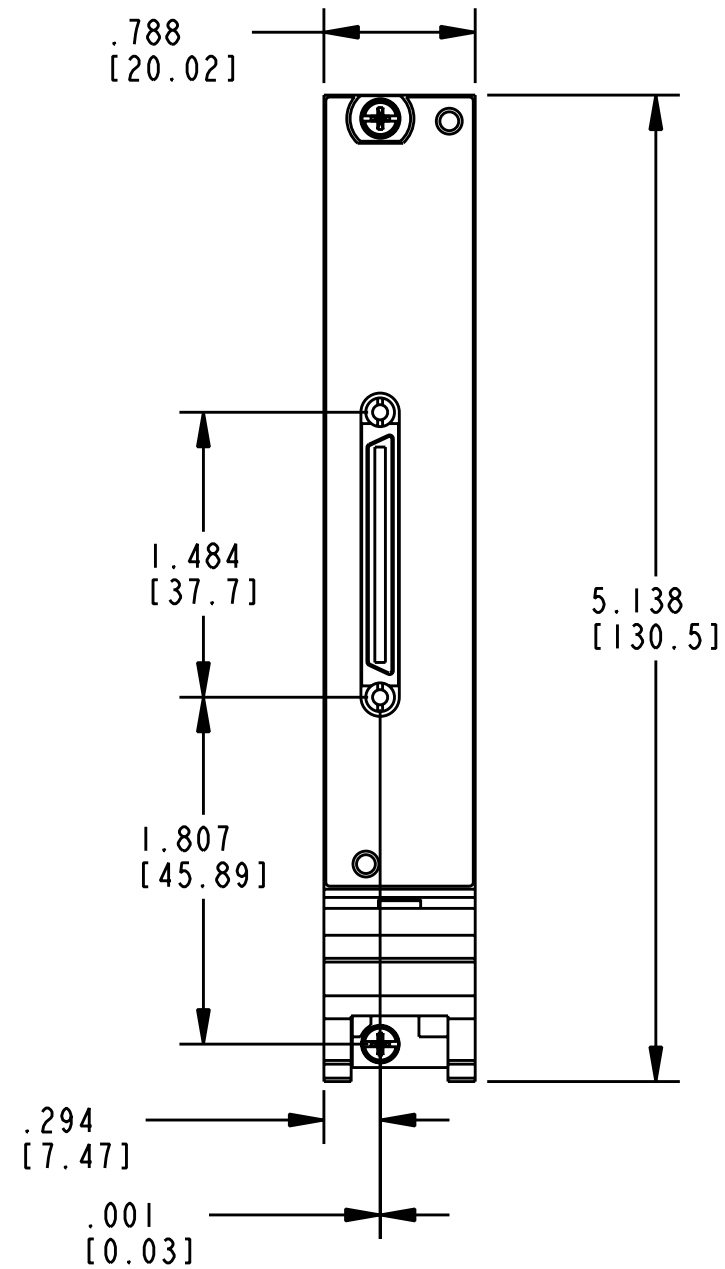

 **CLICK HERE**

**PXI-6143**

CUSTOMER DRAWING

UNLESS OTHERWISE SPECIFIED DIMENSIONS ARE IN INCHES AND (MILLIMETERS).		 NATIONAL INSTRUMENTS® AUSTIN, TEXAS	
DO NOT SCALE DRAWING		TITLE	
THIRD ANGLE PROJECTION		PXI MODULE 68 POS VHDCI, 1X	
SIZE	CODE IDENT NO.	MM/DD/YYYY	
B	7U296	09-12-2007	
SCALE: 1/1		SHEET   OF	