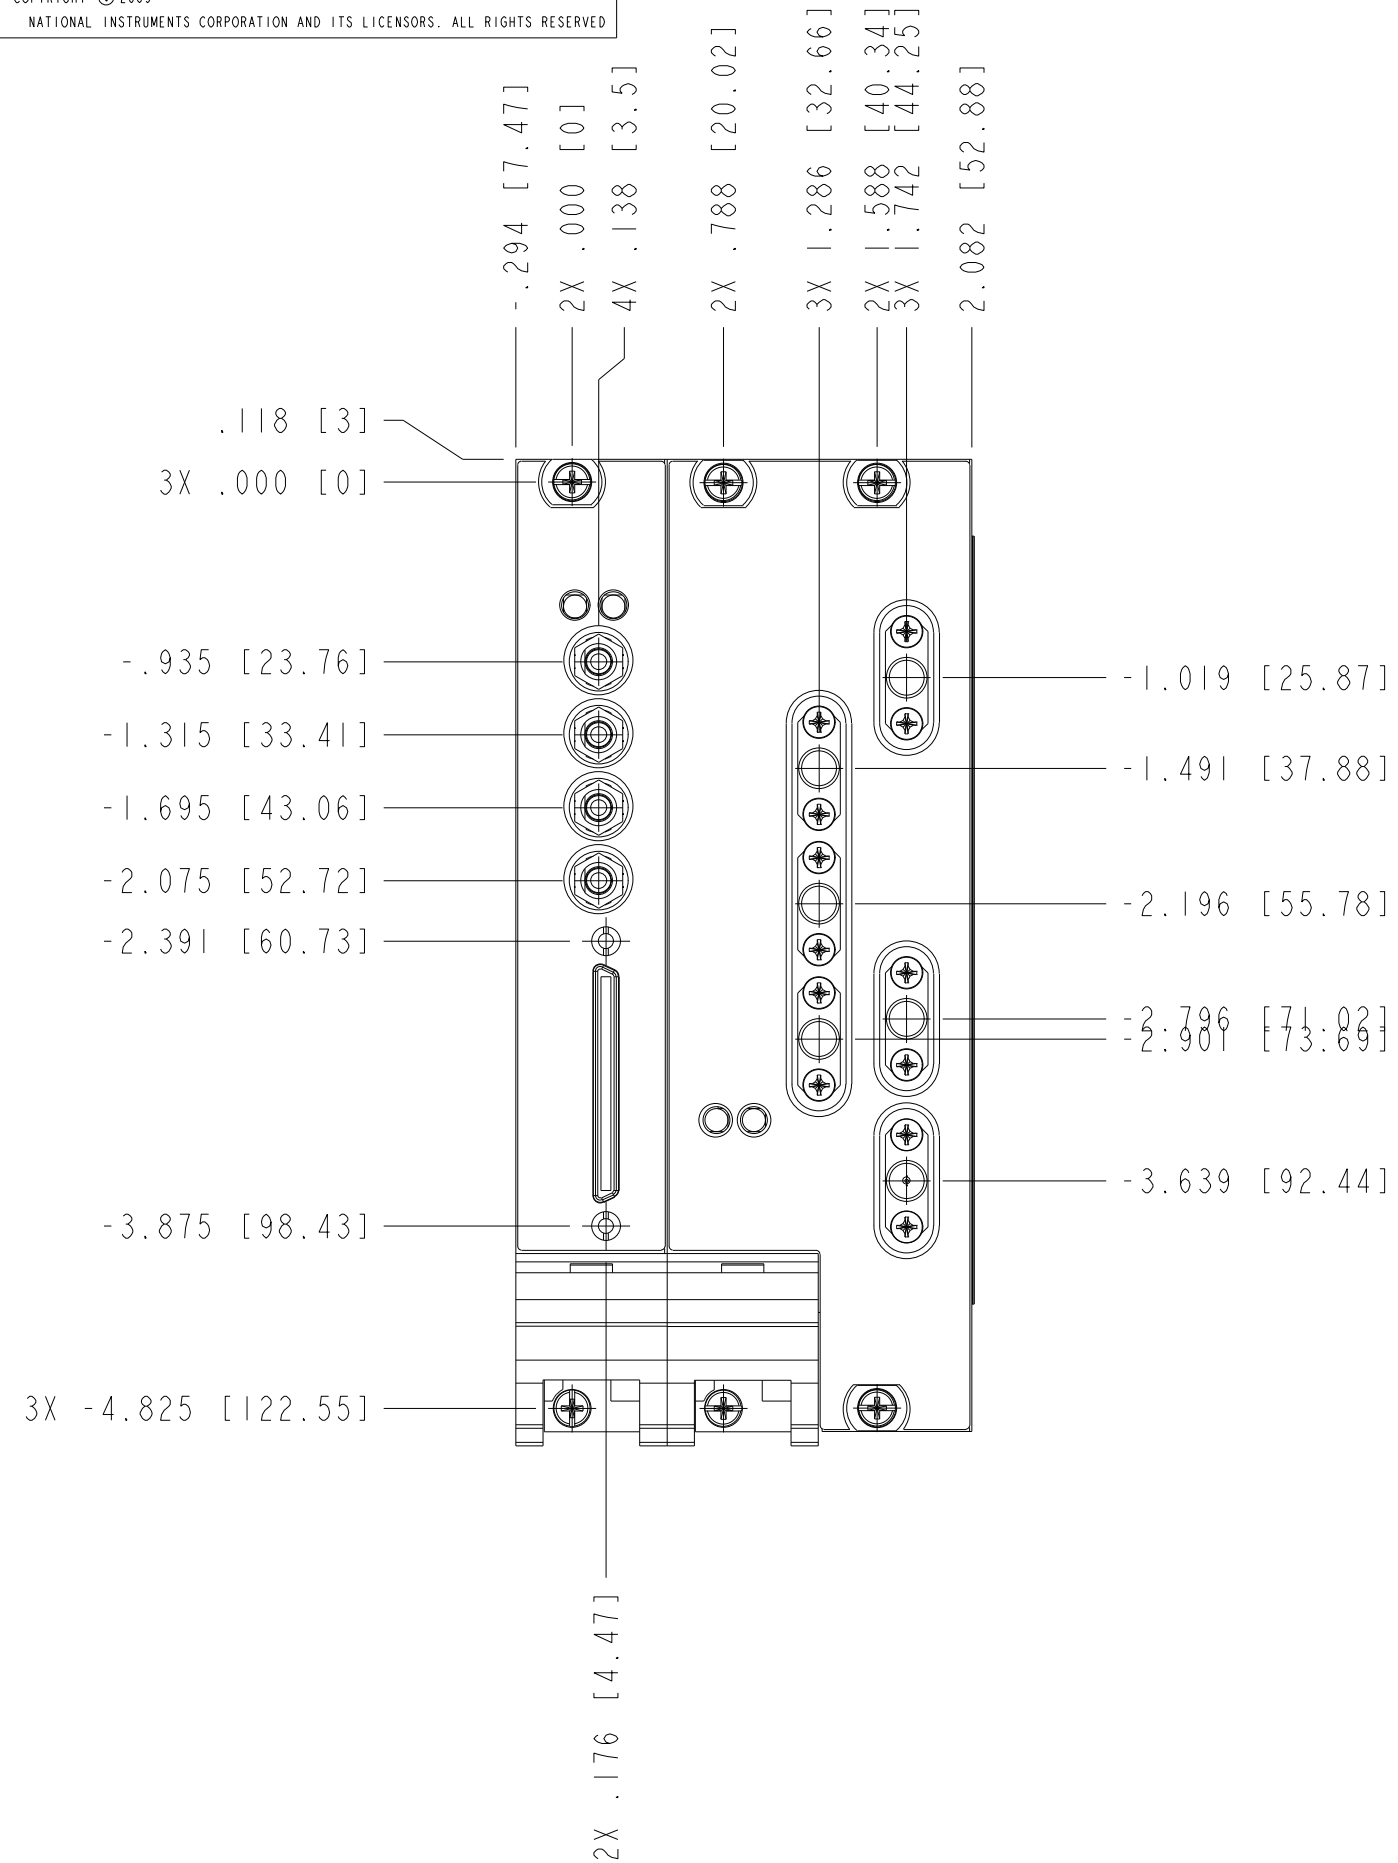

CUSTOMER DRAWING

UNLESS OTHERWISE SPECIFIED DIMENSIONS ARE IN INCHES AND [MILLIMETERS].		NATIONAL INSTRUMENTS® AUSTIN, TEXAS	
DO NOT SCALE DRAWING		TITLE PXI-5671	
THIRD ANGLE PROJECTION		SIZE CODE IDENT NO. MM/DD/YYYY B 7U296 12/31/09	
		SCALE: 1/1	SHEET | OF |