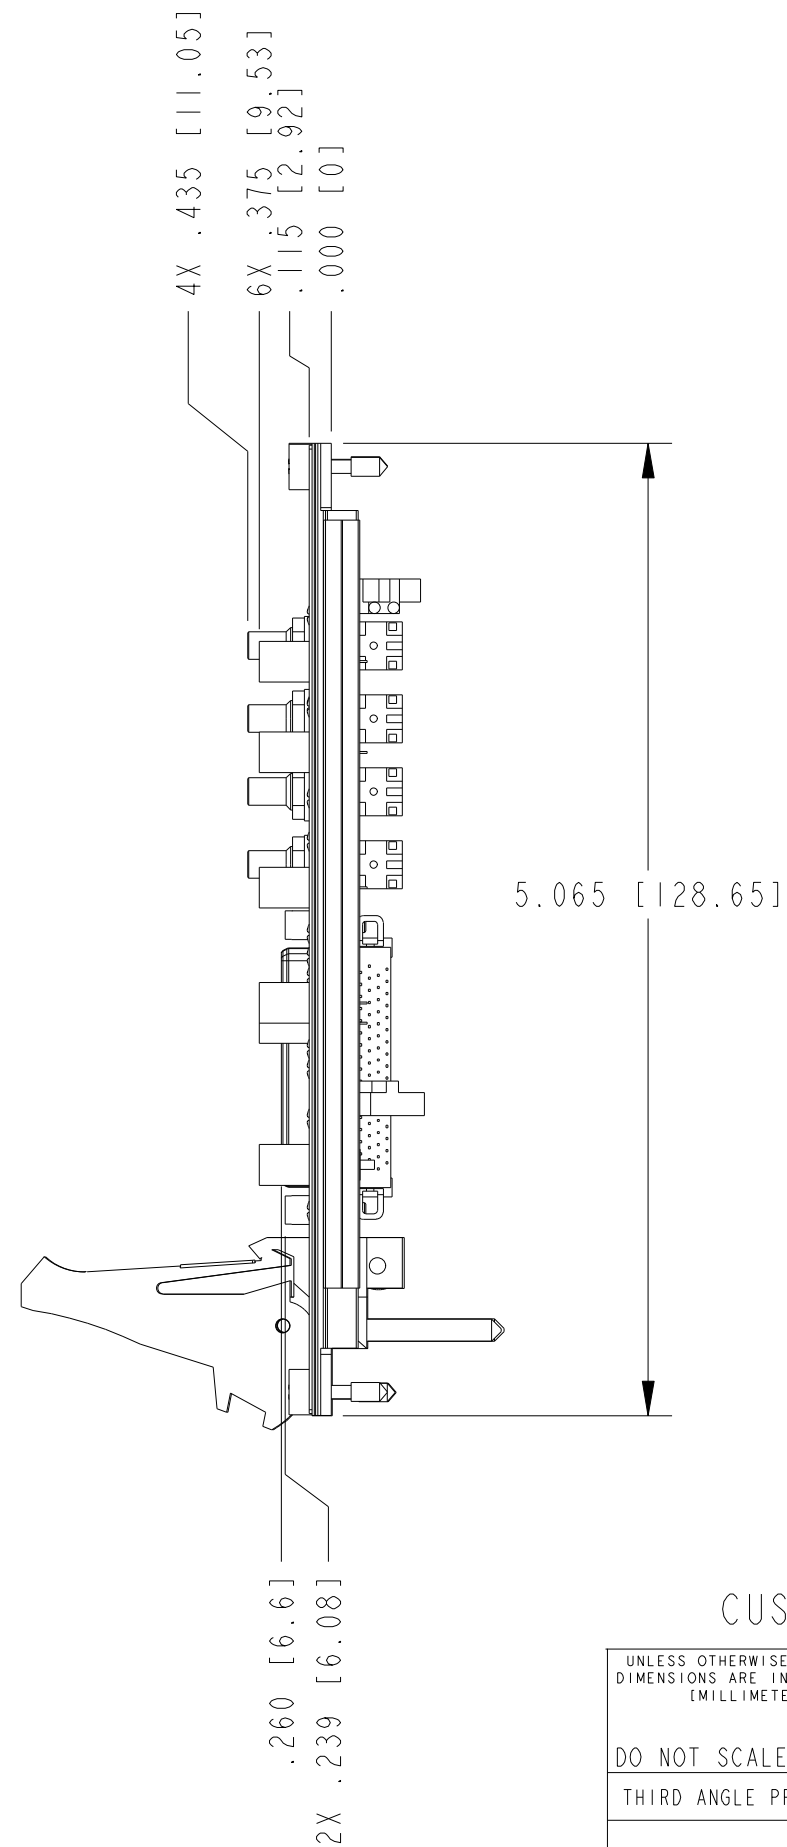

CUSTOMER DRAWING

UNLESS OTHERWISE SPECIFIED DIMENSIONS ARE IN INCHES AND [MILLIMETERS].		NATIONAL INSTRUMENTS® AUSTIN, TEXAS	
DO NOT SCALE DRAWING		TITLE PXI-5671	
THIRD ANGLE PROJECTION		SIZE CODE IDENT NO. MM/DD/YYYY B 7U296 12/31/09	
		SCALE: 1/1	SHEET | OF |