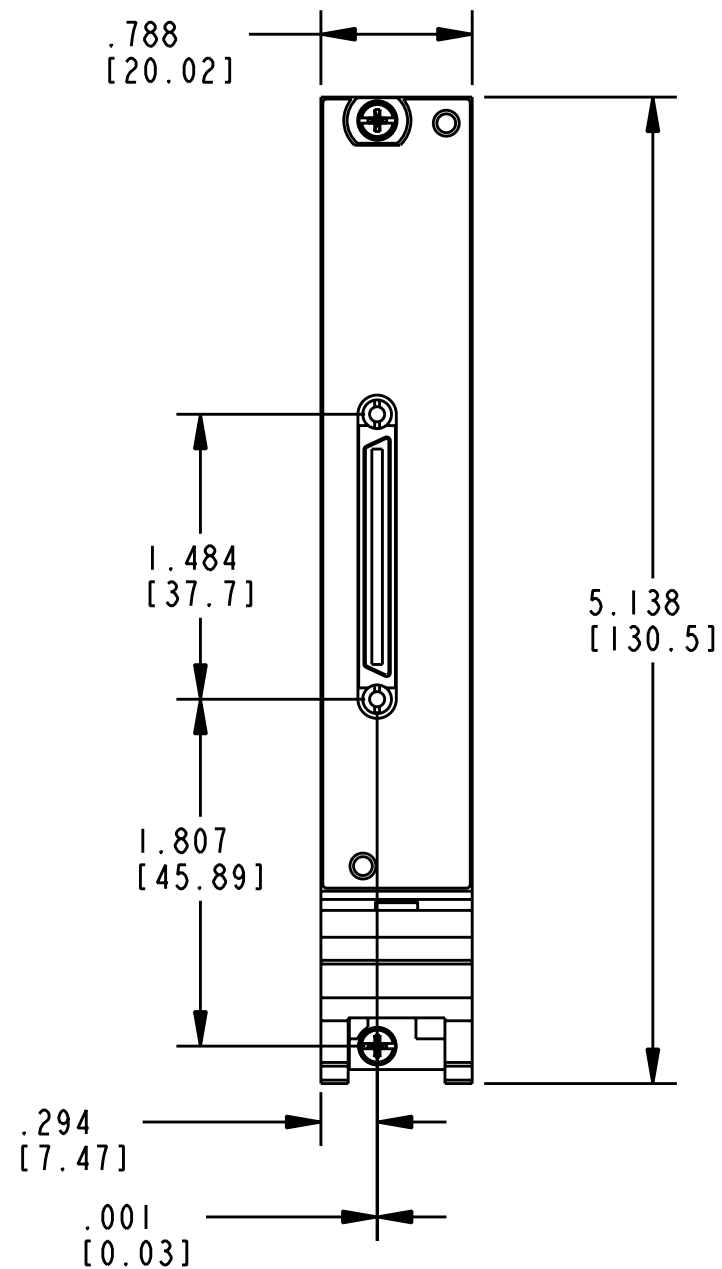

 **CLICK HERE**

**PXI-6220**

CUSTOMER DRAWING

UNLESS OTHERWISE SPECIFIED DIMENSIONS ARE IN INCHES AND (MILLIMETERS).		 NATIONAL INSTRUMENTS® AUSTIN, TEXAS	
DO NOT SCALE DRAWING		TITLE	
THIRD ANGLE PROJECTION		PXI MODULE 68 POS VHDCI, 1X	
SIZE	CODE IDENT NO.	MM/DD/YYYY	
B	7U296	09-12-2007	
SCALE: 1/1		SHEET   OF	