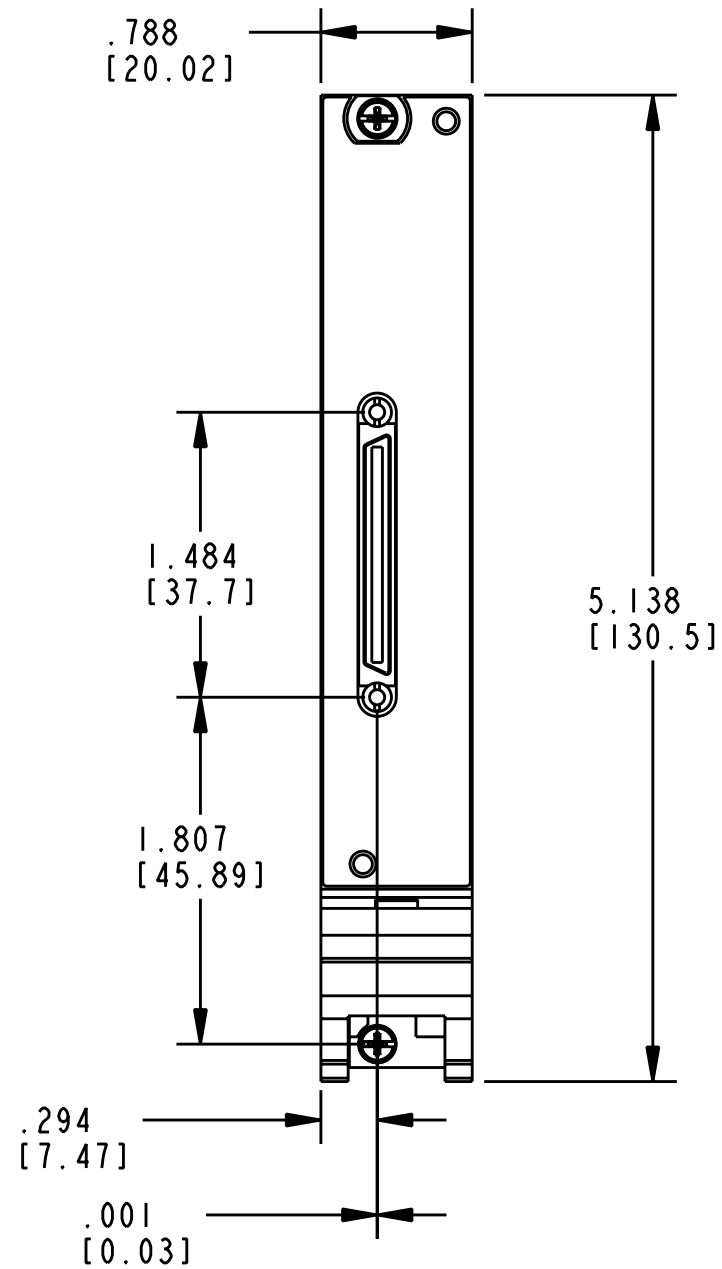

 **CLICK HERE**

**PXI-6250**

CUSTOMER DRAWING

UNLESS OTHERWISE SPECIFIED DIMENSIONS ARE IN INCHES AND (MILLIMETERS).		 NATIONAL INSTRUMENTS® AUSTIN, TEXAS	
DO NOT SCALE DRAWING		TITLE	
THIRD ANGLE PROJECTION		PXI MODULE 68 POS VHDCI, 1X	
SIZE	CODE	IDENT NO.	MM/DD/YYYY
B	7U296		09-12-2007
SCALE: 1/1			SHEET   OF