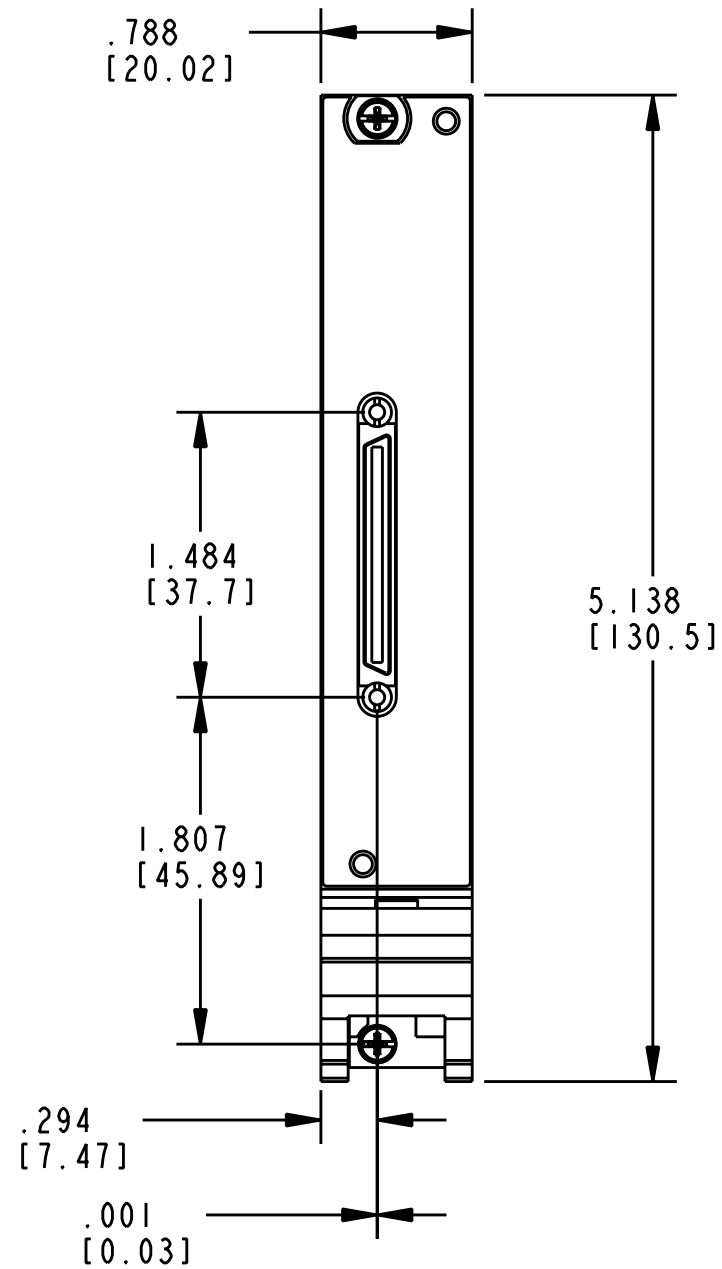

CUSTOMER DRAWING

UNLESS OTHERWISE SPECIFIED DIMENSIONS ARE IN INCHES AND (MILLIMETERS).		NATIONAL INSTRUMENTS® AUSTIN, TEXAS	
DO NOT SCALE DRAWING		TITLE	
THIRD ANGLE PROJECTION		PXI MODULE 68 POS VHDCI, 1X	
SIZE	CODE IDENT NO.	MM/DD/YYYY	
B	7U296	09-12-2007	
SCALE: 1/1		SHEET | OF |