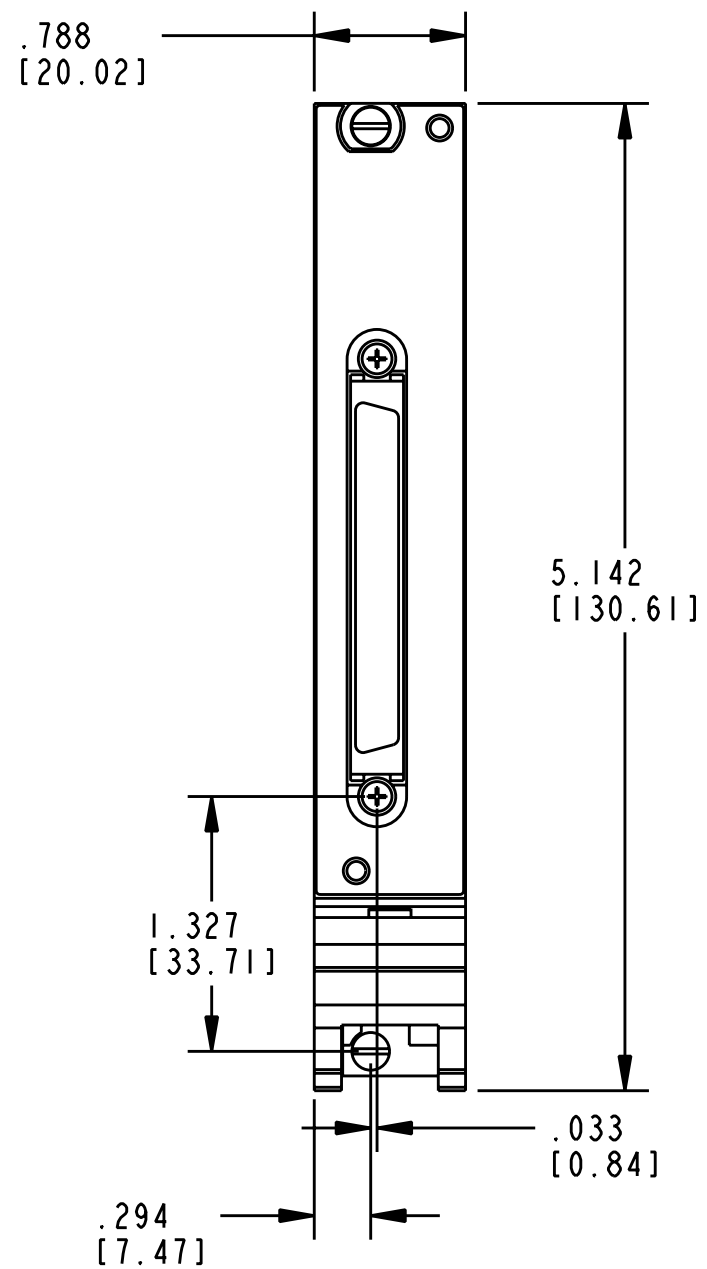

CUSTOMER DRAWING

UNLESS OTHERWISE SPECIFIED DIMENSIONS ARE IN INCHES AND (MILLIMETERS).		NATIONAL INSTRUMENTS® AUSTIN, TEXAS	
DO NOT SCALE DRAWING		TITLE	
THIRD ANGLE PROJECTION		PXI MODULE 68 POS SCSI, INVERTED	
SIZE	CODE IDENT NO.	MM/DD/YYYY	
B	7U296	09-12-2007	
SCALE: 1/1		SHEET | OF |