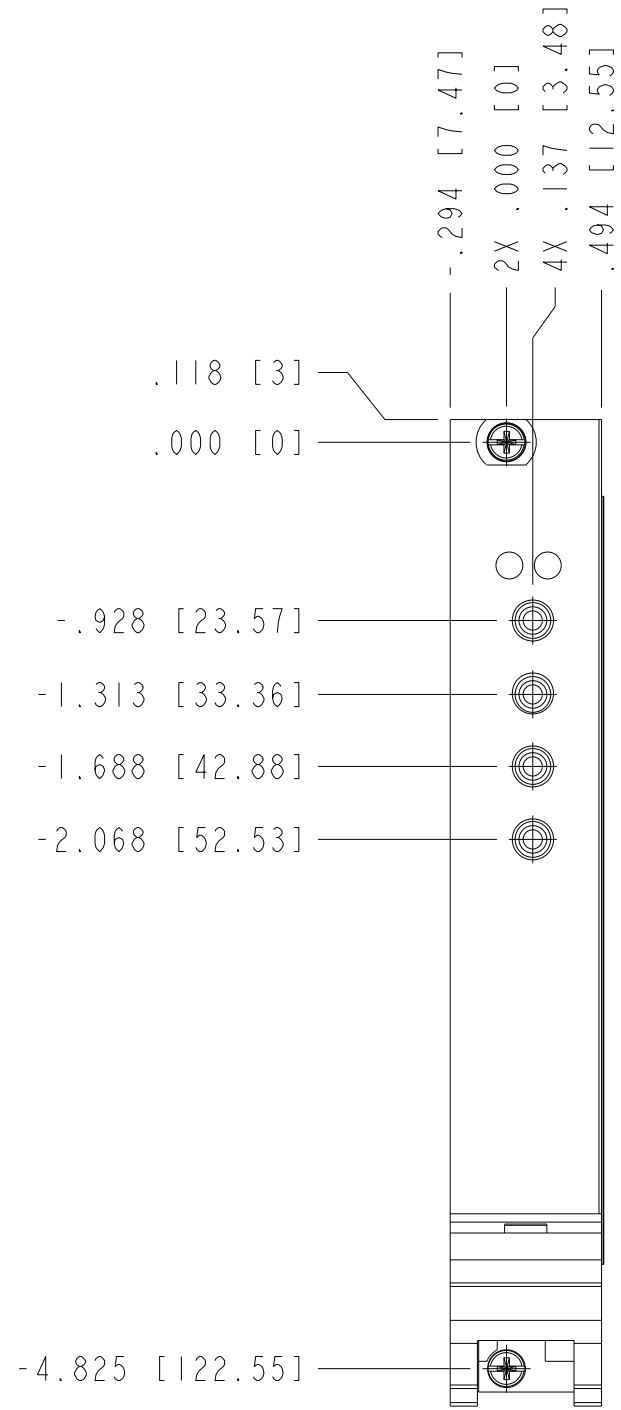

 **CLICK HERE**

**PXI-5412**

CUSTOMER DRAWING

UNLESS OTHERWISE SPECIFIED DIMENSIONS ARE IN INCHES AND [MILLIMETERS].		 NATIONAL INSTRUMENTS® AUSTIN, TEXAS	
DO NOT SCALE DRAWING		TITLE PXI-5412	
THIRD ANGLE PROJECTION		SIZE CODE IDENT NO. MM/DD/YYYY B 7U296 12/29/09	
		SCALE: 1/1	SHEET   OF