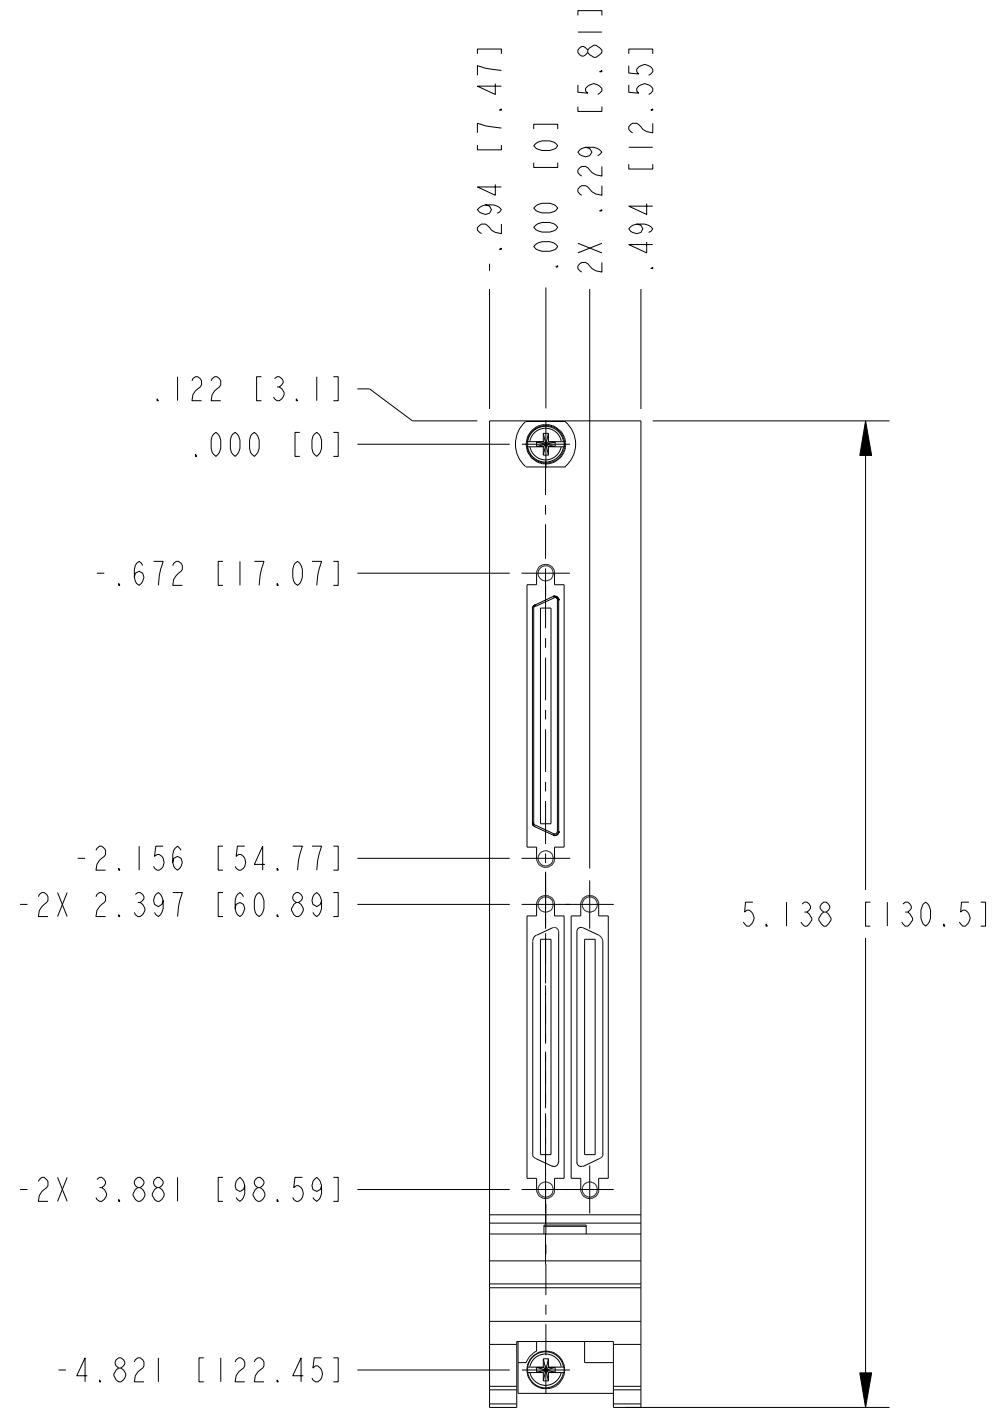

CUSTOMER DRAWING

UNLESS OTHERWISE SPECIFIED DIMENSIONS ARE IN INCHES AND [MILLIMETERS].		NATIONAL INSTRUMENTS® AUSTIN, TEXAS	
DO NOT SCALE DRAWING		TITLE	
THIRD ANGLE PROJECTION		PXI MODULE NI PXI 7831R/7833R	
SIZE	CODE IDENT NO.	MM/DD/YYYY	
B	7U296	05/24/11	
SCALE: 1/1		SHEET | OF |