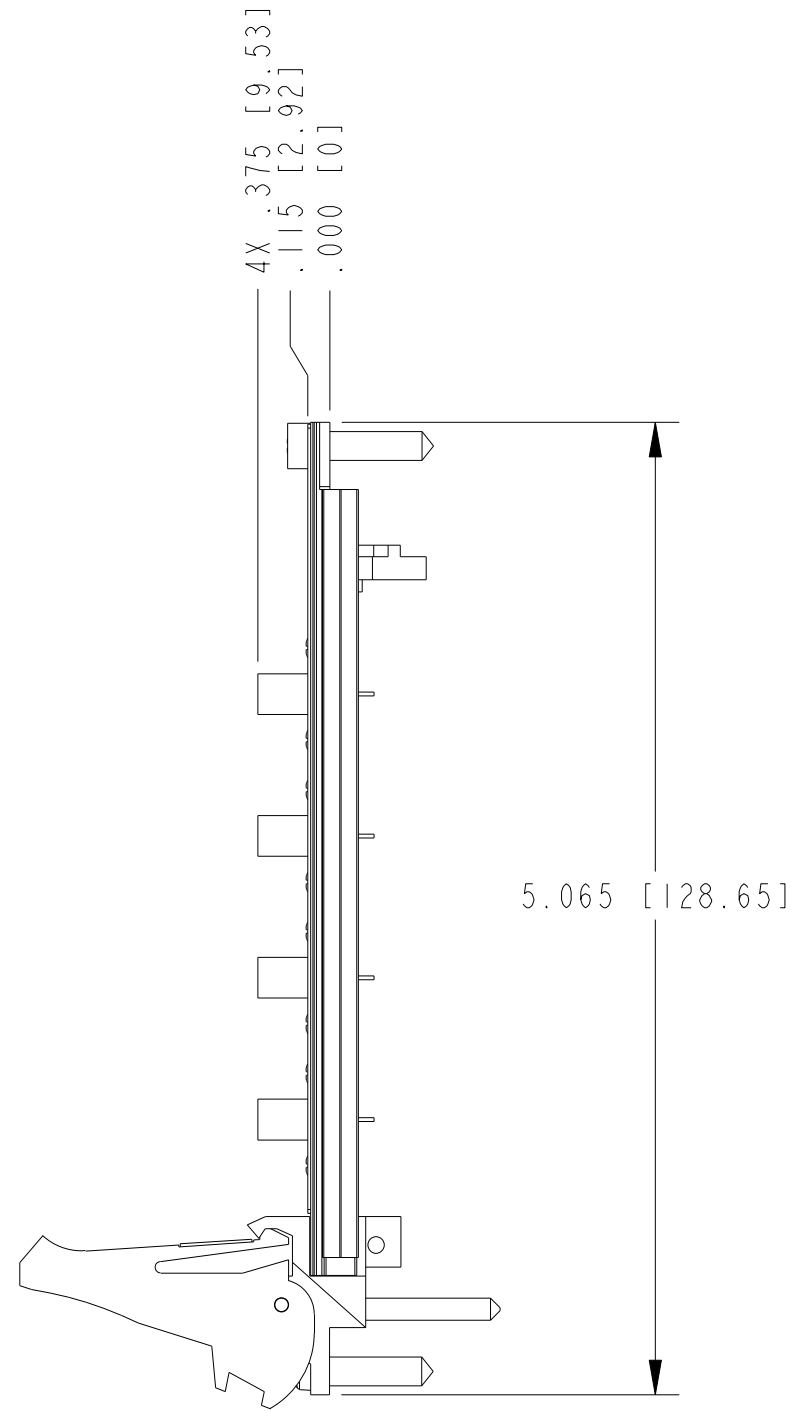

 **CLICK HERE**

**PXI-5690**

CUSTOMER DRAWING

UNLESS OTHERWISE SPECIFIED DIMENSIONS ARE IN INCHES AND [MILLIMETERS].		 NATIONAL INSTRUMENTS® AUSTIN, TEXAS	
DO NOT SCALE DRAWING		TITLE PXI-569X	
THIRD ANGLE PROJECTION		SIZE CODE IDENT NO. MM/DD/YYYY B 7U296 12/31/09	
		SCALE: 1/1	SHEET   OF