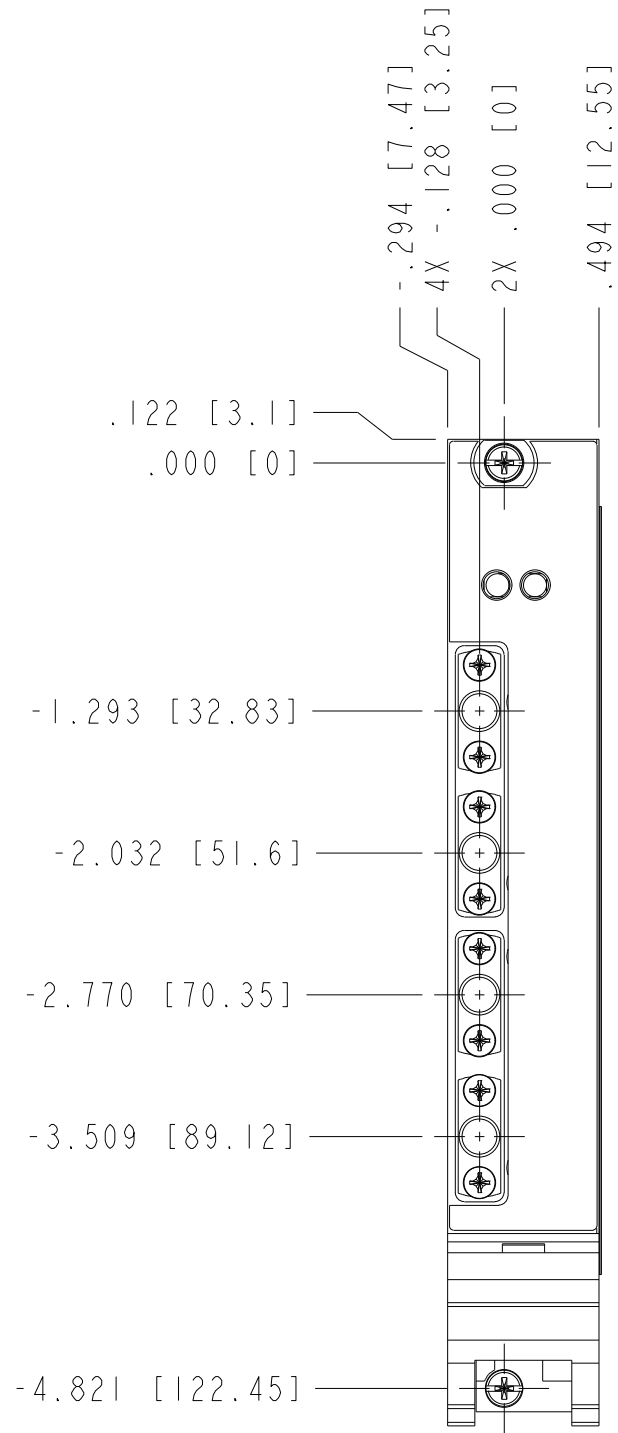

 **CLICK HERE**

**PXI-5690**

CUSTOMER DRAWING

UNLESS OTHERWISE SPECIFIED DIMENSIONS ARE IN INCHES AND [MILLIMETERS].		 NATIONAL INSTRUMENTS® AUSTIN, TEXAS	
DO NOT SCALE DRAWING		TITLE PXI-569X	
THIRD ANGLE PROJECTION		SIZE CODE IDENT NO. MM/DD/YYYY B 7U296 12/31/09	
		SCALE: 1/1	SHEET   OF