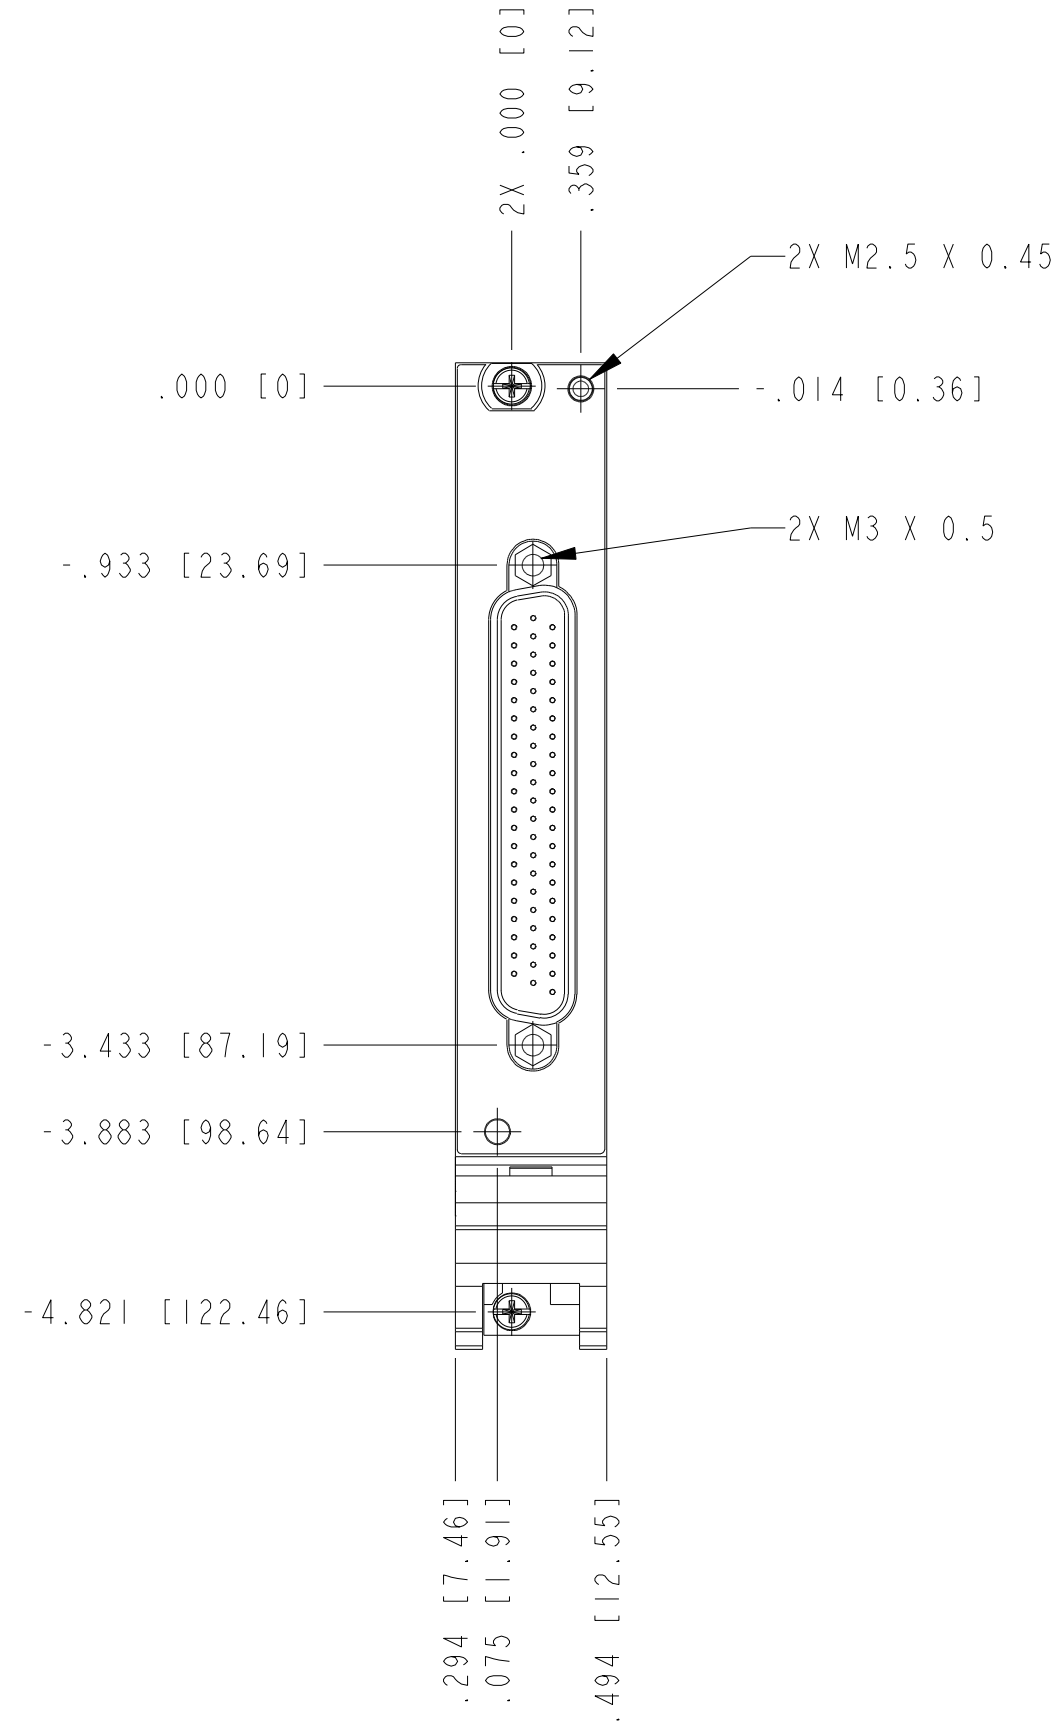

CUSTOMER DRAWING

UNLESS OTHERWISE SPECIFIED DIMENSIONS ARE IN INCHES AND [MILLIMETERS].		NATIONAL INSTRUMENTS® AUSTIN, TEXAS	
DO NOT SCALE DRAWING		TITLE PXI MODULE 37 PIN D-SUB	
THIRD ANGLE PROJECTION		SIZE CODE IDENT NO. MM/DD/YYYY B 7U296 05/23/11	
		SCALE: 1/1	SHEET | OF |