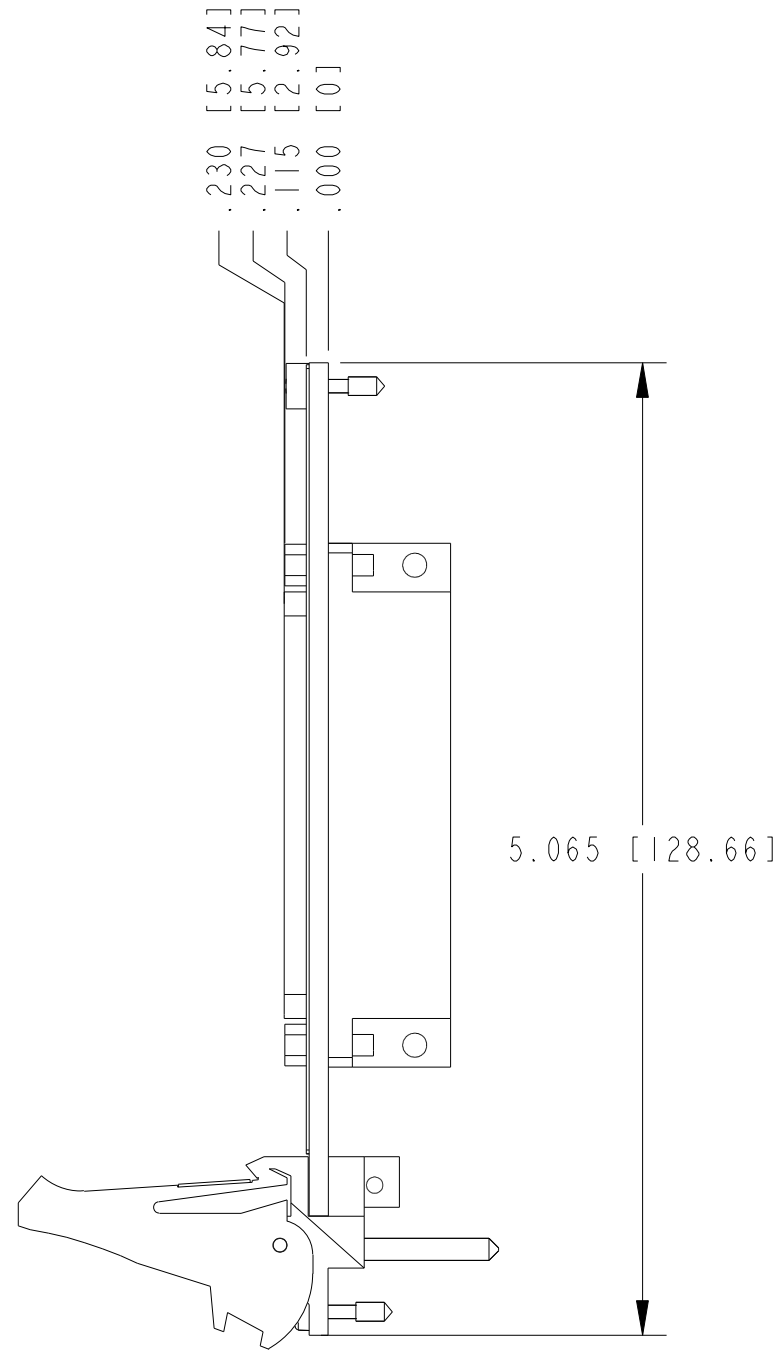

CUSTOMER DRAWING

UNLESS OTHERWISE SPECIFIED DIMENSIONS ARE IN INCHES AND [MILLIMETERS].		NATIONAL INSTRUMENTS® AUSTIN, TEXAS	
DO NOT SCALE DRAWING		TITLE PXI MODULE 37 PIN D-SUB	
THIRD ANGLE PROJECTION		SIZE CODE IDENT NO. MM/DD/YYYY B 7U296 05/23/11	
		SCALE: 1/1	SHEET | OF |