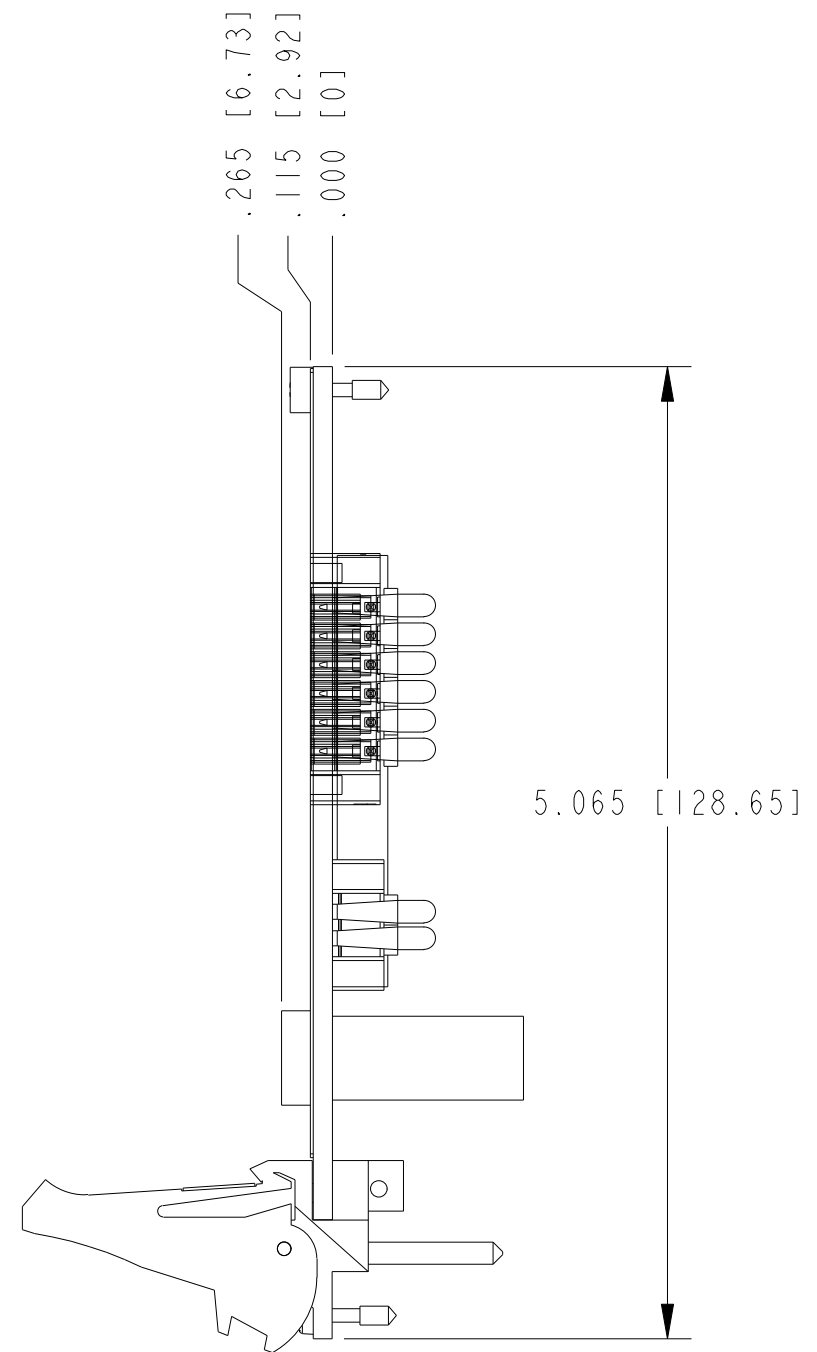

CUSTOMER DRAWING

UNLESS OTHERWISE SPECIFIED DIMENSIONS ARE IN INCHES AND [MILLIMETERS].		NATIONAL INSTRUMENTS® AUSTIN, TEXAS	
DO NOT SCALE DRAWING		TITLE	
THIRD ANGLE PROJECTION		PXI-4130	
SIZE	CODE IDENT NO.	MM/DD/YYYY	
B	7U296	12/28/09	
SCALE: 1/1		SHEET | OF |