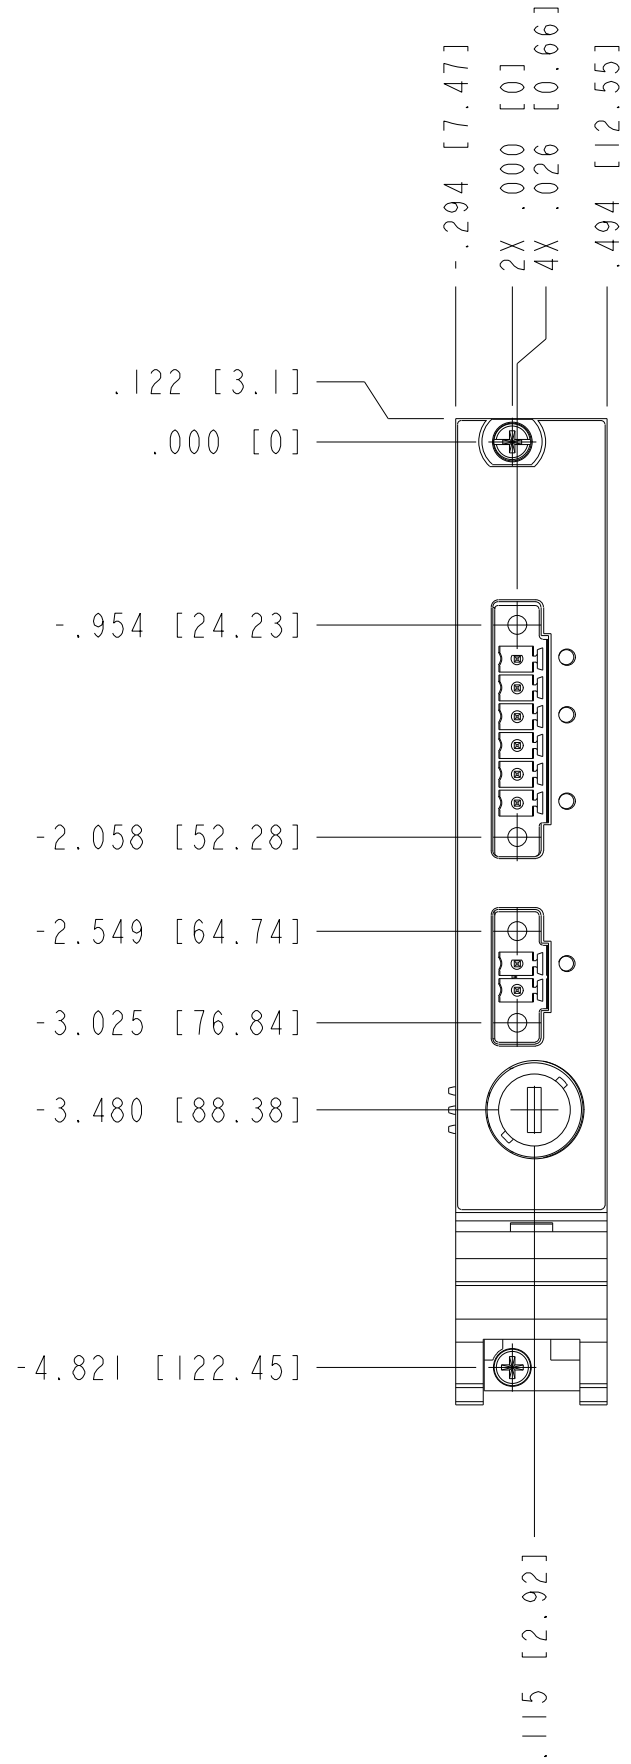

CUSTOMER DRAWING

UNLESS OTHERWISE SPECIFIED DIMENSIONS ARE IN INCHES AND [MILLIMETERS].		NATIONAL INSTRUMENTS® AUSTIN, TEXAS	
DO NOT SCALE DRAWING		TITLE	
THIRD ANGLE PROJECTION		PXI-4130	
SIZE	CODE IDENT NO.	MM/DD/YYYY	
B	7U296	12/28/09	
SCALE: 1/1		SHEET | OF |