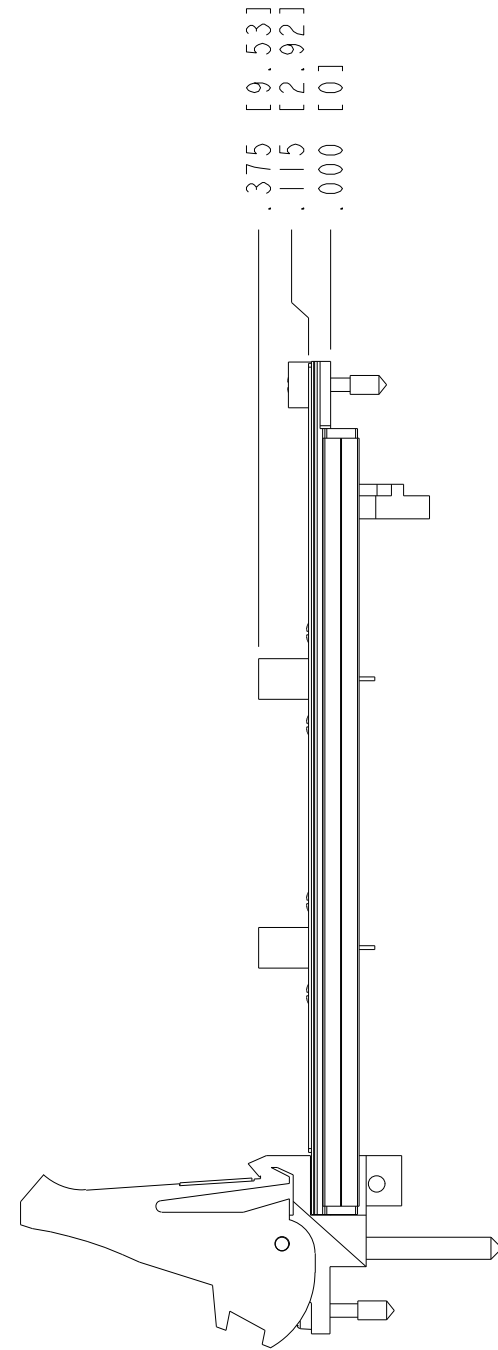

CUSTOMER DRAWING

UNLESS OTHERWISE SPECIFIED DIMENSIONS ARE IN INCHES AND [MILLIMETERS].		NATIONAL INSTRUMENTS® AUSTIN, TEXAS	
DO NOT SCALE DRAWING		TITLE	
THIRD ANGLE PROJECTION		PX1e-565X	
SIZE	CODE IDENT NO.	MM/DD/YYYY	
B	7U296	09/22/09	
SCALE: 1/1		SHEET | OF |