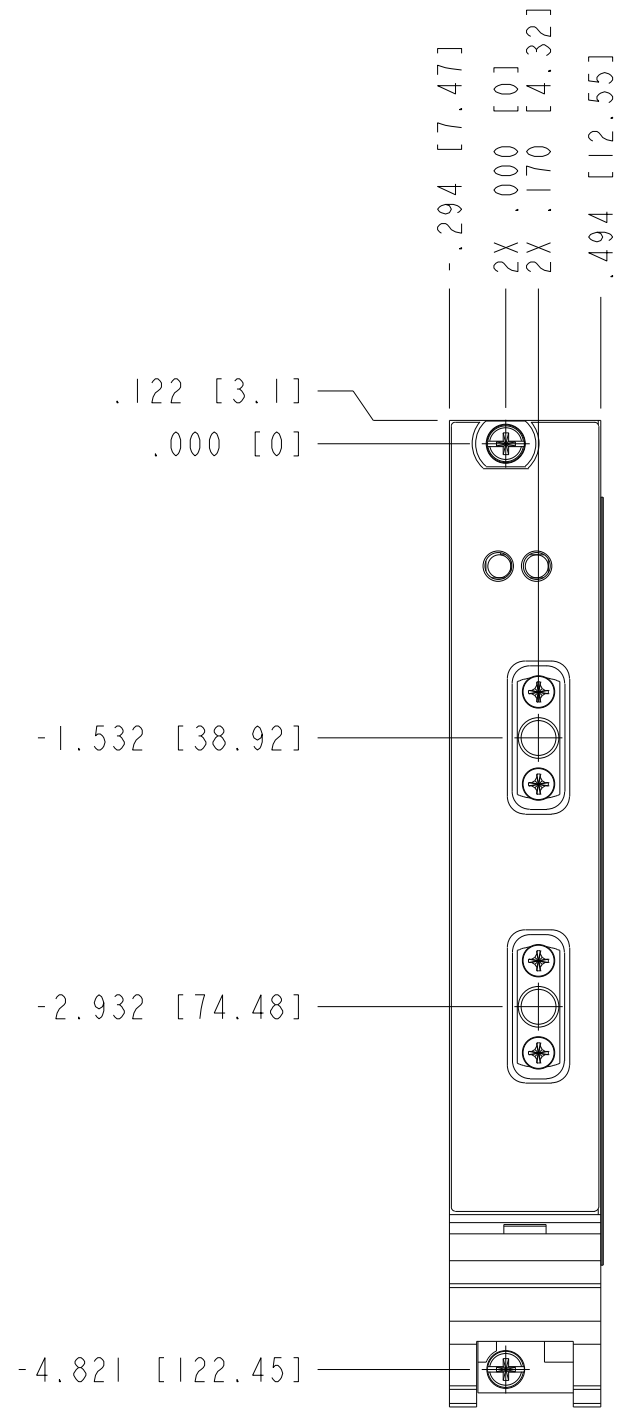

CUSTOMER DRAWING

UNLESS OTHERWISE SPECIFIED DIMENSIONS ARE IN INCHES AND [MILLIMETERS].		NATIONAL INSTRUMENTS® AUSTIN, TEXAS	
DO NOT SCALE DRAWING		TITLE	
THIRD ANGLE PROJECTION		PX1e-565X	
SIZE	CODE IDENT NO.	MM/DD/YYYY	
B	7U296	09/22/09	
SCALE: 1/1		SHEET | OF |