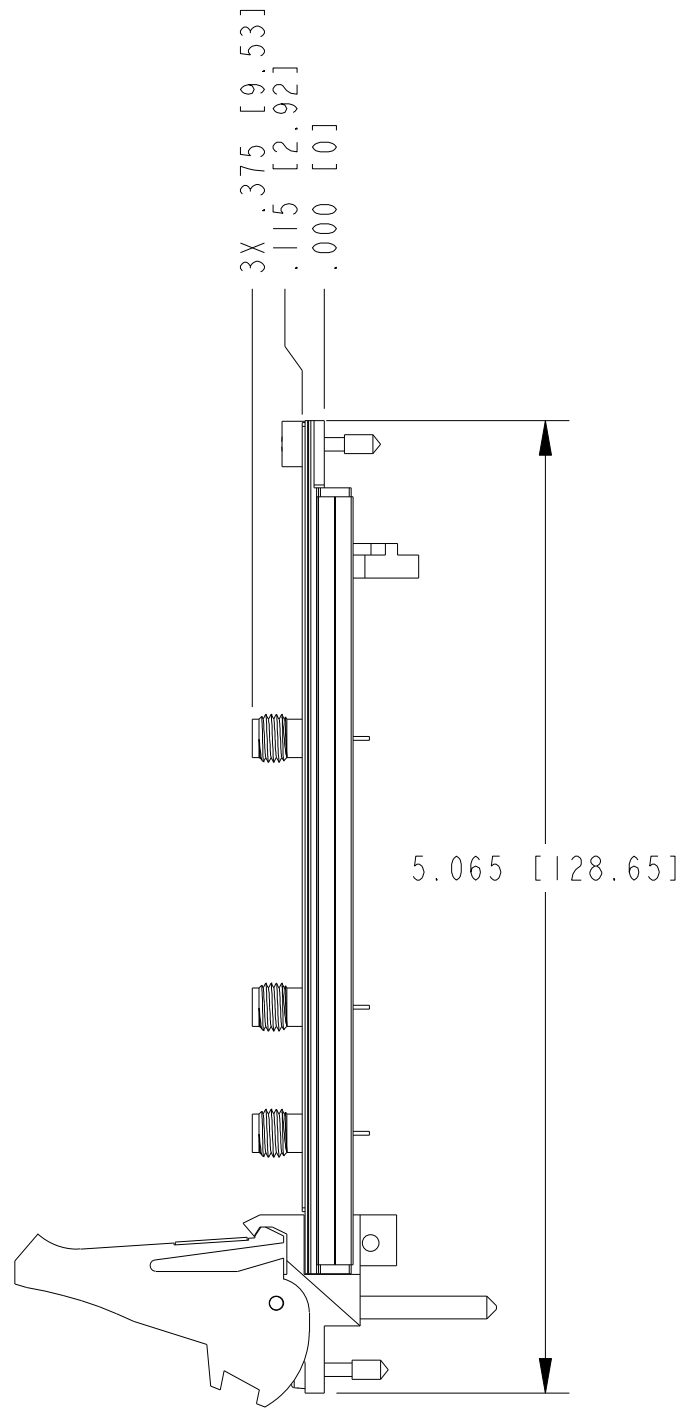

CUSTOMER DRAWING

UNLESS OTHERWISE SPECIFIED DIMENSIONS ARE IN INCHES AND [MILLIMETERS].		NATIONAL INSTRUMENTS® AUSTIN, TEXAS	
DO NOT SCALE DRAWING		TITLE PXI-5652	
THIRD ANGLE PROJECTION		SIZE CODE IDENT NO. MM/DD/YYYY B 7U296 1/19/10	
		SCALE: 1/1	SHEET | OF |