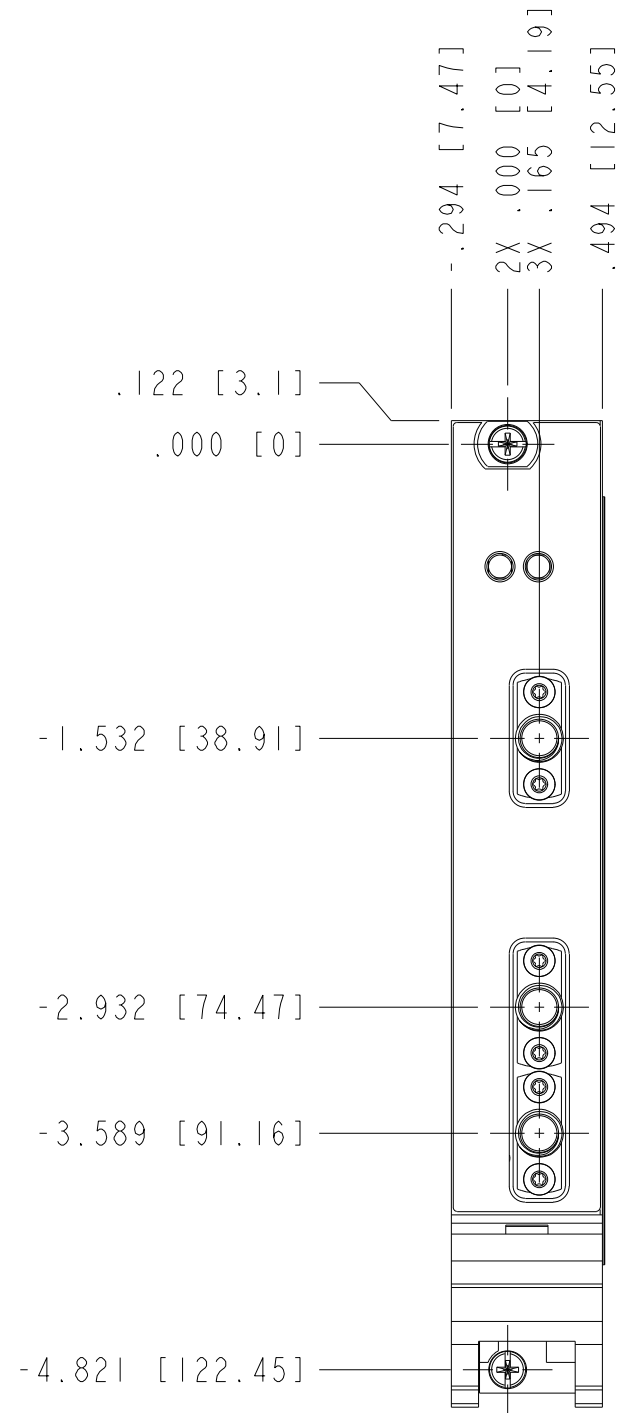

CUSTOMER DRAWING

UNLESS OTHERWISE SPECIFIED DIMENSIONS ARE IN INCHES AND [MILLIMETERS].		NATIONAL INSTRUMENTS® AUSTIN, TEXAS	
DO NOT SCALE DRAWING		TITLE PXI-5652	
THIRD ANGLE PROJECTION		SIZE CODE IDENT NO. MM/DD/YYYY B 7U296 1/19/10	
		SCALE: 1/1	SHEET | OF |