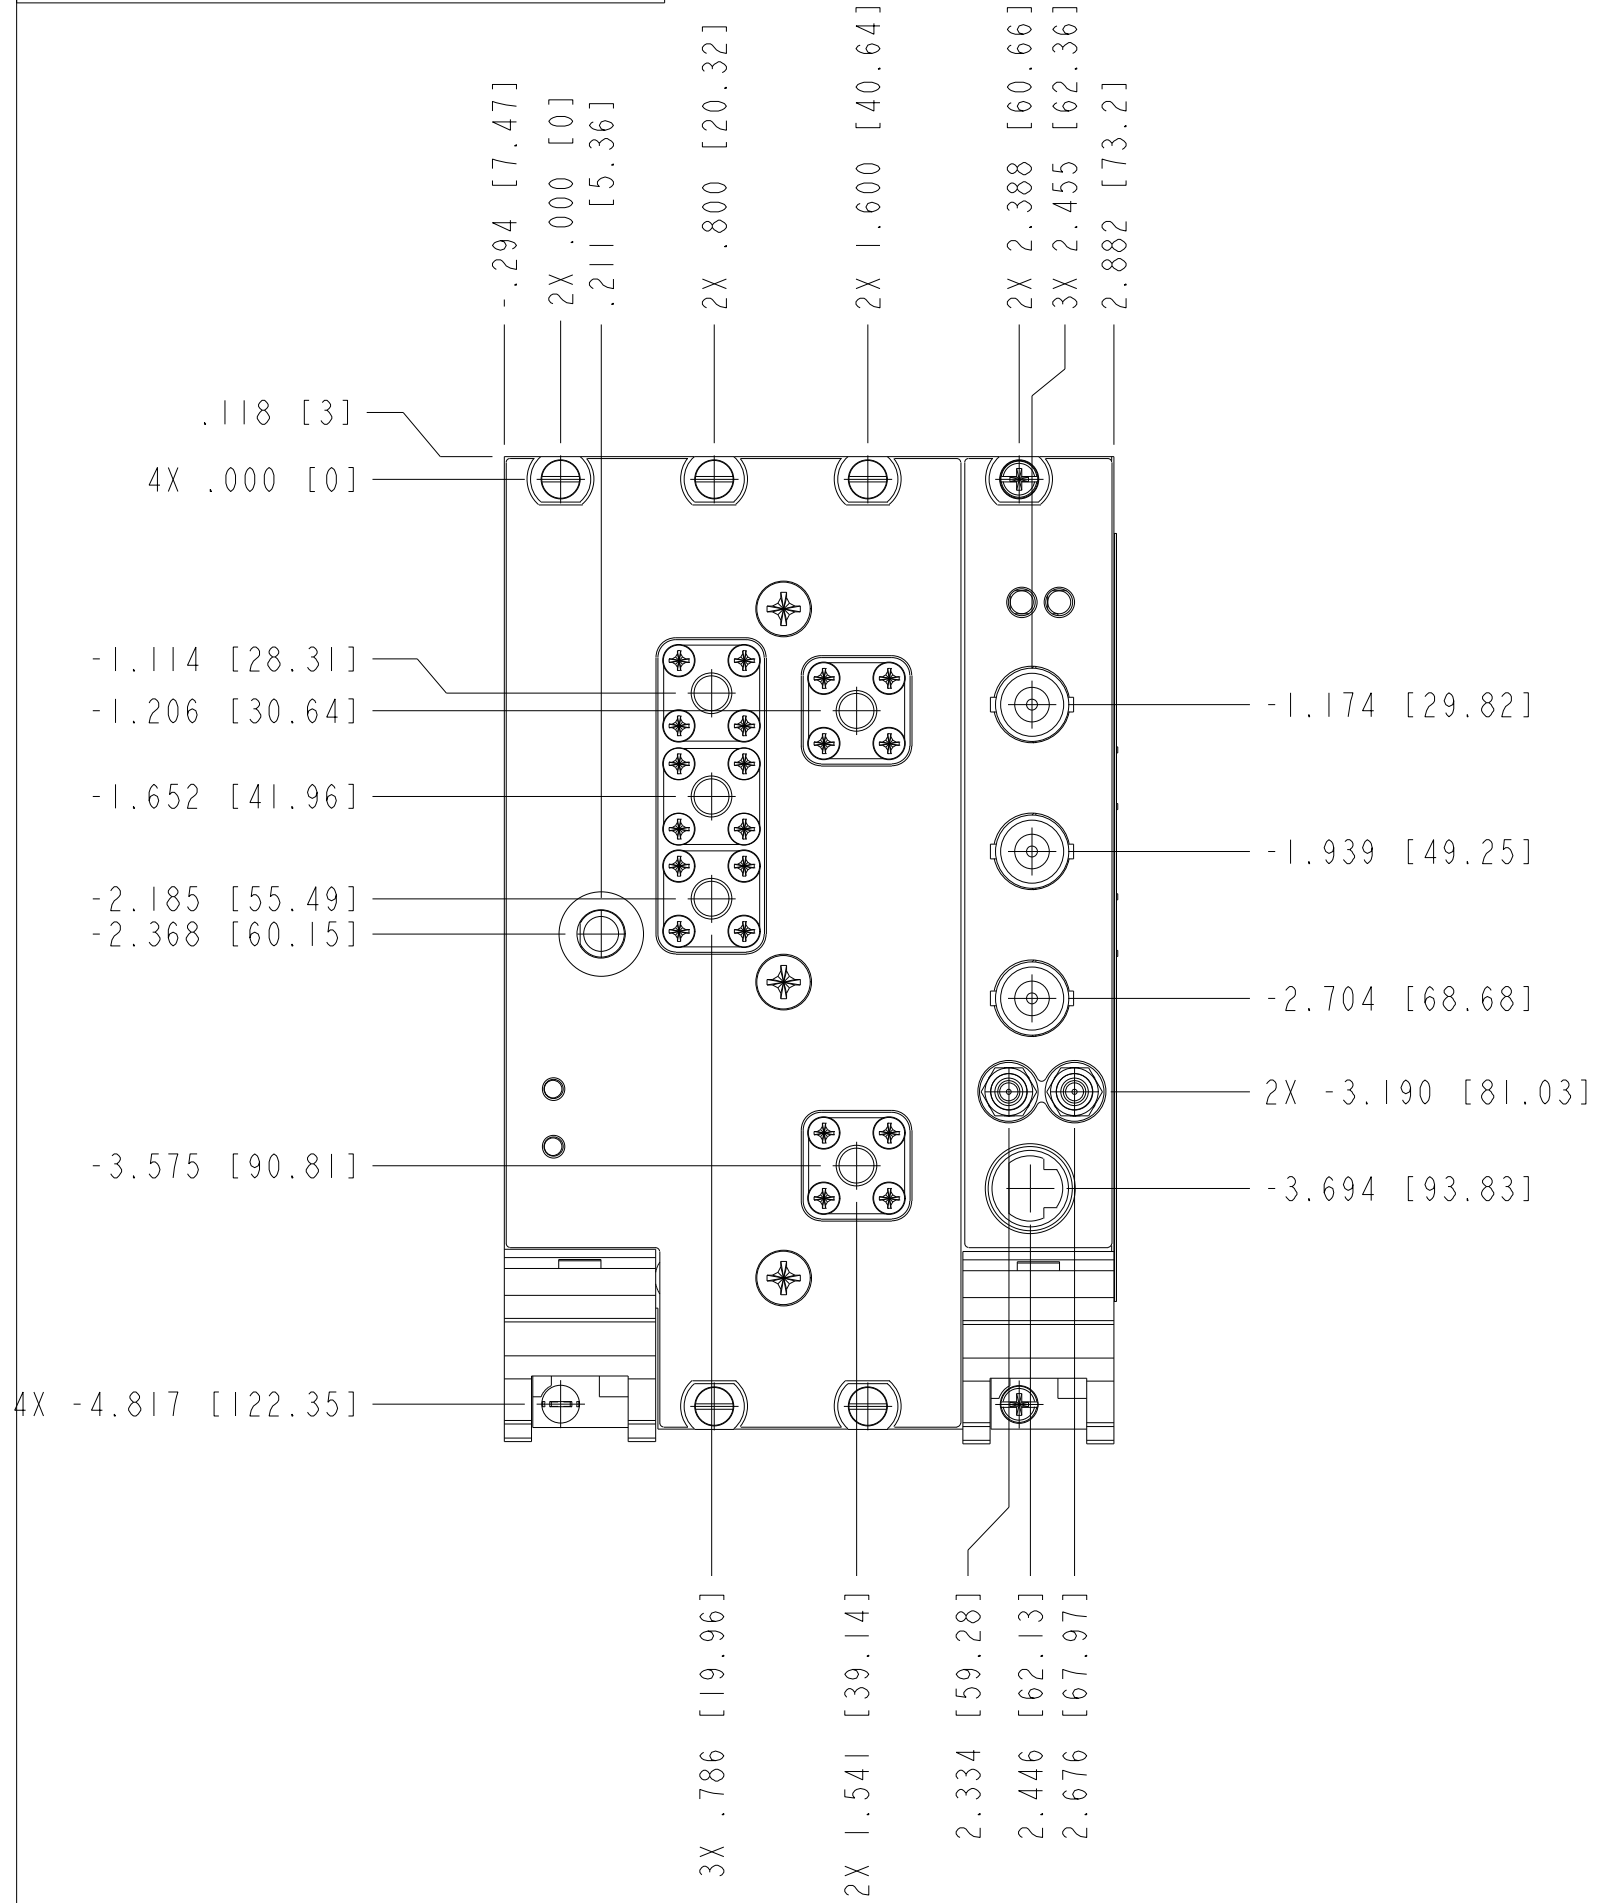

 **CLICK HERE**

**PXI-5661**

CUSTOMER DRAWING

UNLESS OTHERWISE SPECIFIED DIMENSIONS ARE IN INCHES AND [MILLIMETERS].		 NATIONAL INSTRUMENTS® AUSTIN, TEXAS	
DO NOT SCALE DRAWING		TITLE PXI-5661	
THIRD ANGLE PROJECTION		SIZE CODE IDENT NO. MM/DD/YYYY B 7U296 12/30/09	
		SCALE: 1/1	SHEET   OF