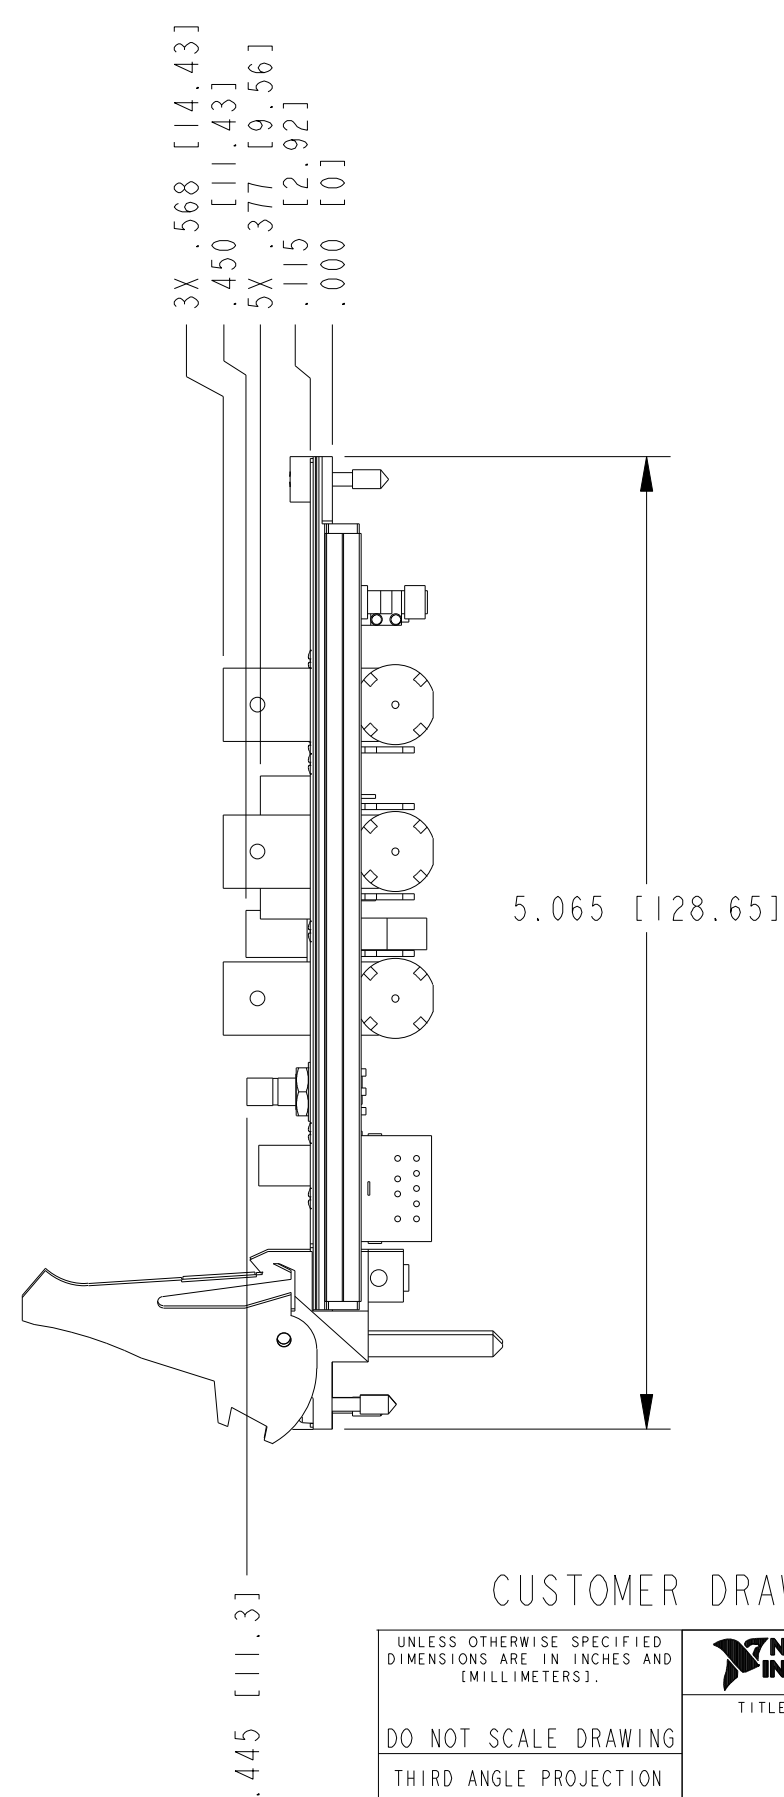

 **CLICK HERE**

**PXI-5661**

CUSTOMER DRAWING

UNLESS OTHERWISE SPECIFIED DIMENSIONS ARE IN INCHES AND [MILLIMETERS].		 NATIONAL INSTRUMENTS® AUSTIN, TEXAS	
DO NOT SCALE DRAWING		TITLE PXI-5661	
THIRD ANGLE PROJECTION		SIZE CODE IDENT NO. MM/DD/YYYY B 7U296 12/30/09	
		SCALE: 1/1	SHEET   OF