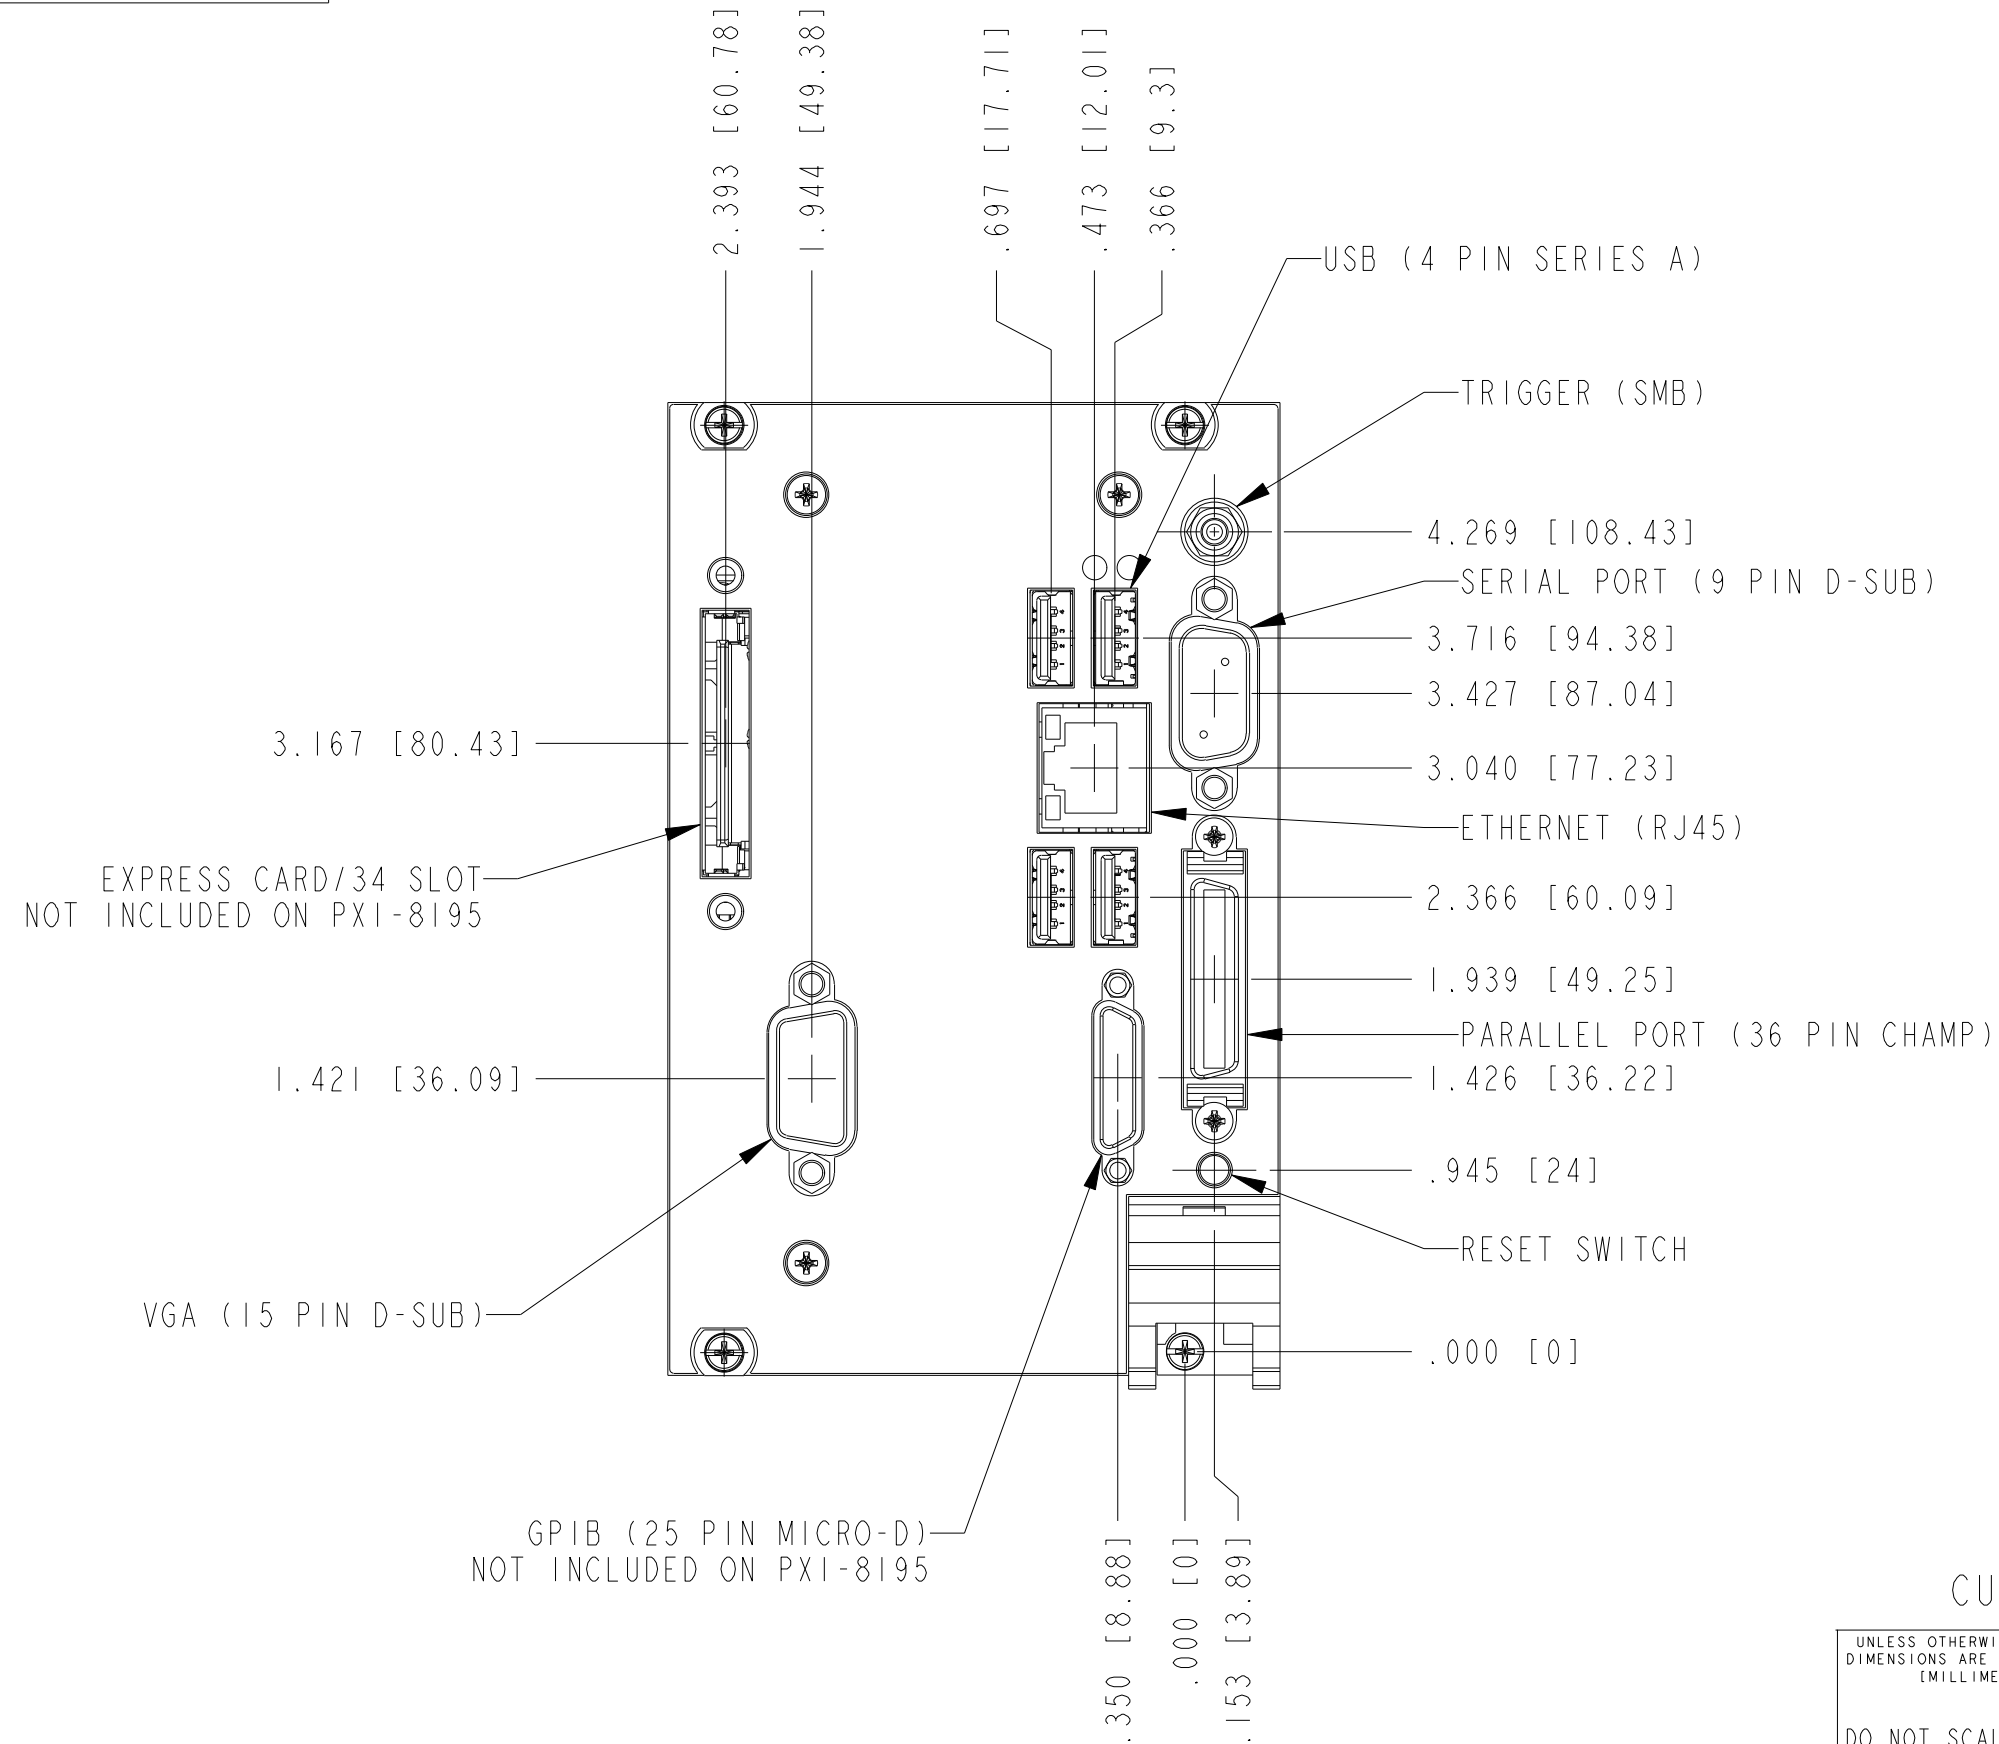

CUSTOMER DRAWING

UNLESS OTHERWISE SPECIFIED DIMENSIONS ARE IN INCHES AND [MILLIMETERS].		NATIONAL INSTRUMENTS® AUSTIN, TEXAS	
DO NOT SCALE DRAWING		TITLE	
THIRD ANGLE PROJECTION		CUSTOMER DRAWING, CONTROLLER, 16 HP, PXI-8195/8196	
SIZE	CODE IDENT NO.	MM/DD/YYYY	
B	7U296	08/03/2007	
SCALE: 1/1		SHEET | OF |