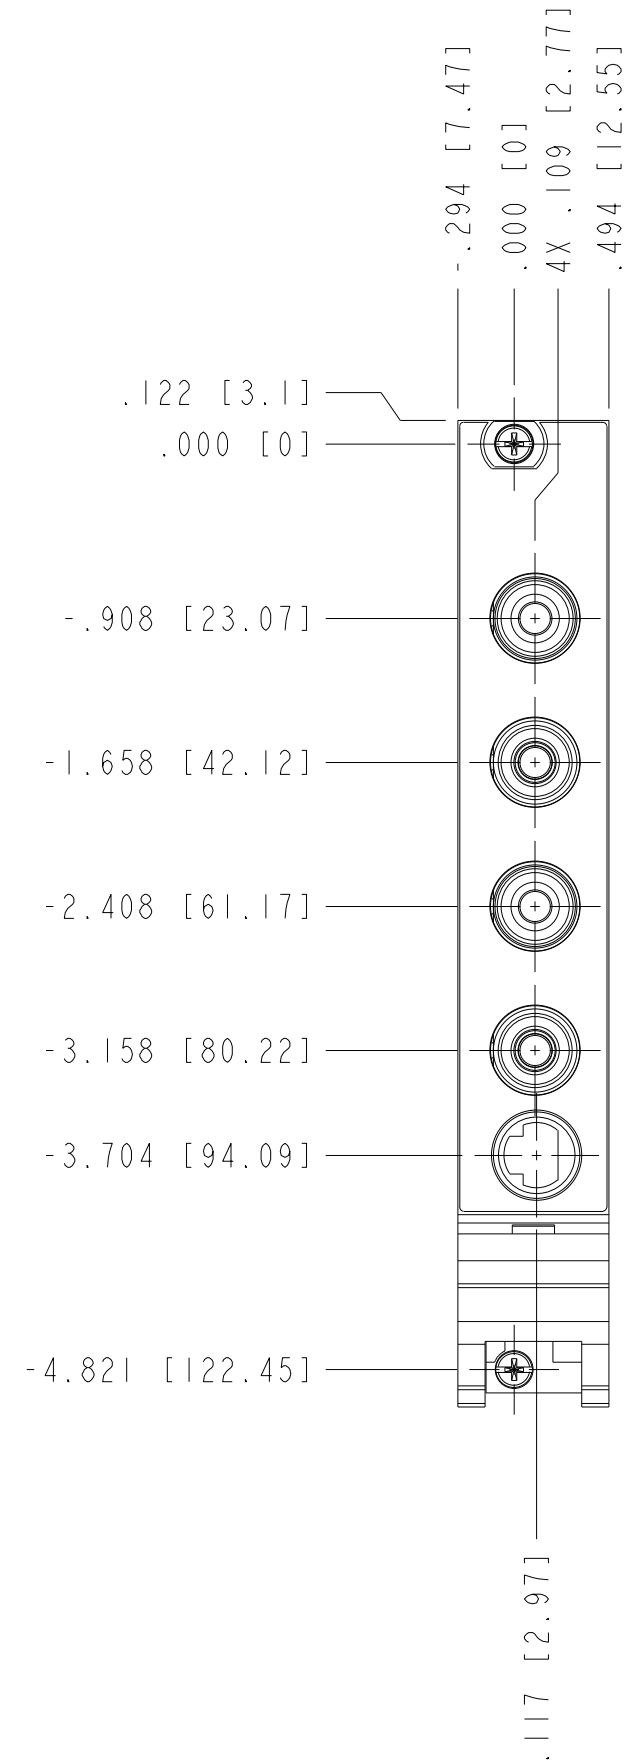

CUSTOMER DRAWING

UNLESS OTHERWISE SPECIFIED DIMENSIONS ARE IN INCHES AND [MILLIMETERS].		NATIONAL INSTRUMENTS® AUSTIN, TEXAS	
DO NOT SCALE DRAWING		TITLE PXI-4065	
THIRD ANGLE PROJECTION		SIZE CODE IDENT NO. MM/DD/YYYY B 7U296 10/21/09	
		SCALE: 1/1	SHEET | OF |