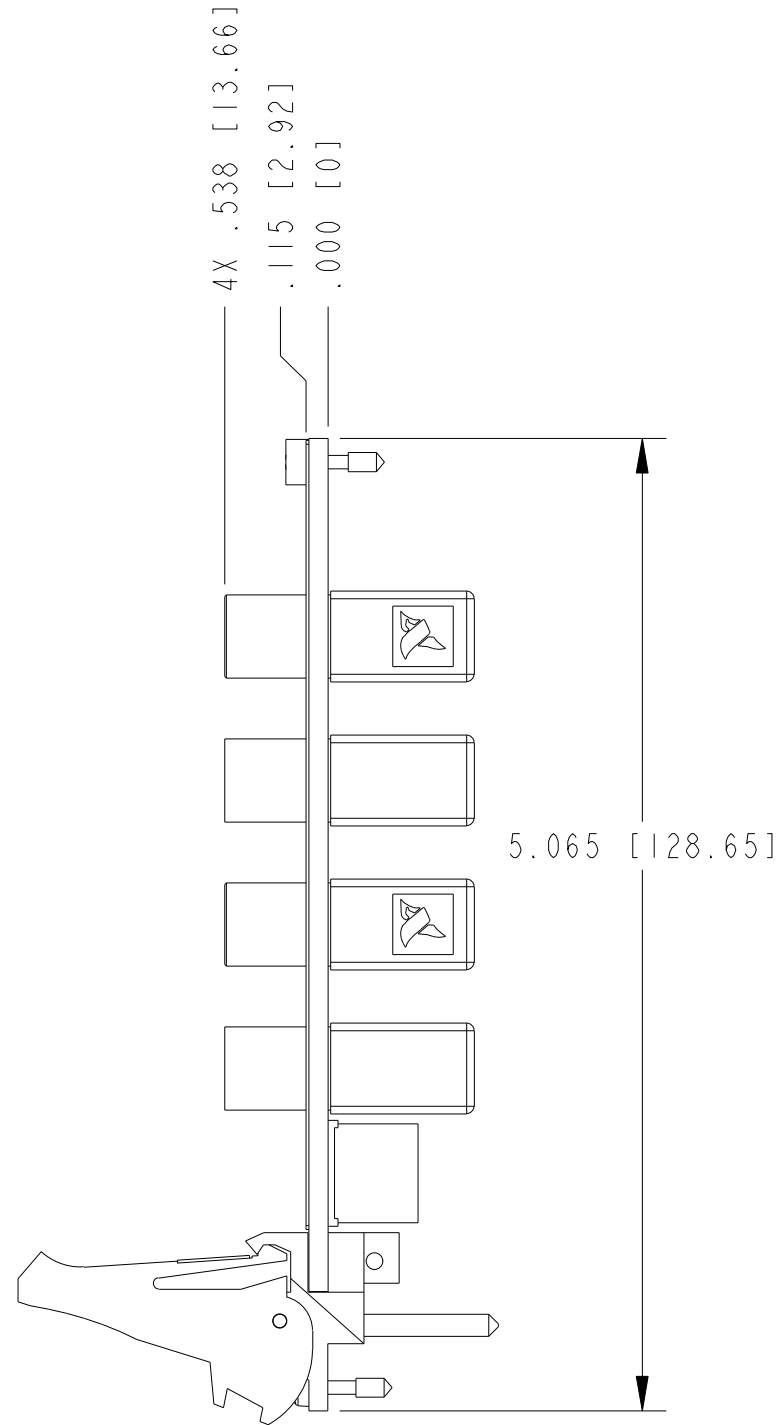

CUSTOMER DRAWING

UNLESS OTHERWISE SPECIFIED DIMENSIONS ARE IN INCHES AND [MILLIMETERS].		NATIONAL INSTRUMENTS® AUSTIN, TEXAS	
DO NOT SCALE DRAWING		TITLE PXI-4065	
THIRD ANGLE PROJECTION		SIZE CODE IDENT NO. MM/DD/YYYY B 7U296 10/21/09	
		SCALE: 1/1	SHEET | OF |