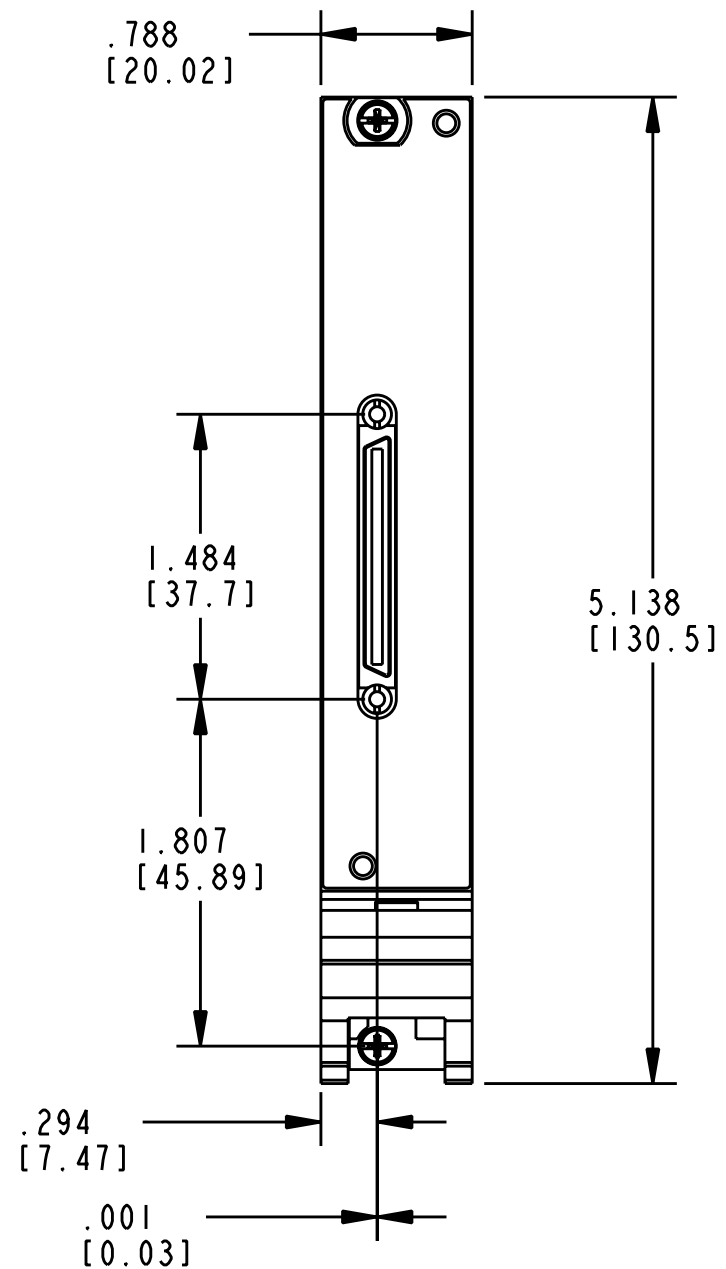

CUSTOMER DRAWING

UNLESS OTHERWISE SPECIFIED DIMENSIONS ARE IN INCHES AND (MILLIMETERS).		NATIONAL INSTRUMENTS® AUSTIN, TEXAS	
DO NOT SCALE DRAWING		TITLE	
THIRD ANGLE PROJECTION		PXI MODULE 68 POS VHDCI, 1X	
SIZE	CODE IDENT NO.	MM/DD/YYYY	
B	7U296	09-12-2007	
SCALE: 1/1		SHEET | OF |